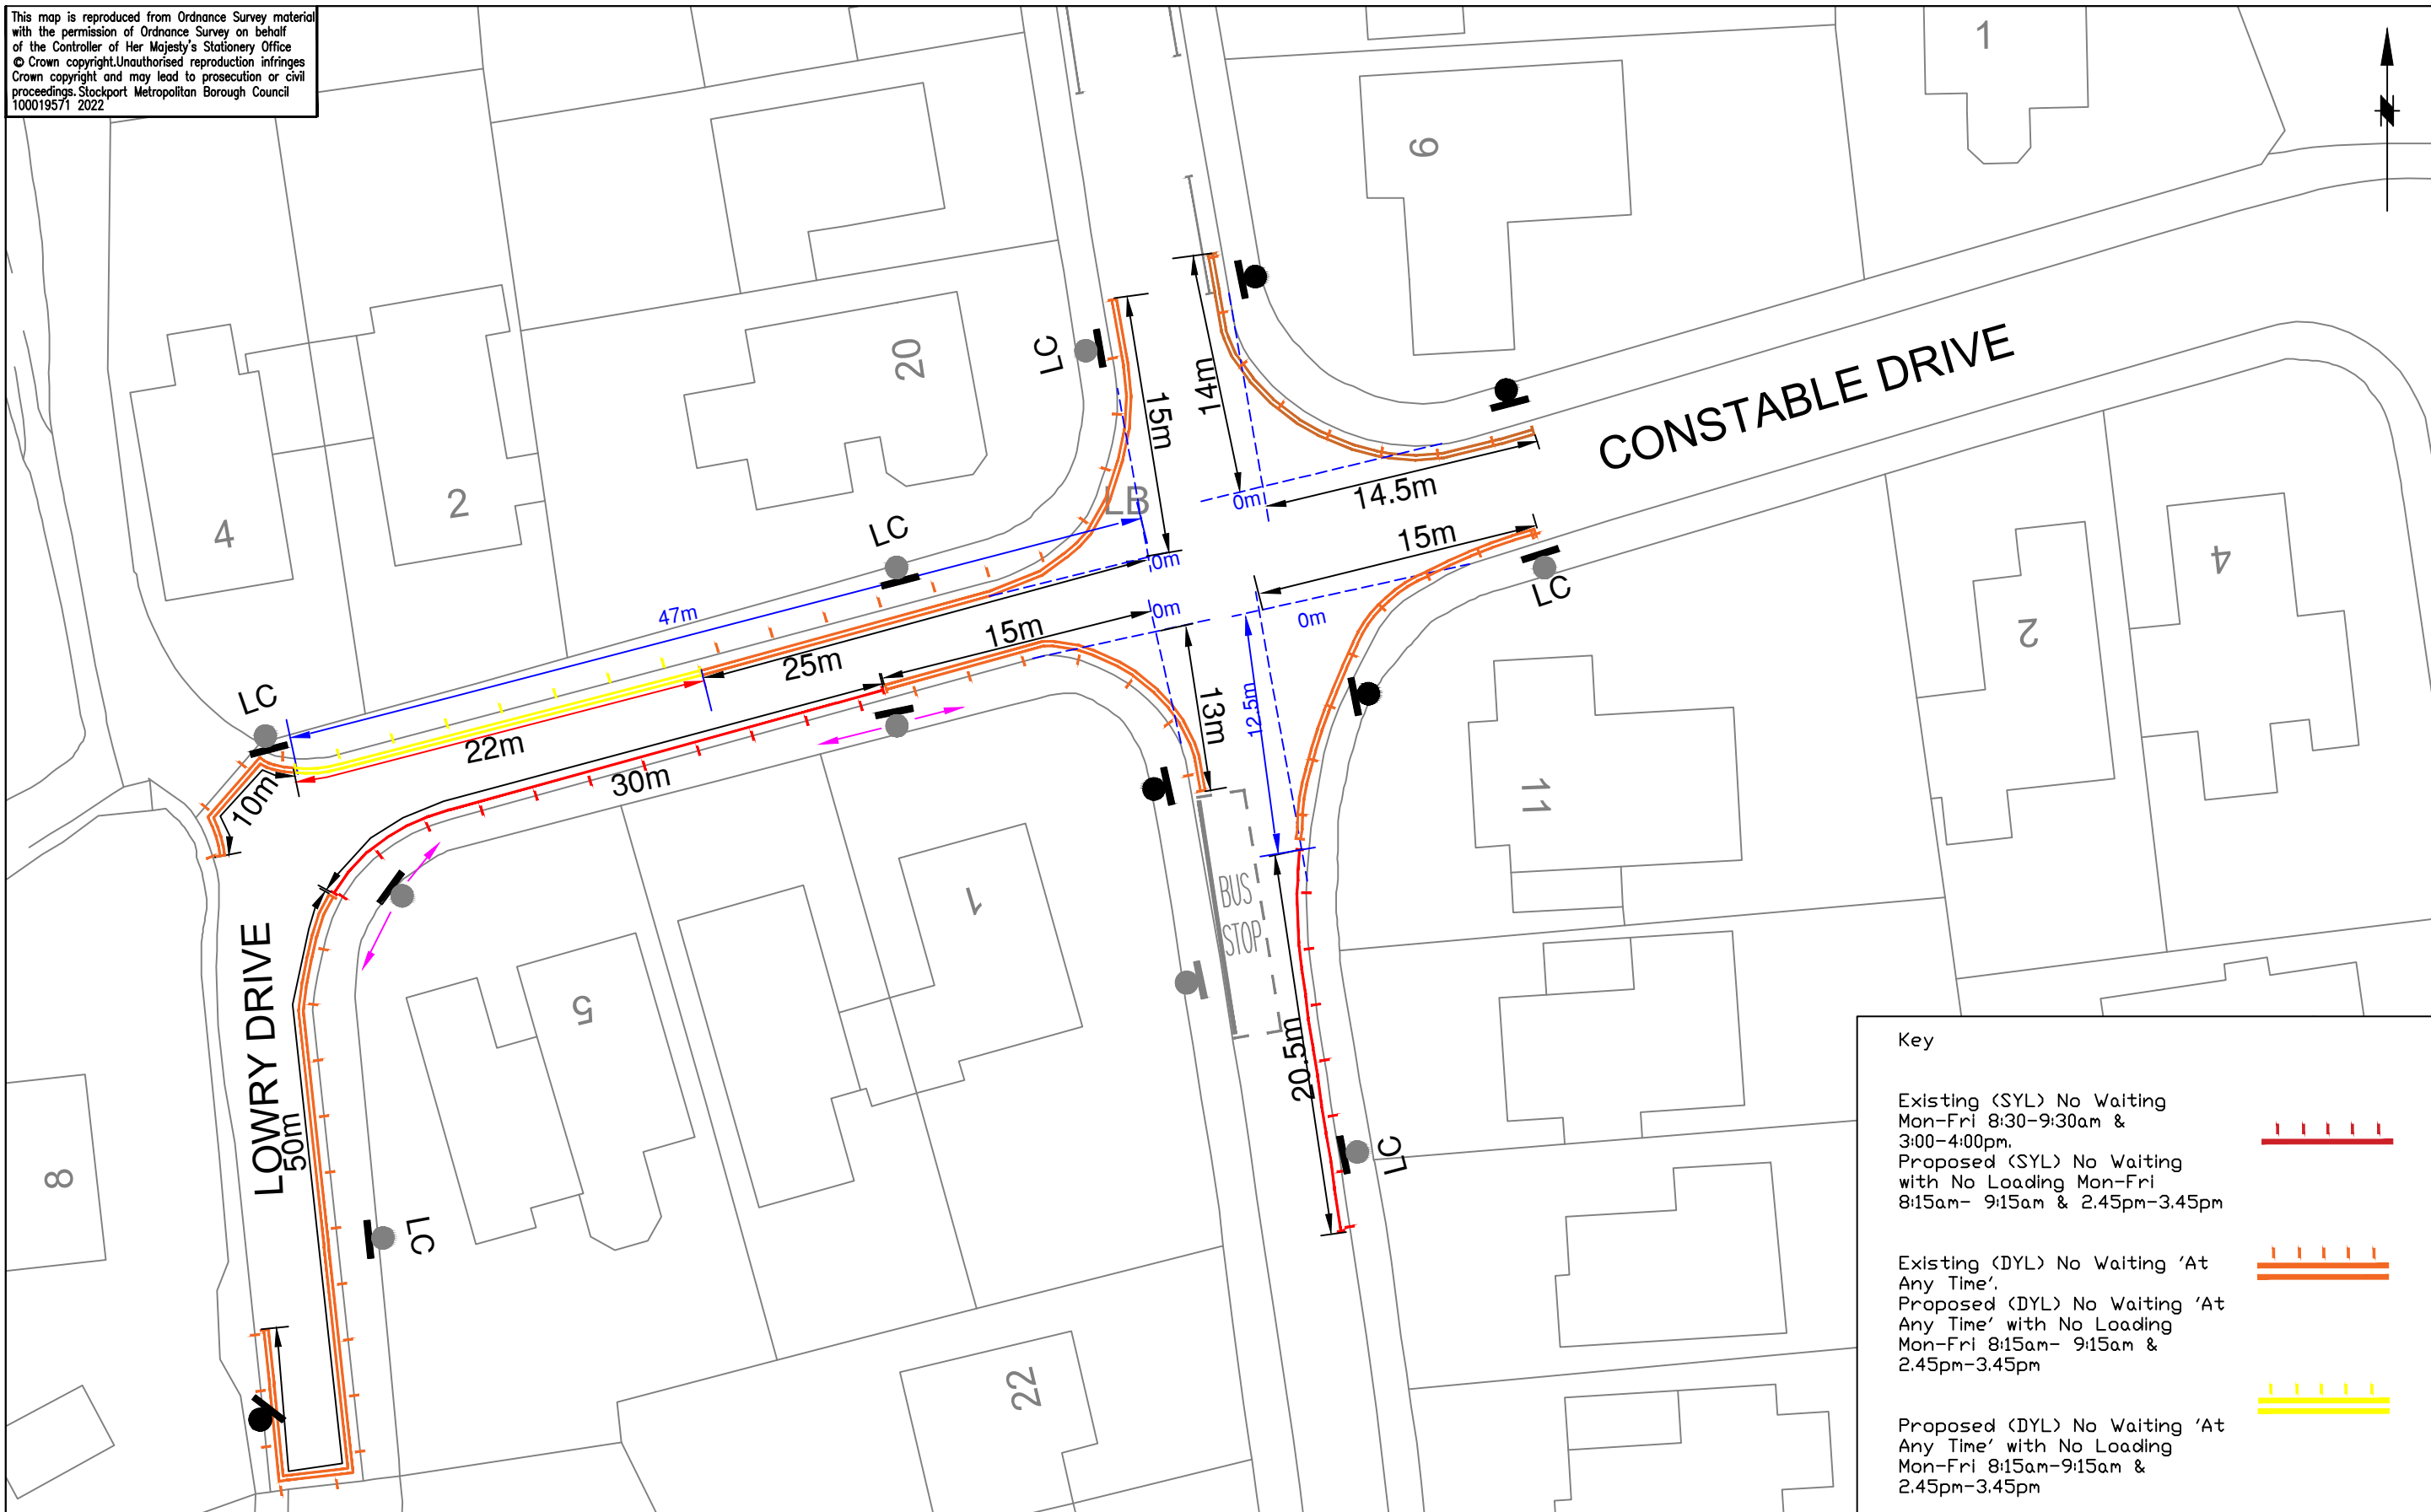

This map is reproduced from Ordnance Survey material with the permission of Ordnance Survey on behalf of the Controller of Her Majesty's Stationery Office © Crown copyright. Unauthorised reproduction infringes Crown copyright and may lead to prosecution or civil proceedings. Stockport Metropolitan Borough Council 100019571 2022

Key

Existing (SYL) No Waiting Mon-Fri 8:30-9:30am & 3:00-4:00pm. Proposed (SYL) No Waiting with No Loading Mon-Fri 8:15am- 9:15am & 2.45pm-3.45pm	
Existing (DYL) No Waiting 'At Any Time'. Proposed (DYL) No Waiting 'At Any Time' with No Loading Mon-Fri 8:15am- 9:15am & 2.45pm-3.45pm	
Proposed (DYL) No Waiting 'At Any Time' with No Loading Mon-Fri 8:15am-9:15am & 2.45pm-3.45pm	

JOB TITLE	LUDWORTH PRIMARY SCHOOL
DRAWING TITLE	Lowry Drive

Drawn	Engineer	Checked	Approved
RPO	GK	NM	AM
Date 21/09/22	Date 11/23	Date 11/23	Date 11/23
Scale 1:1000			
Drawing No. 5200/LP/007			Revision A