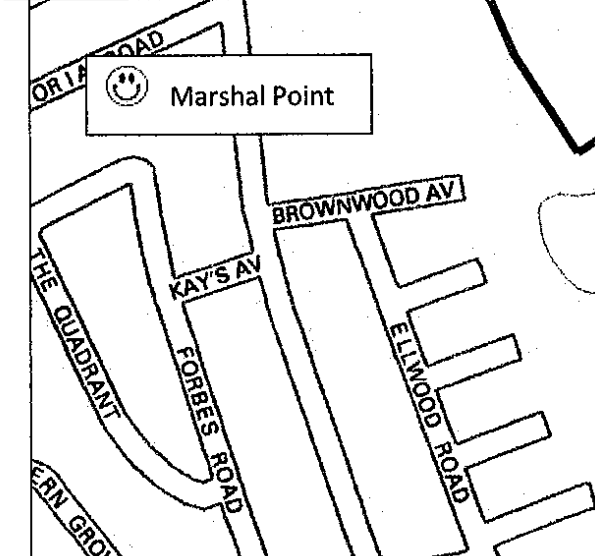

Time	Event	Approx Dist	Course
12:00pm	U11G + U11B	2400m	ABCEGHI -> Finish
12:15pm	U13G + U13B	3100m	ABCEFGHI -> Finish
12:30pm	U15G + U15B	4200m	ABCD -> BCEFGHI -> Finish
12:50pm	U17G + U17B	6200m	ABCEFGHI -> BCEFGHI -> Finish
13:30pm	U20, Sen + Vet Ladies	8400m	ABCD -> BCD -> BCEFGHI -> BCEFGHI -> Finish
14:30pm	U20, Sen + Vet Men	10400m	ABCD -> BCEFGHI -> BCEFGHI -> BCEFGHI -> Finish

Please note new start time for Sen, U20 + Vet Women -13:30pm

Manchester Area Cross Country League
Saturday 7th December 2024 – Woodbank Park