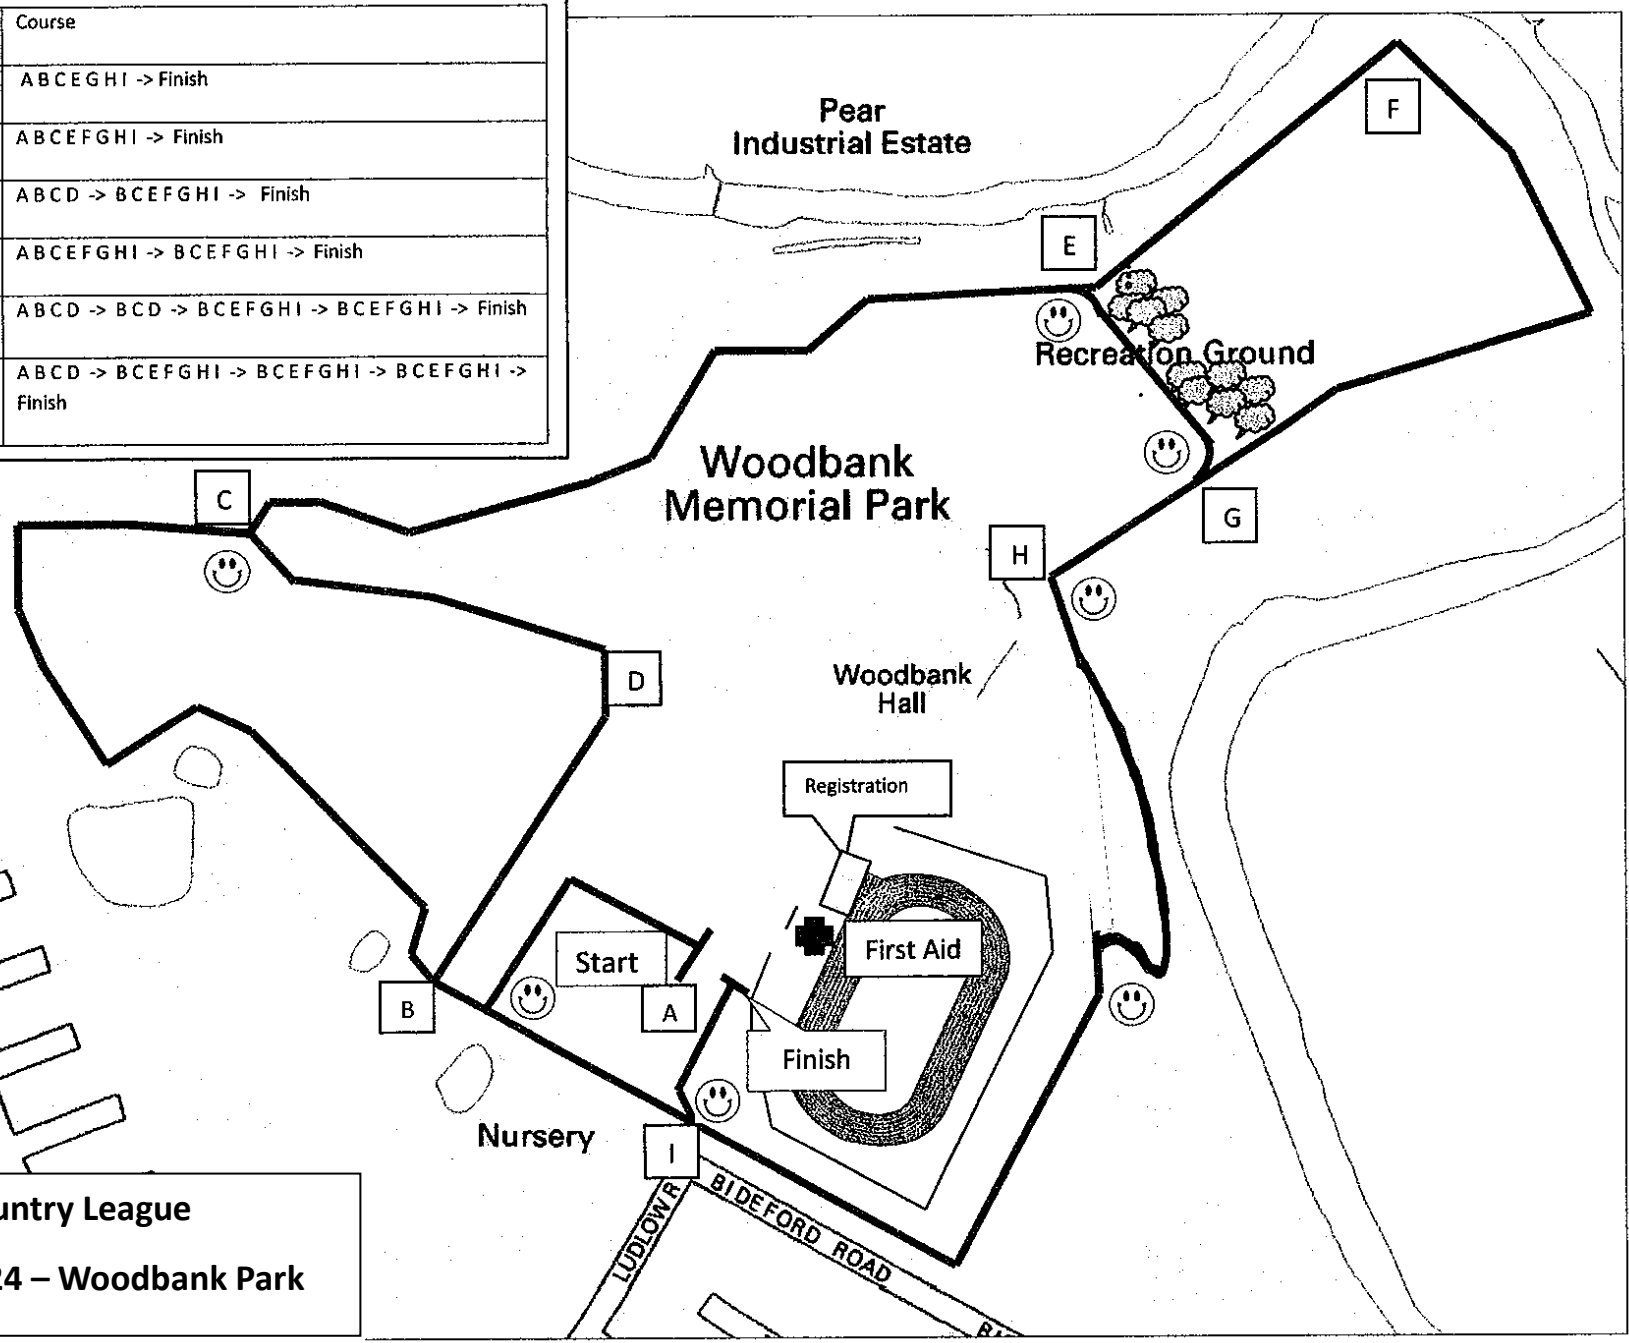

Manchester Area Cross Country League
Saturday 7th December 2024 – Woodbank Park

Time	Event	Approx Dist	Course
12:00pm	U11G + U11B	2400m	ABCEGHI -> Finish
12:15pm	U13G + U13B	3100m	ABCEFGHI -> Finish
12:30pm	U15G + U15B	4200m	ABCD -> BCEFGHI -> Finish
12:50pm	U17G + U17B	6200m	ABCEFGHI -> BCEFGHI -> Finish
13:30pm	U20, Sen + Vet Ladies	8400m	ABCD -> BCD -> BCEFGHI -> BCEFGHI -> Finish
14:30pm	U20, Sen + Vet Men	10400m	ABCD -> BCEFGHI -> BCEFGHI -> BCEFGHI -> Finish

Please note new start time for Sen, U20 + Vet Women -13:30pm

Manchester Area Cross Country League
Saturday 7th December 2024 – Woodbank Park