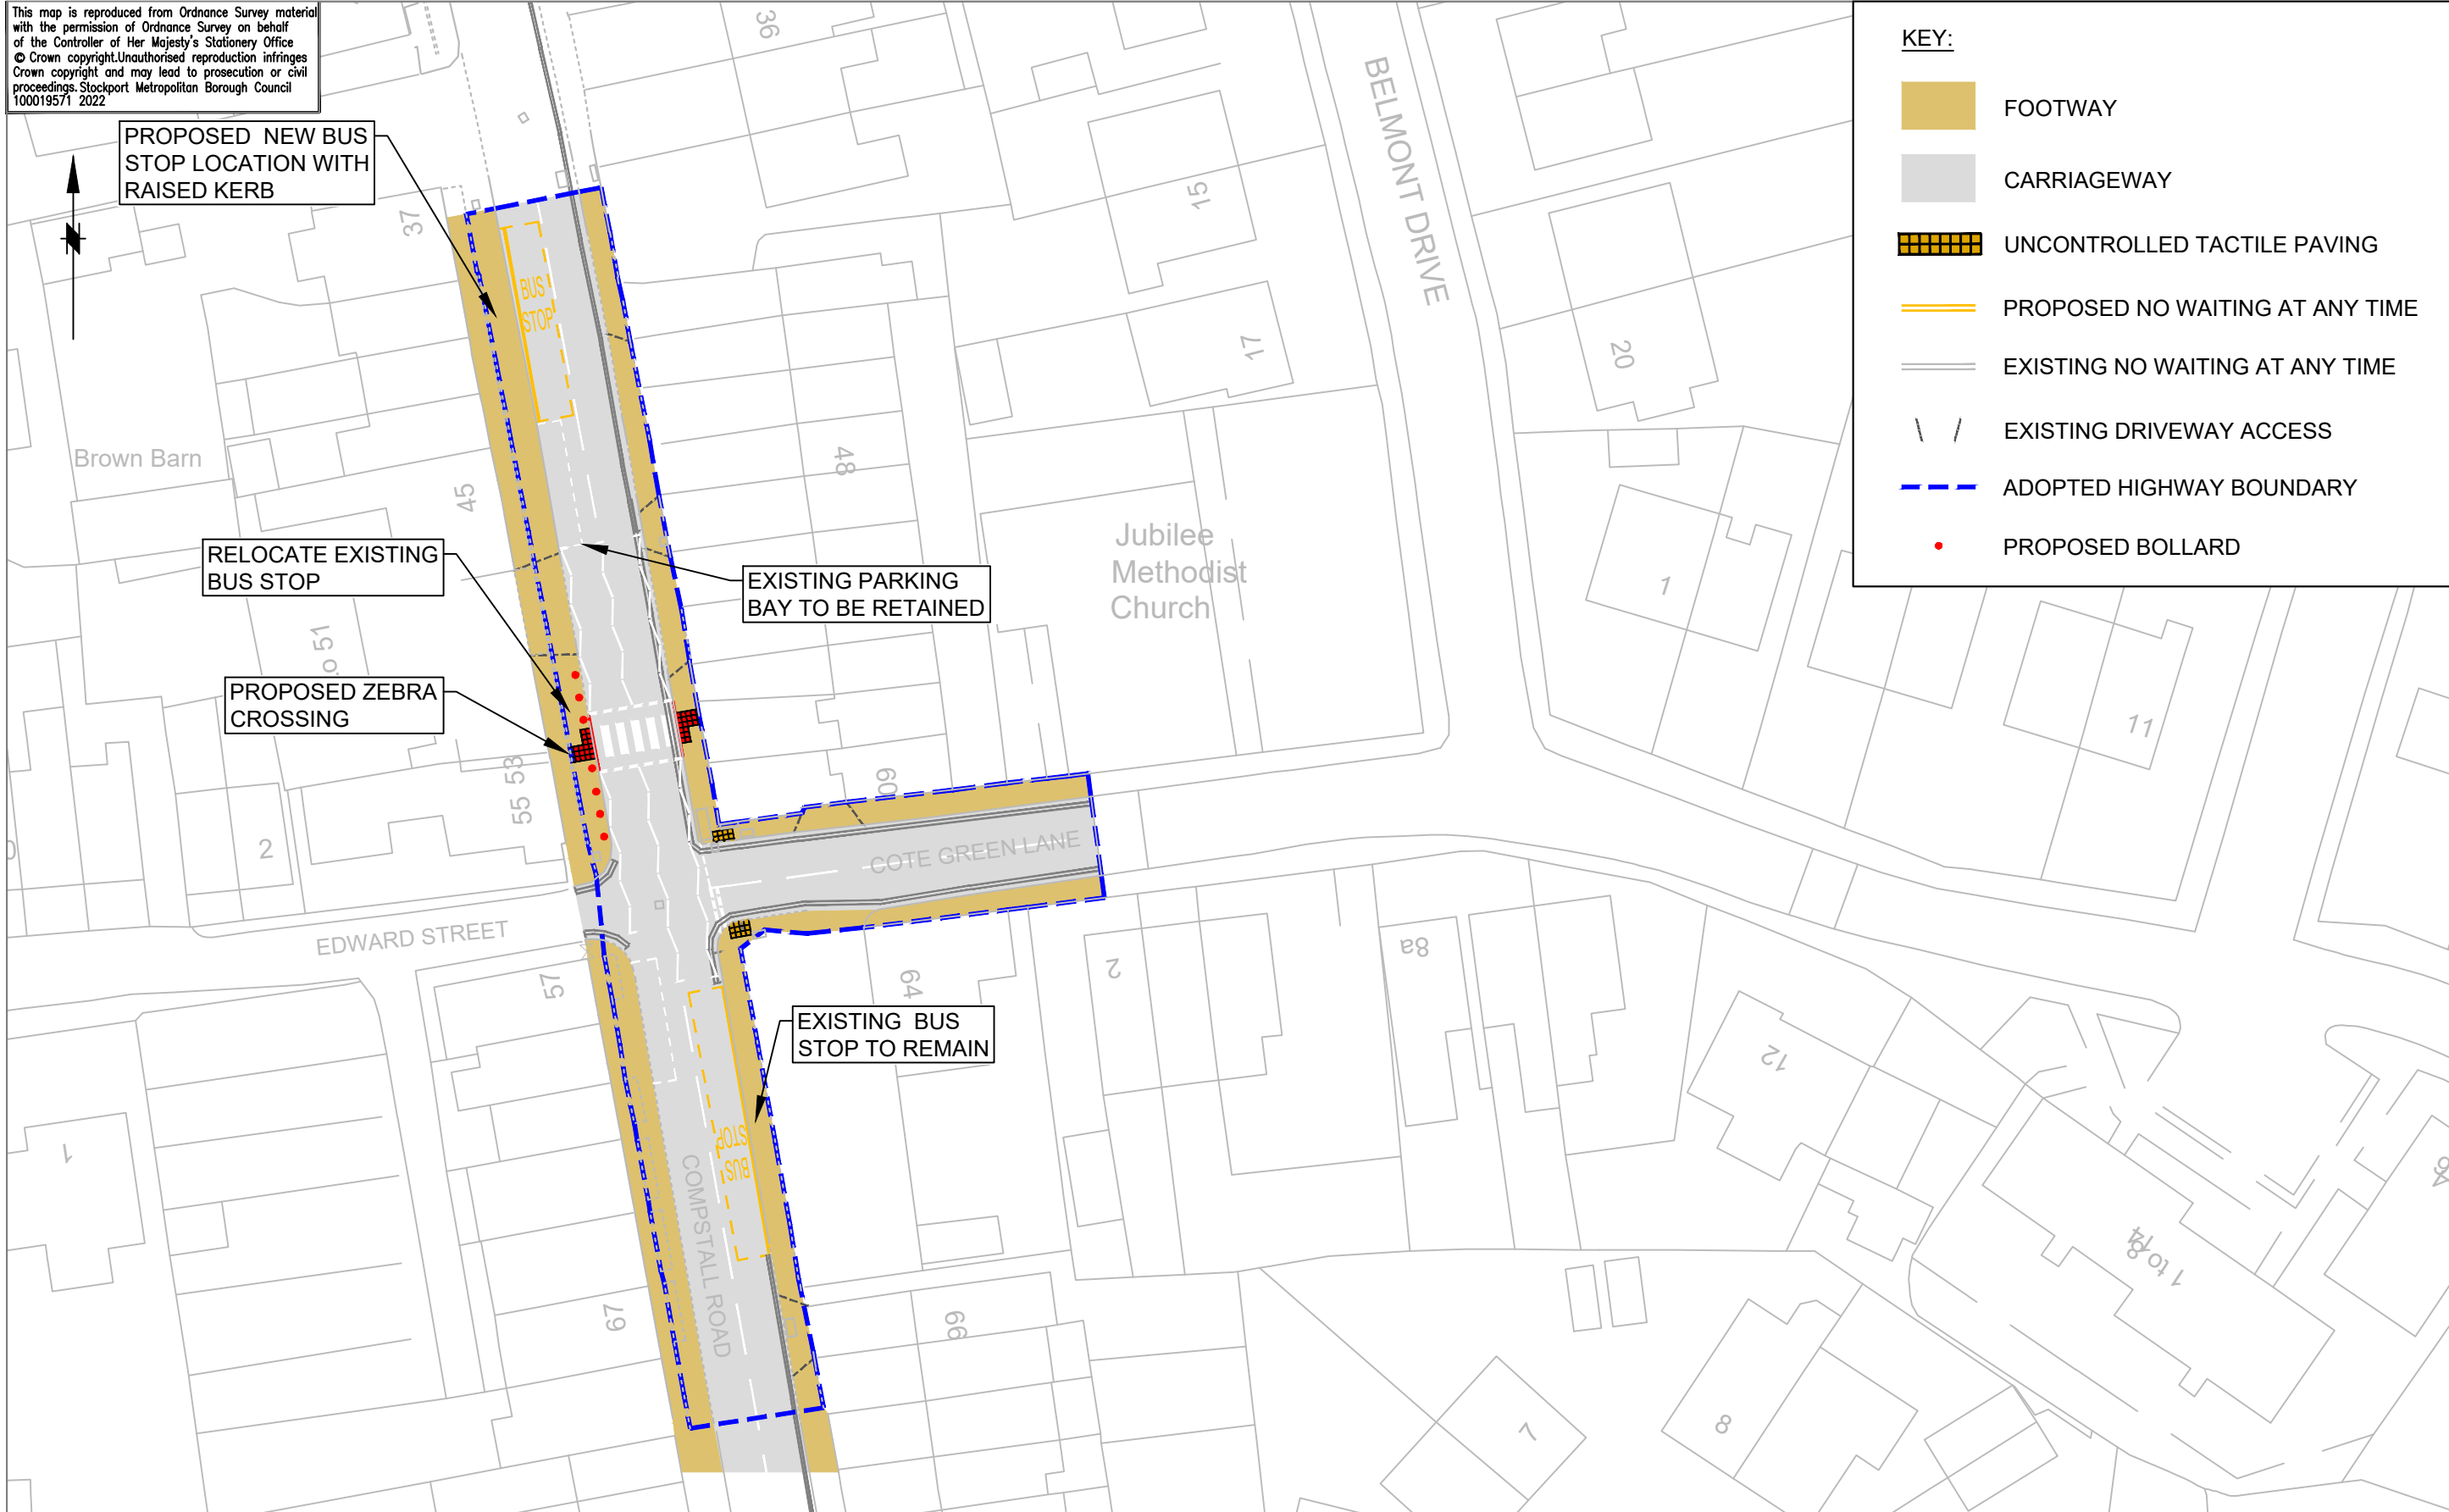

This map is reproduced from Ordnance Survey material with the permission of Ordnance Survey on behalf of the Controller of Her Majesty's Stationery Office © Crown copyright. Unauthorised reproduction infringes Crown copyright and may lead to prosecution or civil proceedings. Stockport Metropolitan Borough Council 100019571 2022

STOCKPORT
METROPOLITAN BOROUGH COUNCIL
HIGHWAYS AND TRANSPORTATION
STOPFORD HOUSE
STOCKPORT SK1 3XE
TEL

SERVICES TO PLACE

AMENDMENTS				
DRAWN	CHECKED	DATE	No	AMENDMENT

JOB TITLE
BUS PINCH POINTS

DRAWING TITLE
COMPSTALL ROAD, ROMILEY
PROPOSED ZEBRA CROSSING

Drawn TOG	Engineer TOG	Checked RM	Approved KF
Date 12/10/22	Date 12/10/22	Date 12/10/22	Date
Scale 1:500			
Drawing No. 0700-100-S7-01			Revision -