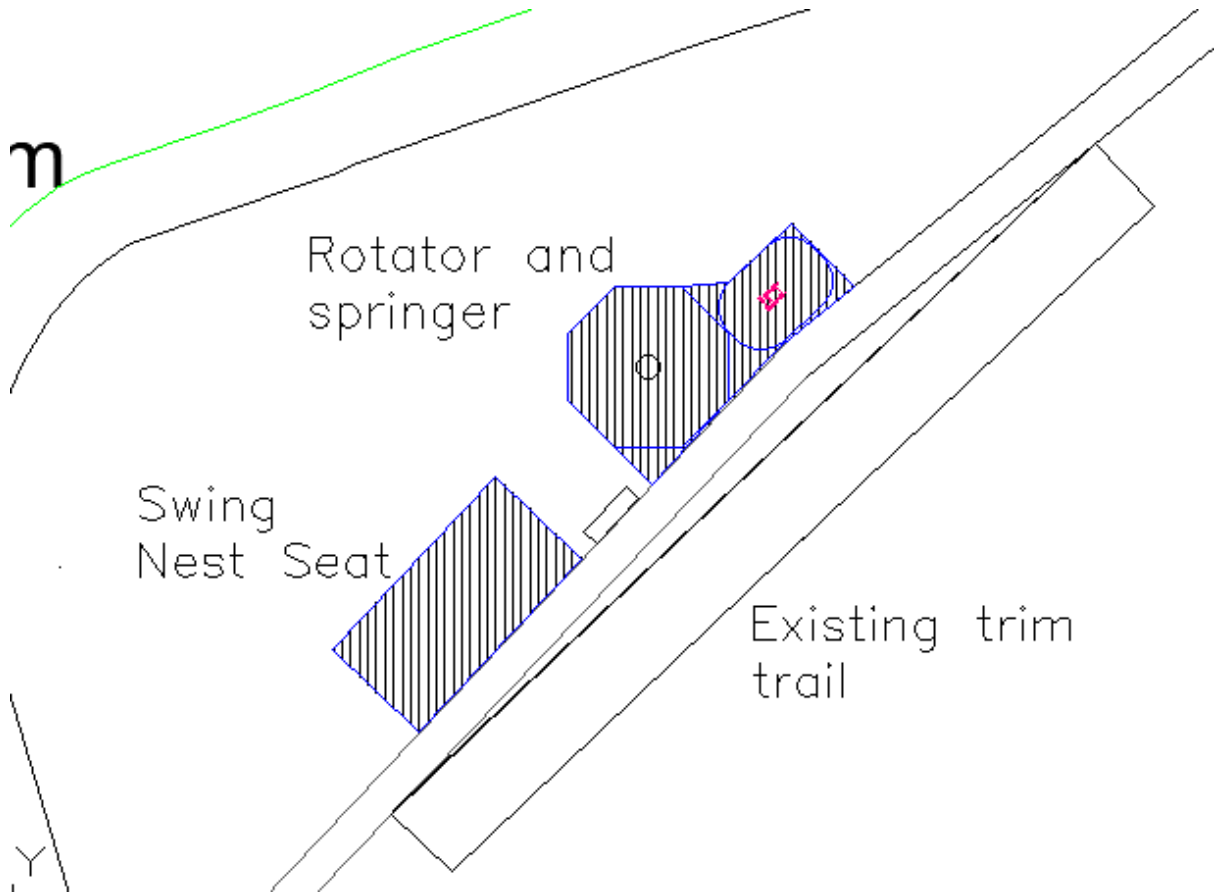

Clarendon Road

**Single Bay nest seat**

**Total £8,400**

**Rationale**

The Nest Swing would be our recommendation in achieving the community aspirations for Clarendon Road and being within the available budget and ( subject to funds being allocated to the project in addition to the Covid Memorial Funds)

The inclusive play Nest Swing is suitable for children of a wider range of ages and abilities. The seat is set a 400mm high so its suitable for children who are able to transition from a wheelchair. It's a could option for intergenerational play as the seat is big enough for a parent or carer to lay or sit next to the child. The Nest Swing encourages children to interact with one another and play together, as well as learning the sense of balance and coordination.

New play equipment to go on the opposite side of the path to the existing trim trail items

**Optional additional items**

Springer – £1,800

Infinity bowl spinning dish - £4,200 ( this has a lip access point to allow to make it easier for a child to get in and out of.