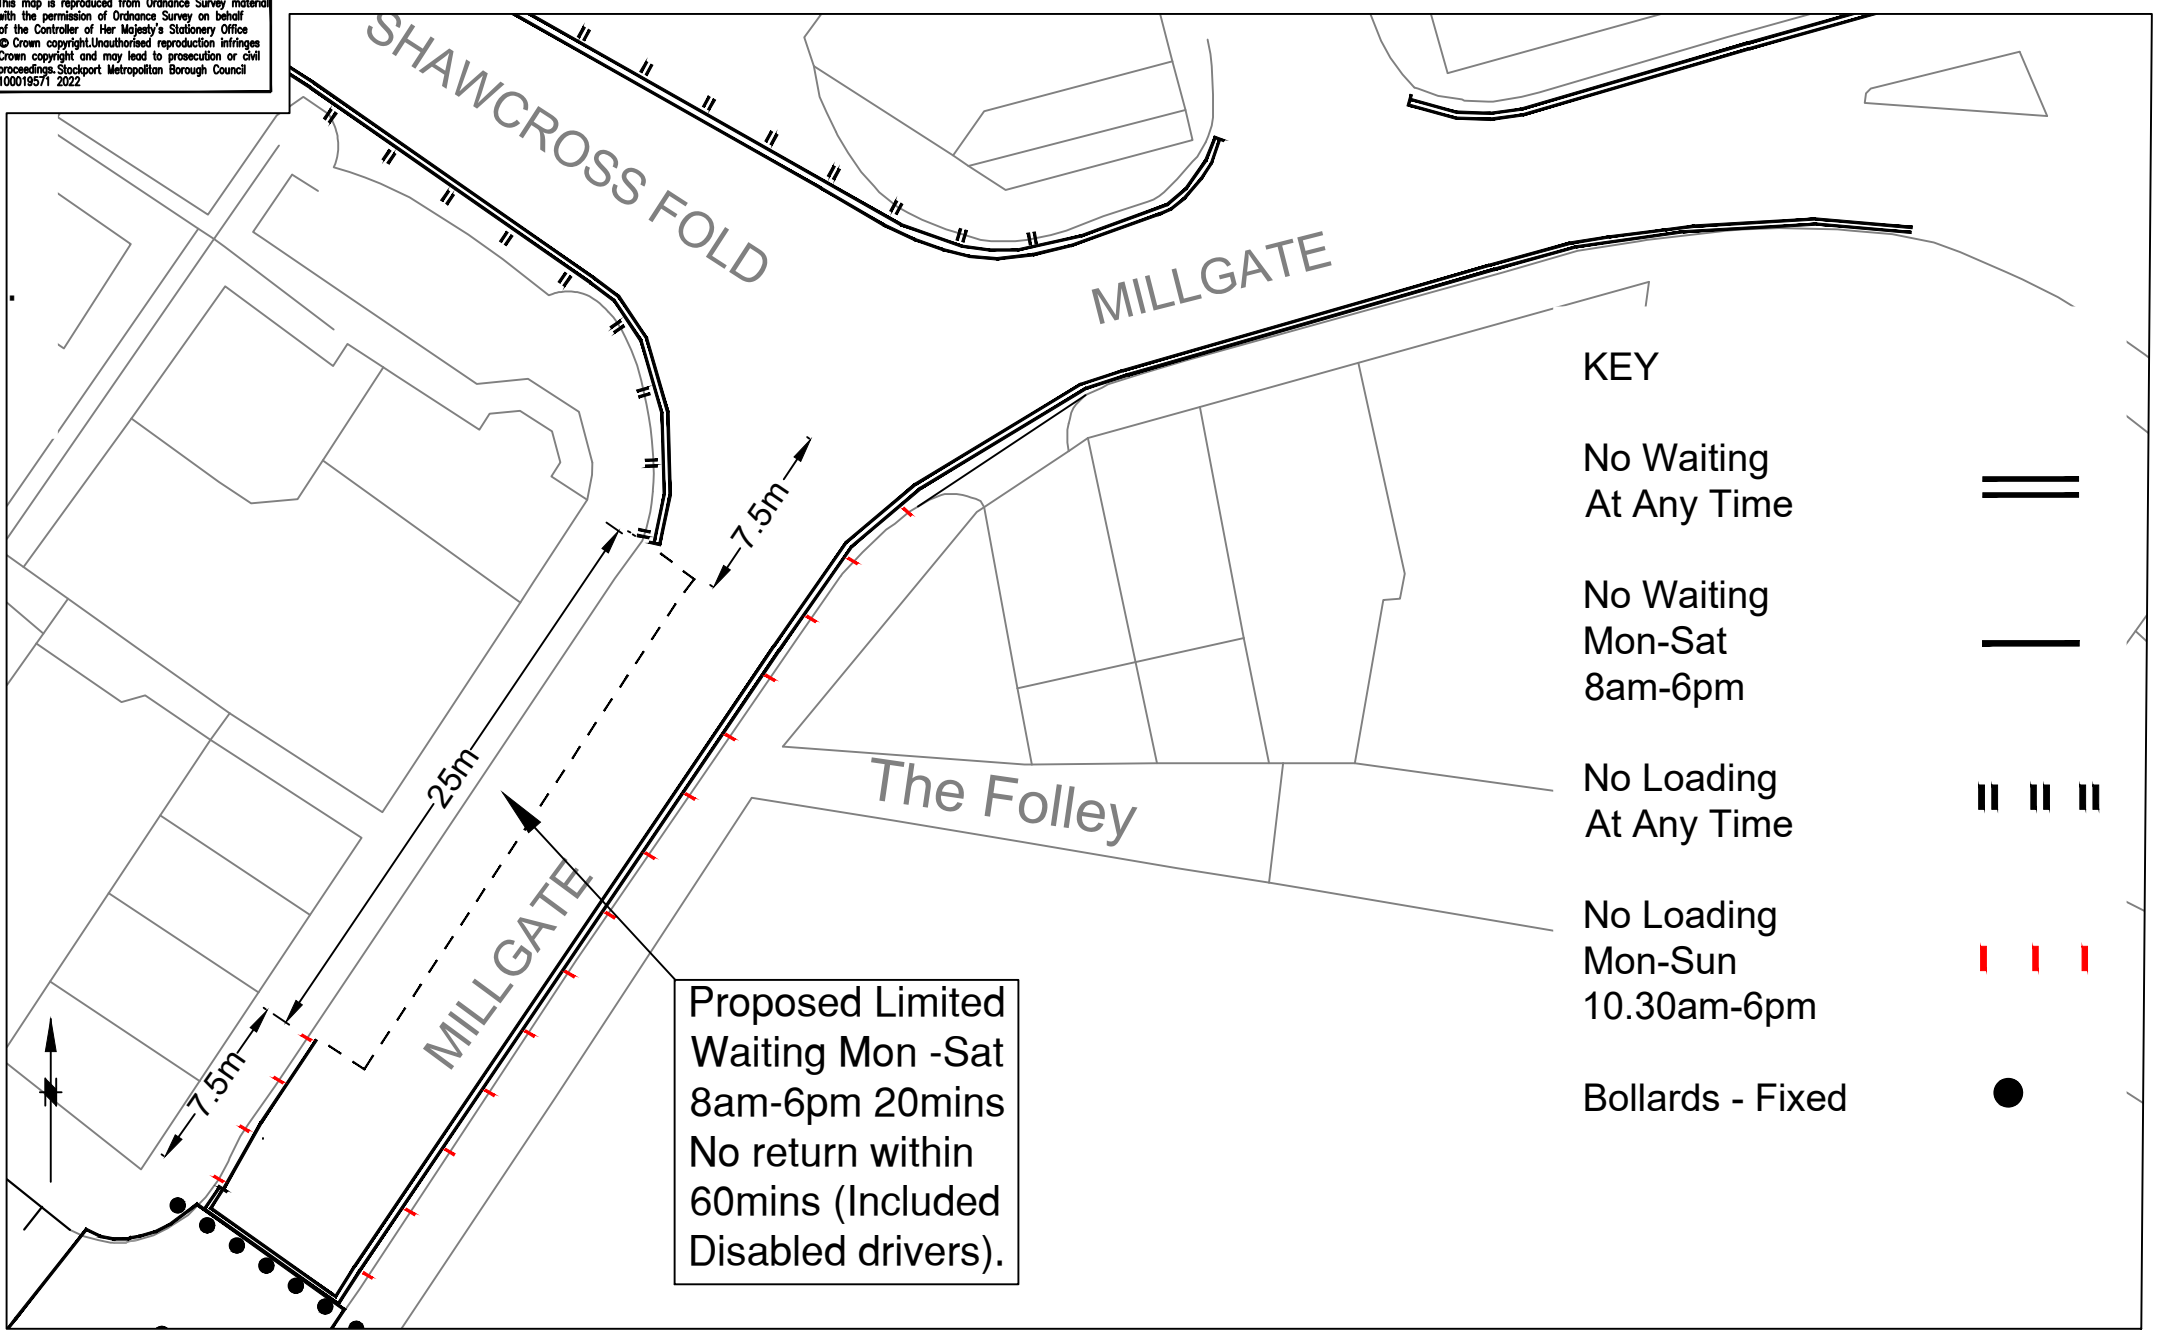

Proposed Limited Waiting Mon -Sat 8am-6pm 20mins No return within 60mins (Included Disabled drivers).

KEY

No Waiting At Any Time

No Waiting Mon-Sat 8am-6pm

No Loading At Any Time

No Loading Mon-Sun 10.30am-6pm

Bollards - Fixed

STOCKPORT
METROPOLITAN BOROUGH COUNCIL
HIGHWAYS AND TRANSPORTATION
STOPFORD HOUSE
STOCKPORT SK1 3WE
TEL

AMENDMENTS				
DRAWN	CHECKED	DATE	No	AMENDMENT

JOB TITLE
Millgate, Stockport
Experimental TRO - Limited Waiting Bay

Drawn SA	Engineer SA	Checked EPS	Approved EPS
Date 06/02/24	Date 06/02/24	Date 06/02/24	Date 06/02/24
Scale NTS			Revision
Drawing No. NM8 - Millgate-01