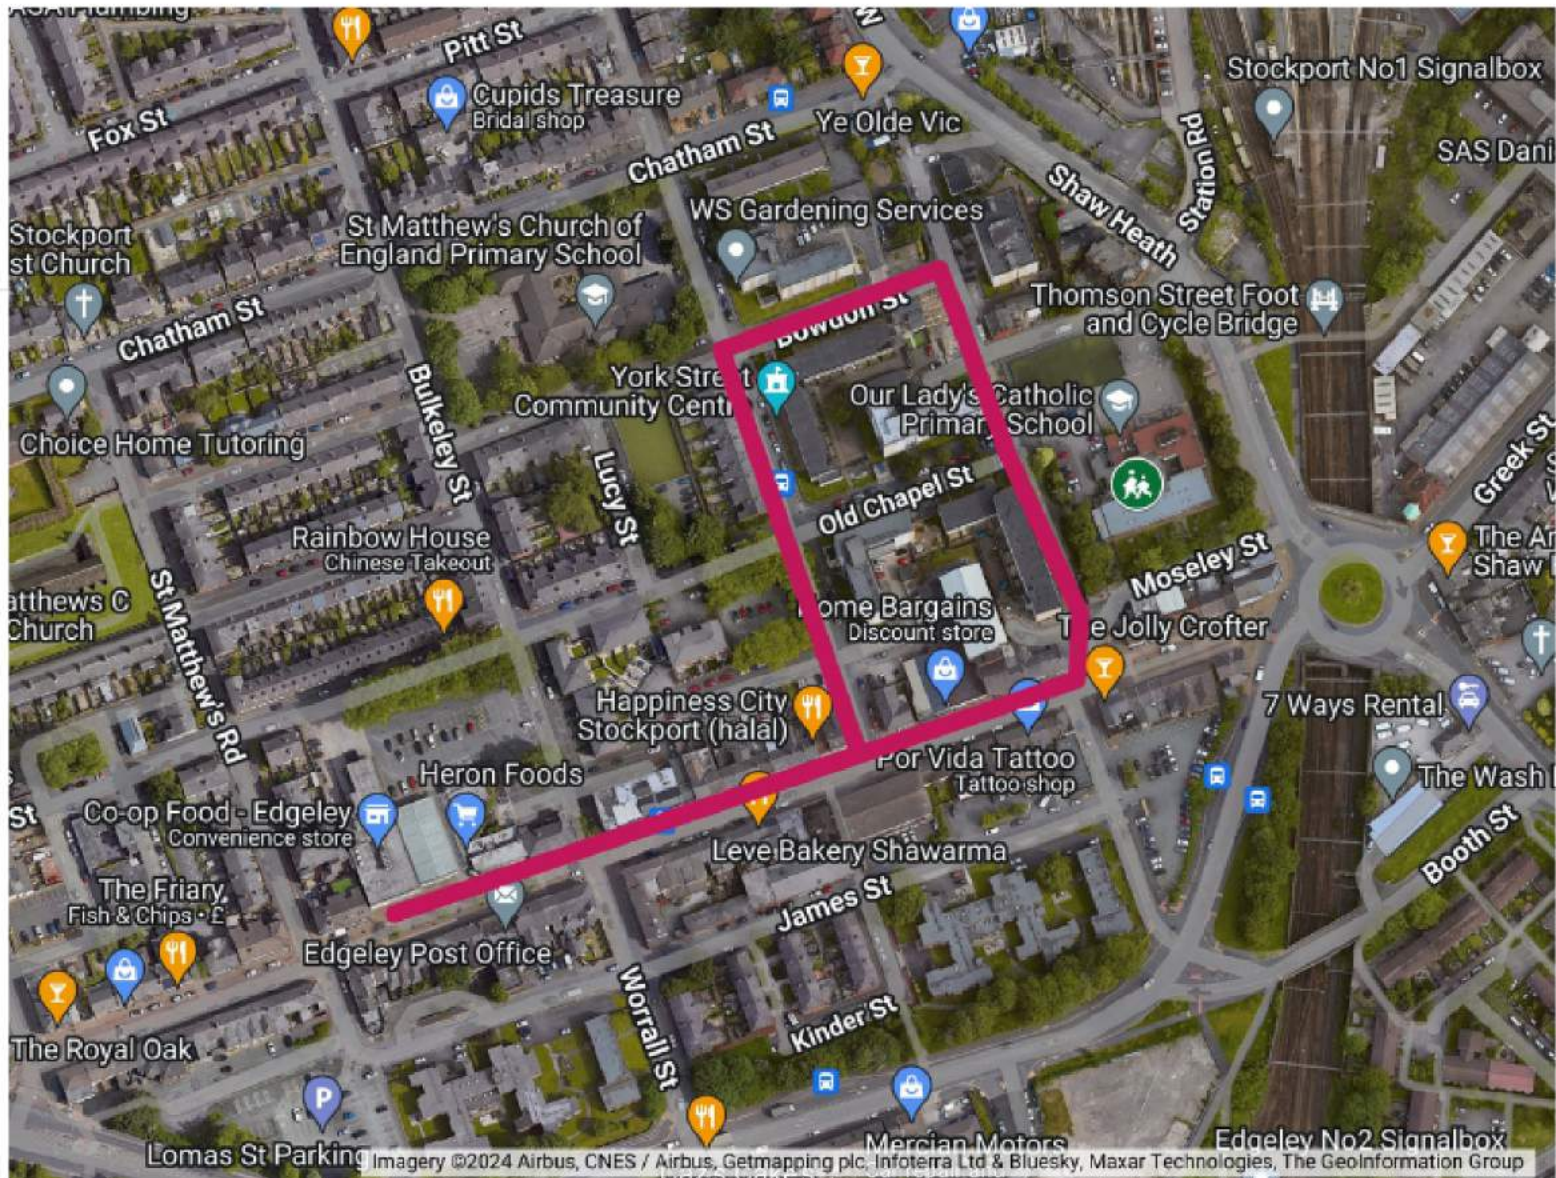

Larkhill Primary School To Castle Street
(Nr Coop)

Larkhill To Castle Street Nr

Coop

Untitled layer

-  Larkhill Primary School
-  Walking Route
-  Portable Play Time Hub - Coop

A walking route from Larkhill Primary To Castle Street

<https://www.google.com/maps/d/u/0/edit?mid=1MMxpVy2zTbbRJPvB-dfw4xAOGmyLUWk&usp=sharing>

**CIVIC
AND
SOCIAL.**

OTWP SK Routes

Proposed Route 3 Jan 24

Our Lady's Primary School To Castle Street
(Nr Coop)

Route 3 - Our Lady's To Castle Street

Destination Points
Walking Route
Our Lady's Catholic Primary School
Our Lady's To Coop Walking Route

https://www.google.com/maps/d/u/0/edit?mid=1DxgZEtCEJnUJCIGDJnp_8EwxClxXsrg&usp=sharing

**CIVIC
AND
SOCIAL.**