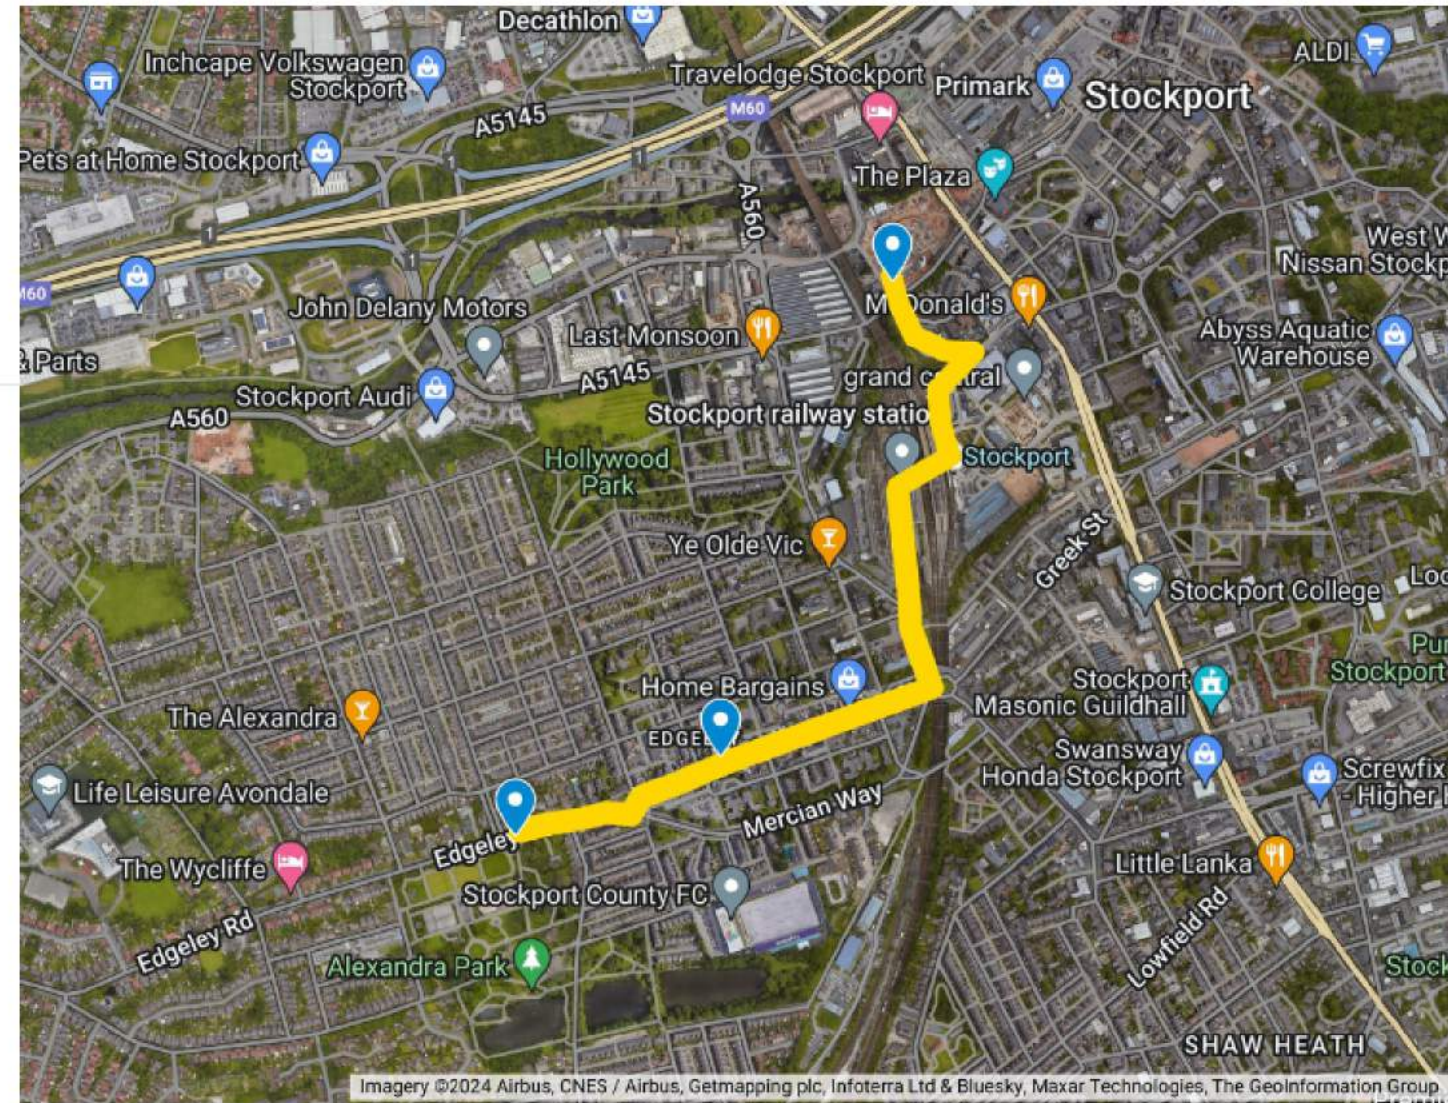

OTWP SK Routes

On The Way Play
SK

Proposed Route 1 Jan 24
Alexandra Park To Podium Park
via Castle Street

Proposed Route
Maps
January 2024

Route 1 - Alexandra Park To Podium Park

- Untitled layer
- Alexandra Park
 - Portable Playtime Hub - Coop
 - Podium Park
 - Walking Route
 - Walking Route Continued

A walking route from
Alexandra Park to Podium Park
(name TBC)

<https://www.google.com/maps/d/u/0/edit?mid=1IsuurdFH87myOJgldsPCvImSodkeg4E&usp=sharing>

**CIVIC
AND
SOCIAL.**

ONWP SK Routes

Proposed Route 2 Jan 24

Larkhill Primary School To Castle Street
(Nr Coop)

Larkhill To Castle Street Nr

Coop

Untitled layer

-  Larkhill Primary School
-  Walking Route
-  Portable Play Time Hub - Coop

A walking route from Larkhill Primary To Castle Street

Destination Points
Walking Route
Our Lady's Catholic Primary School
Our Lady's To Coop Walking Route

https://www.google.com/maps/d/u/0/edit?mid=1DxgZEtCEJnUJCIGDJnp_8EwxClxXsrg&usp=sharing

**CIVIC
AND
SOCIAL.**