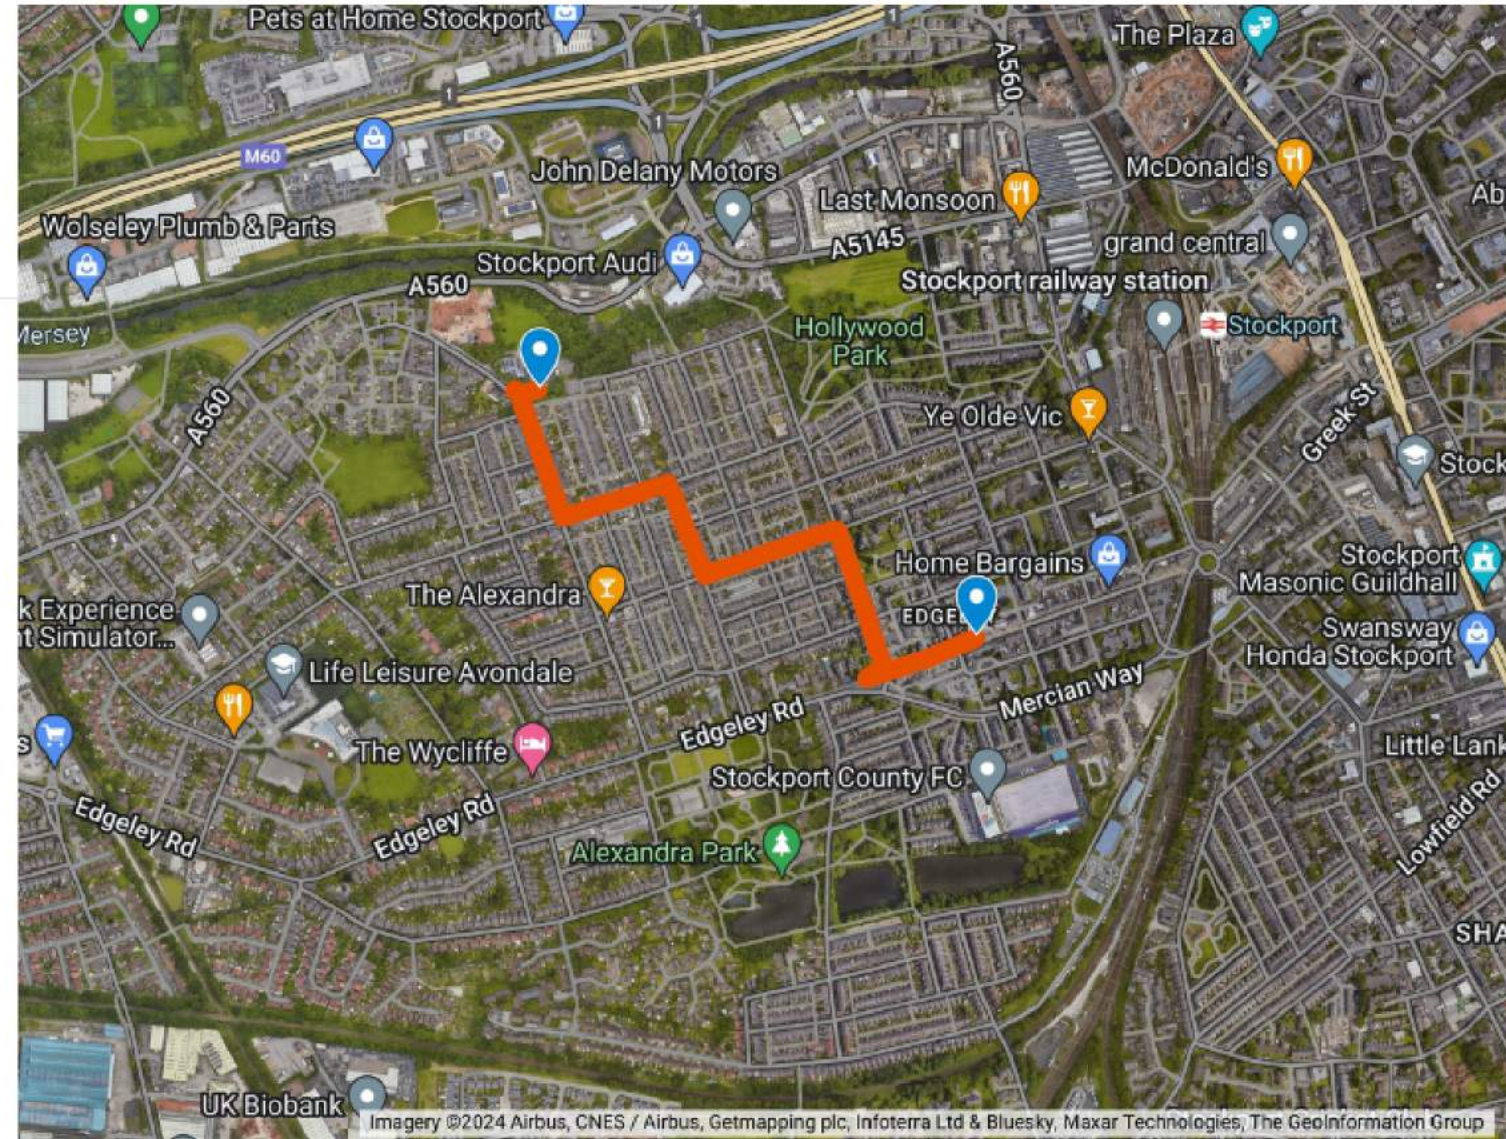

A walking route from
Alexandra Park to Podium Park
(name TBC)

<https://www.google.com/maps/d/u/0/edit?mid=1IsuurdFH87myOJgldsPCvImSodkeg4E&usp=sharing>

**CIVIC
AND
SOCIAL.**

ONWP SK Routes

Proposed Route 2 Jan 24

Larkhill Primary School To Castle Street
(Nr Coop)

Larkhill To Castle Street Nr

Coop

Untitled layer

-  Larkhill Primary School
-  Walking Route
-  Portable Play Time Hub - Coop

A walking route from Larkhill Primary To Castle Street

<https://www.google.com/maps/d/u/0/edit?mid=1MMxpVy2zTbbRJPvB-dfw4xAOGmyLUWk&usp=sharing>

**CIVIC
AND
SOCIAL.**

OTWP SK Routes

Proposed Route 3 Jan 24

Our Lady's Primary School To Castle Street
(Nr Coop)

Route 3 - Our Lady's To Castle Street

Destination Points
Walking Route
Our Lady's Catholic Primary School
Our Lady's To Coop Walking Route

https://www.google.com/maps/d/u/0/edit?mid=1DxgZEtCEJnUJCIGDJnp_8EwxClxXsrg&usp=sharing

**CIVIC
AND
SOCIAL.**