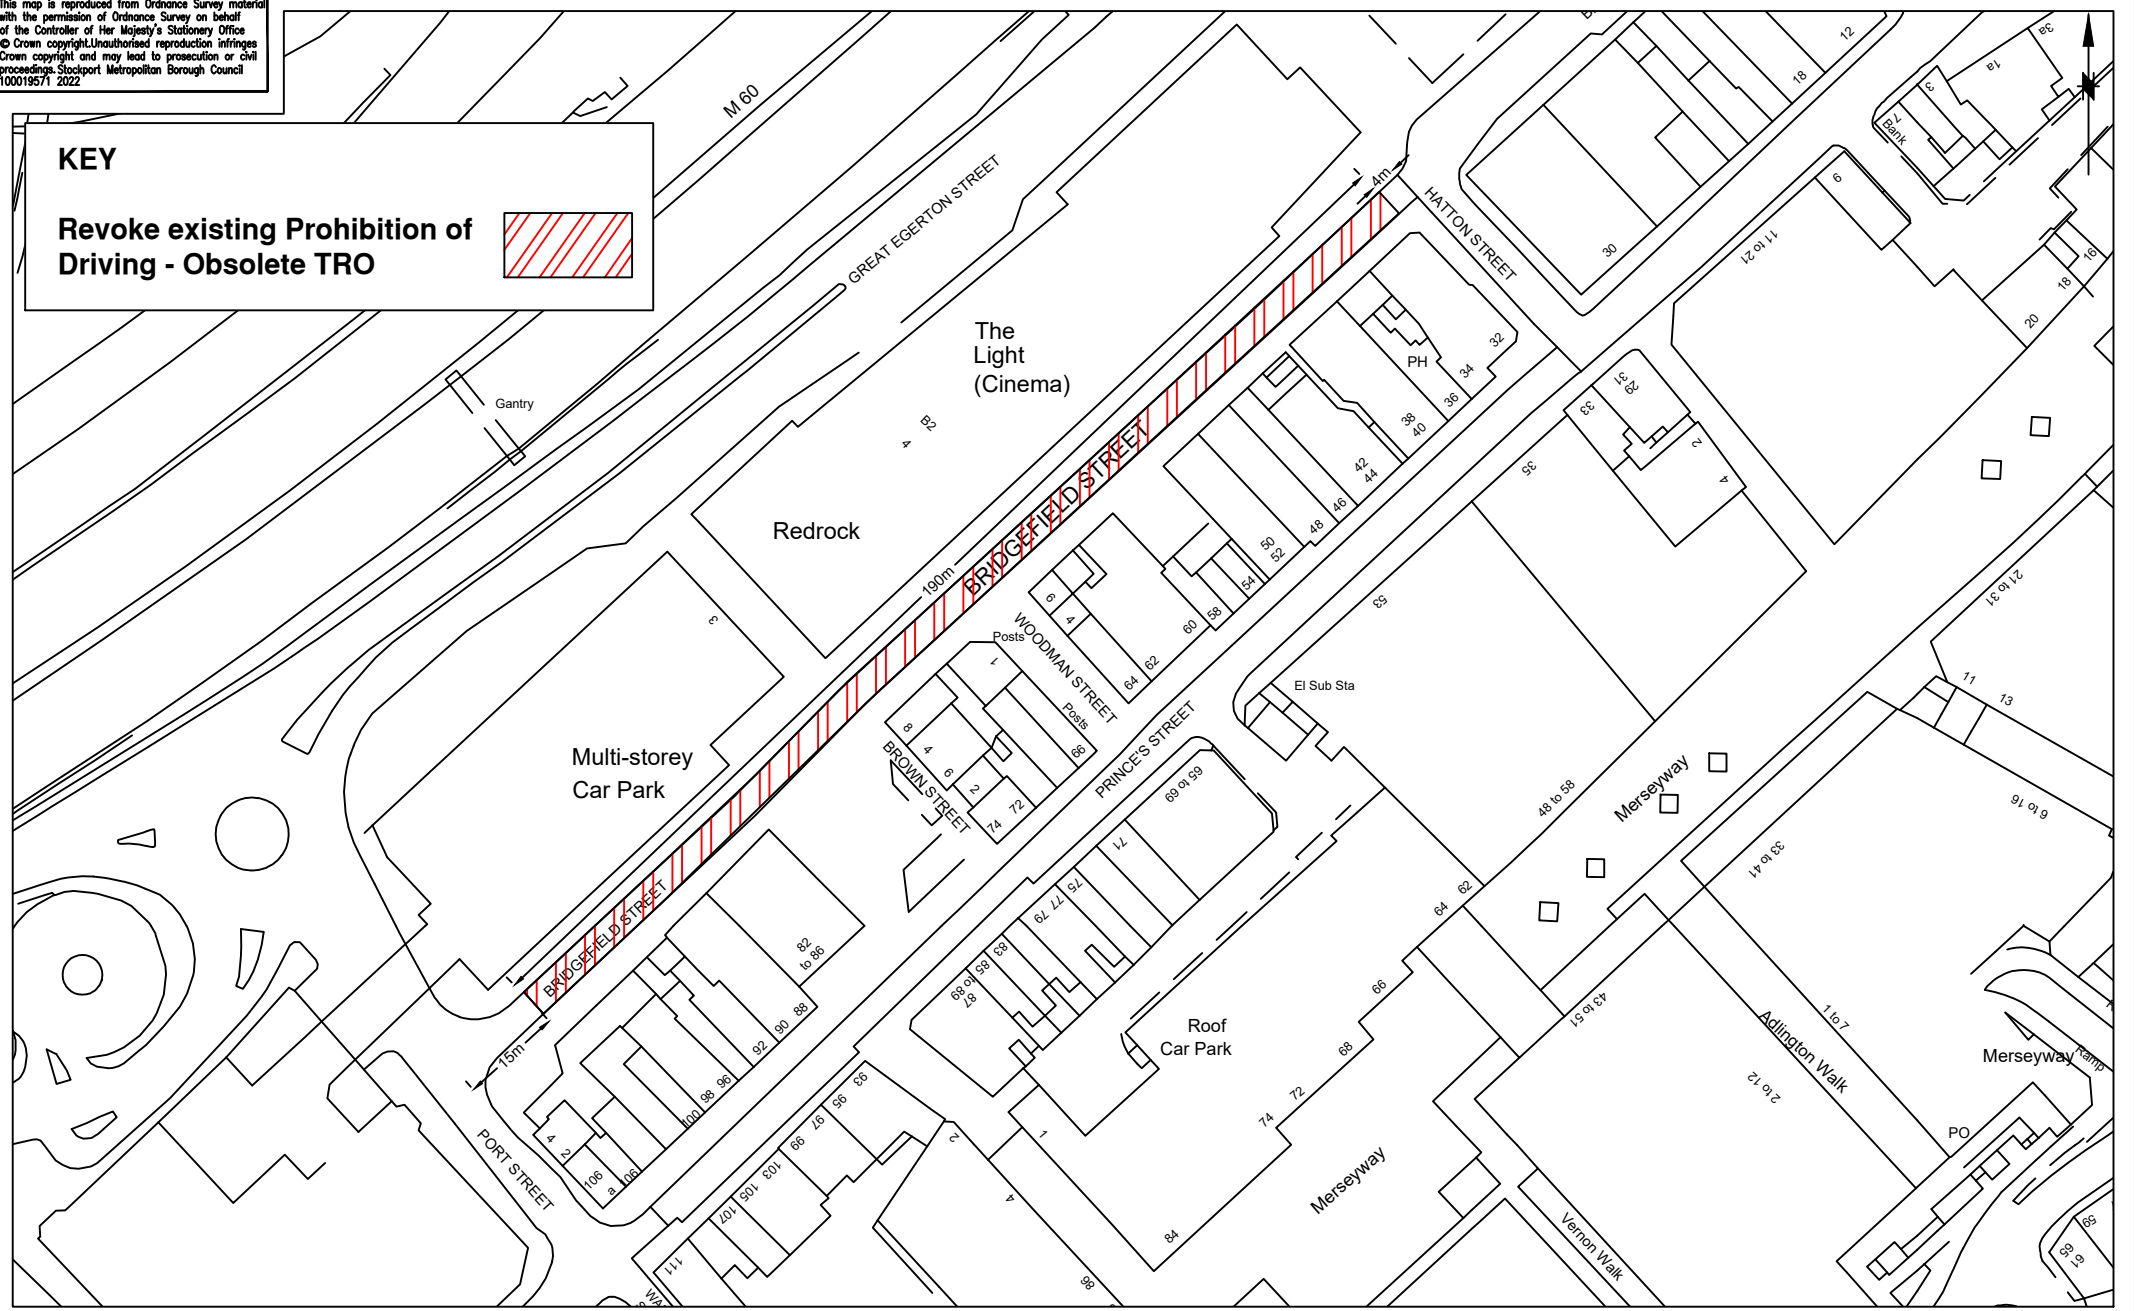

KEY

Revoke existing Prohibition of Driving - Obsolete TRO

STOCKPORT
METROPOLITAN BOROUGH COUNCIL
HIGHWAYS AND TRANSPORTATION
STOPFORD HOUSE
STOCKPORT SK1 3XE
TEL

AMENDMENTS				
DRAWN	CHECKED	DATE	No	AMENDMENT

JOB TITLE
TCAP Remedial - Bridgefield Street, Stockport
Revocation of obsolete Prohibition of Driving Traffic Regulation Order

Drawn	Engineer	Checked	Approved
SA	SA	EPS	EPS
Date 24/08/23	Date 24/08/23	Date 24/08/23	Date 24/08/23
Scale NTS			
Drawing No. TCAP - BridgefieldStreet-01			Revision