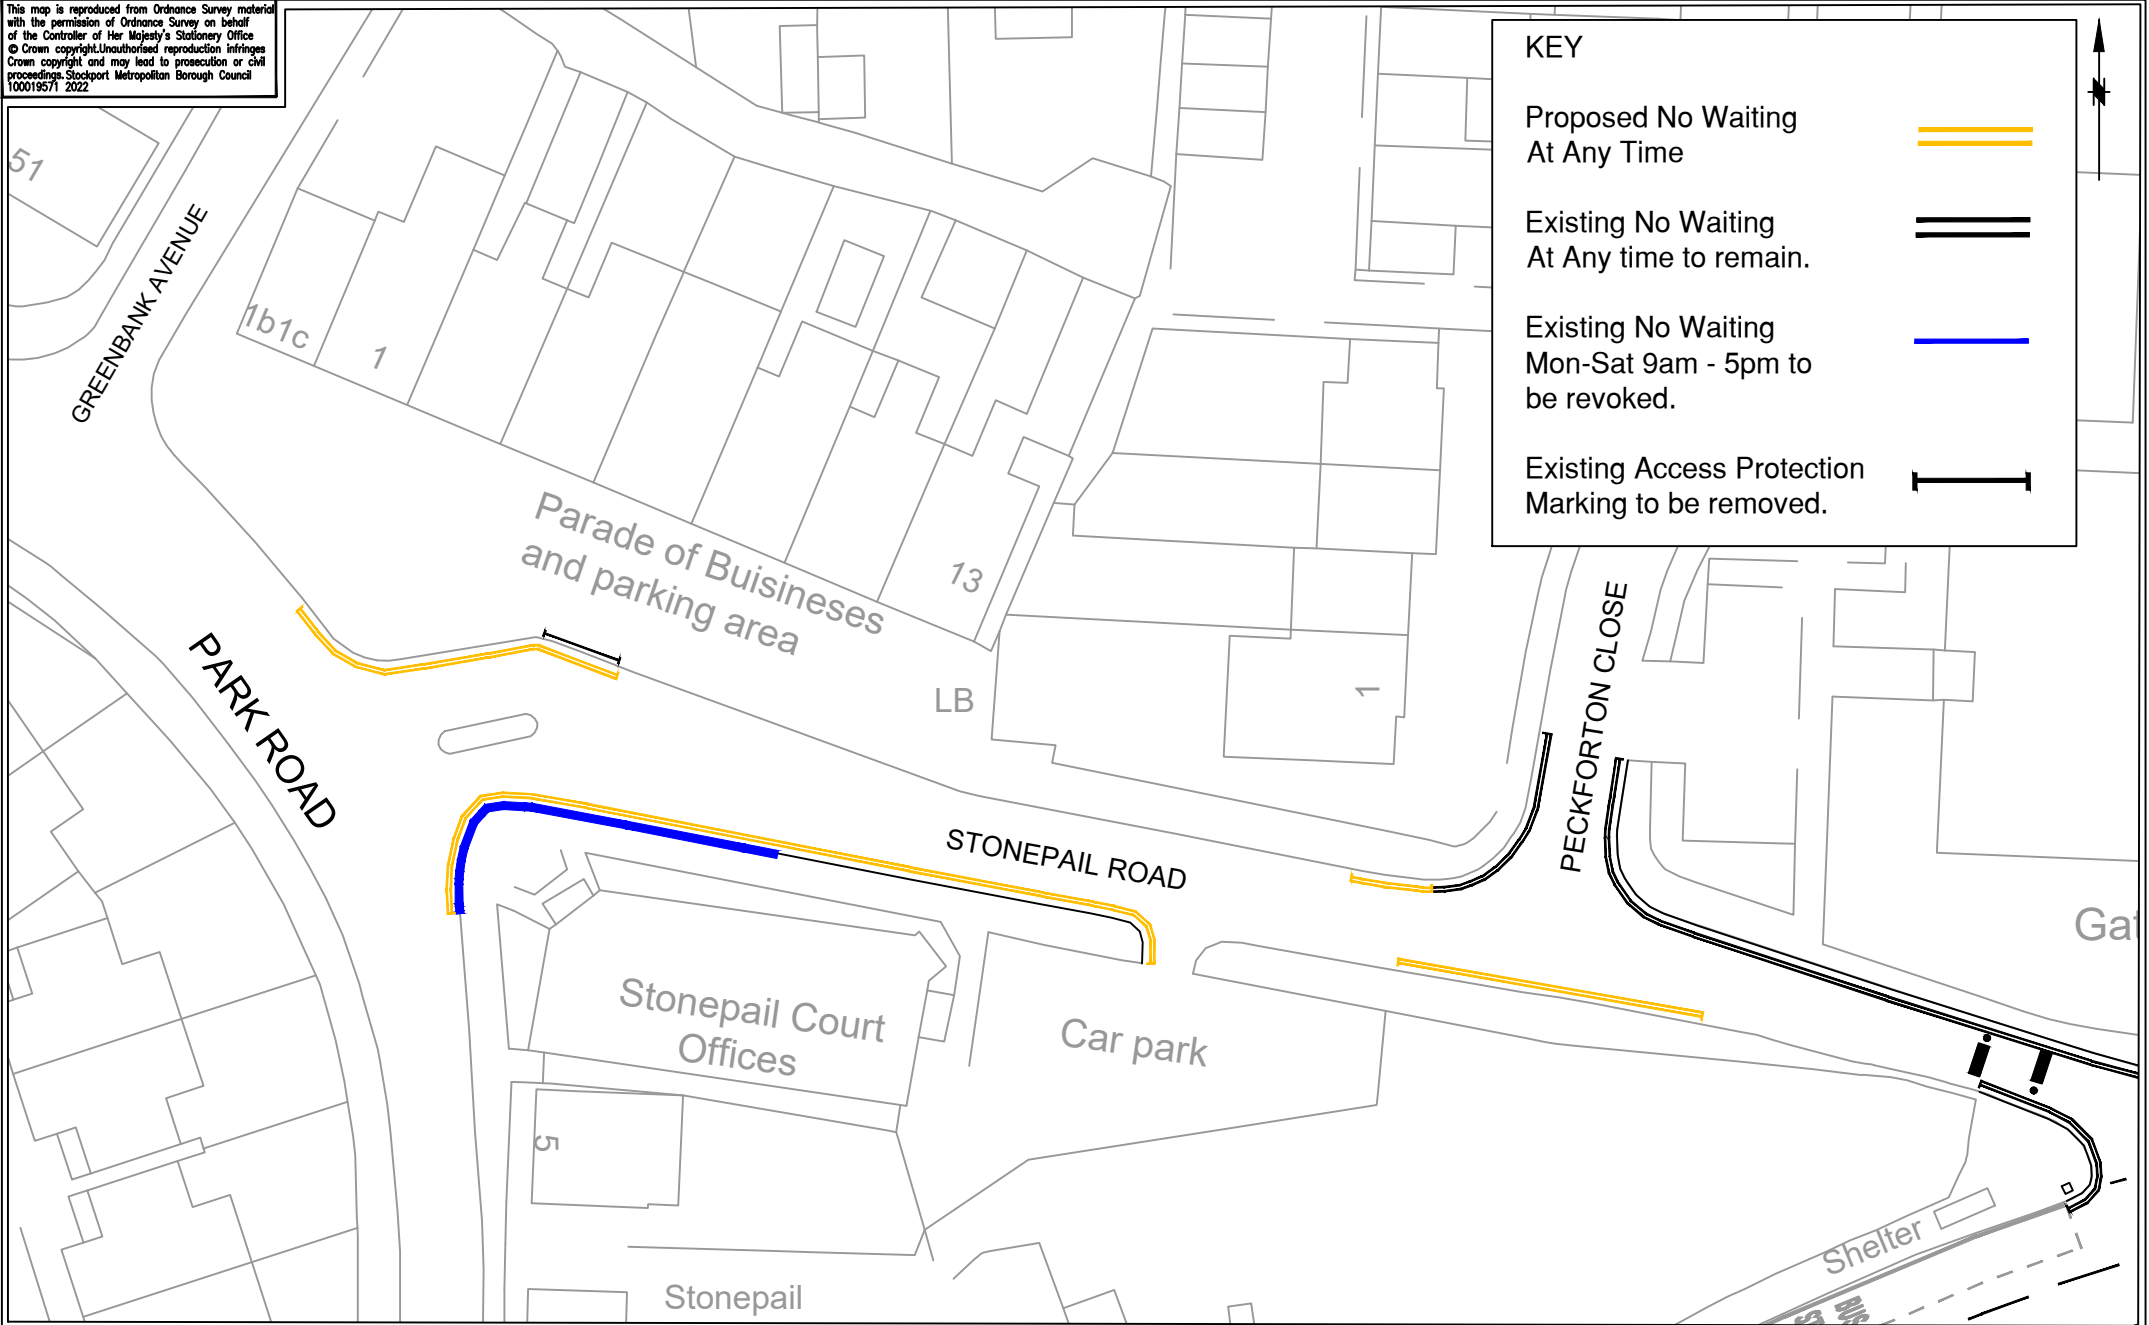

KEY

- Proposed No Waiting At Any Time =====
- Existing No Waiting At Any time to remain. =====
- Existing No Waiting Mon-Sat 9am - 5pm to be revoked. —————
- Existing Access Protection Marking to be removed. [ ]

STOCKPORT
METROPOLITAN BOROUGH COUNCIL
HIGHWAYS AND TRANSPORTATION
STOPFORD HOUSE
STOCKPORT SK1 5XE
TEL

AMENDMENTS				
DRAWN	CHECKED	DATE	No	AMENDMENT

JOB TITLE
Stonepail Road, Gatley
Proposed Waiting Restrictions

Drawn SA	Engineer NR	Checked EPS	Approved EPS
Date 17/04/22	Date 17/04/22	Date 17/04/22	Date 17/04/22
Scale NTS			
Drawing No. NM8-5222-01			Revision