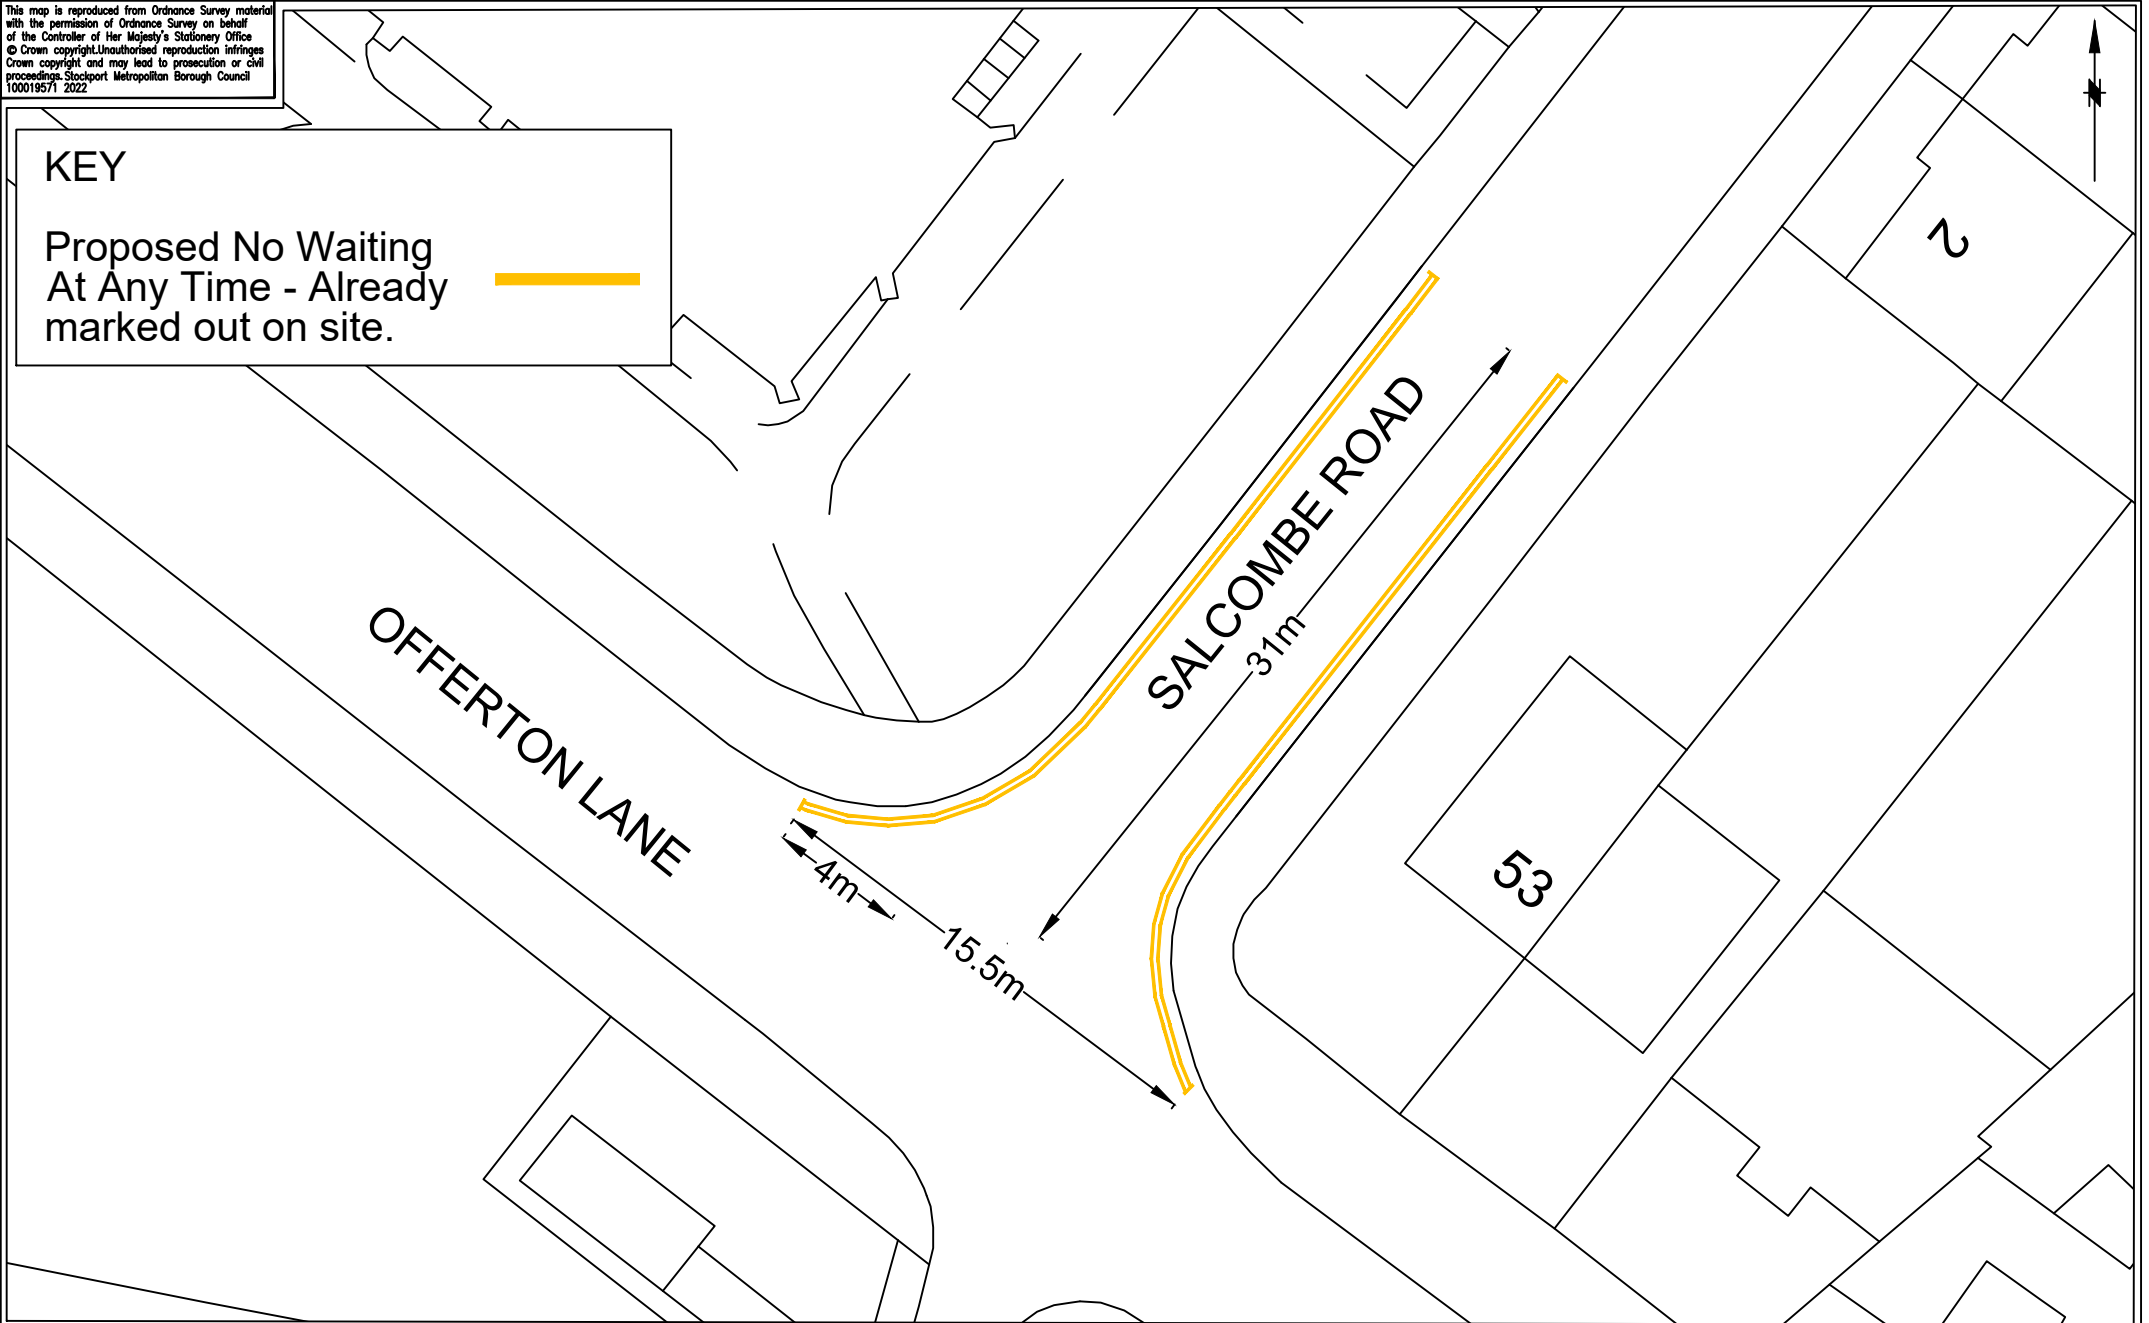

KEY

Proposed No Waiting At Any Time - Already marked out on site.

STOCKPORT
METROPOLITAN BOROUGH COUNCIL
HIGHWAYS AND TRANSPORTATION
STOPFORD HOUSE
STOCKPORT SK1 3XE
TEL

AMENDMENTS				
DRAWN	CHECKED	DATE	No	AMENDMENT

JOB TITLE
MCF TIDY UP 2 - Salcombe Road, Offerton
Proposed Traffic Regulation Order (TRO)

Drawn SA	Engineer SA	Checked EPS	Approved EPS
Date 26/07/23	Date 26/07/23	Date 26/07/23	Date 26/07/23
Scale NTS			
Drawing No. NM16-MCF2-02			Revision