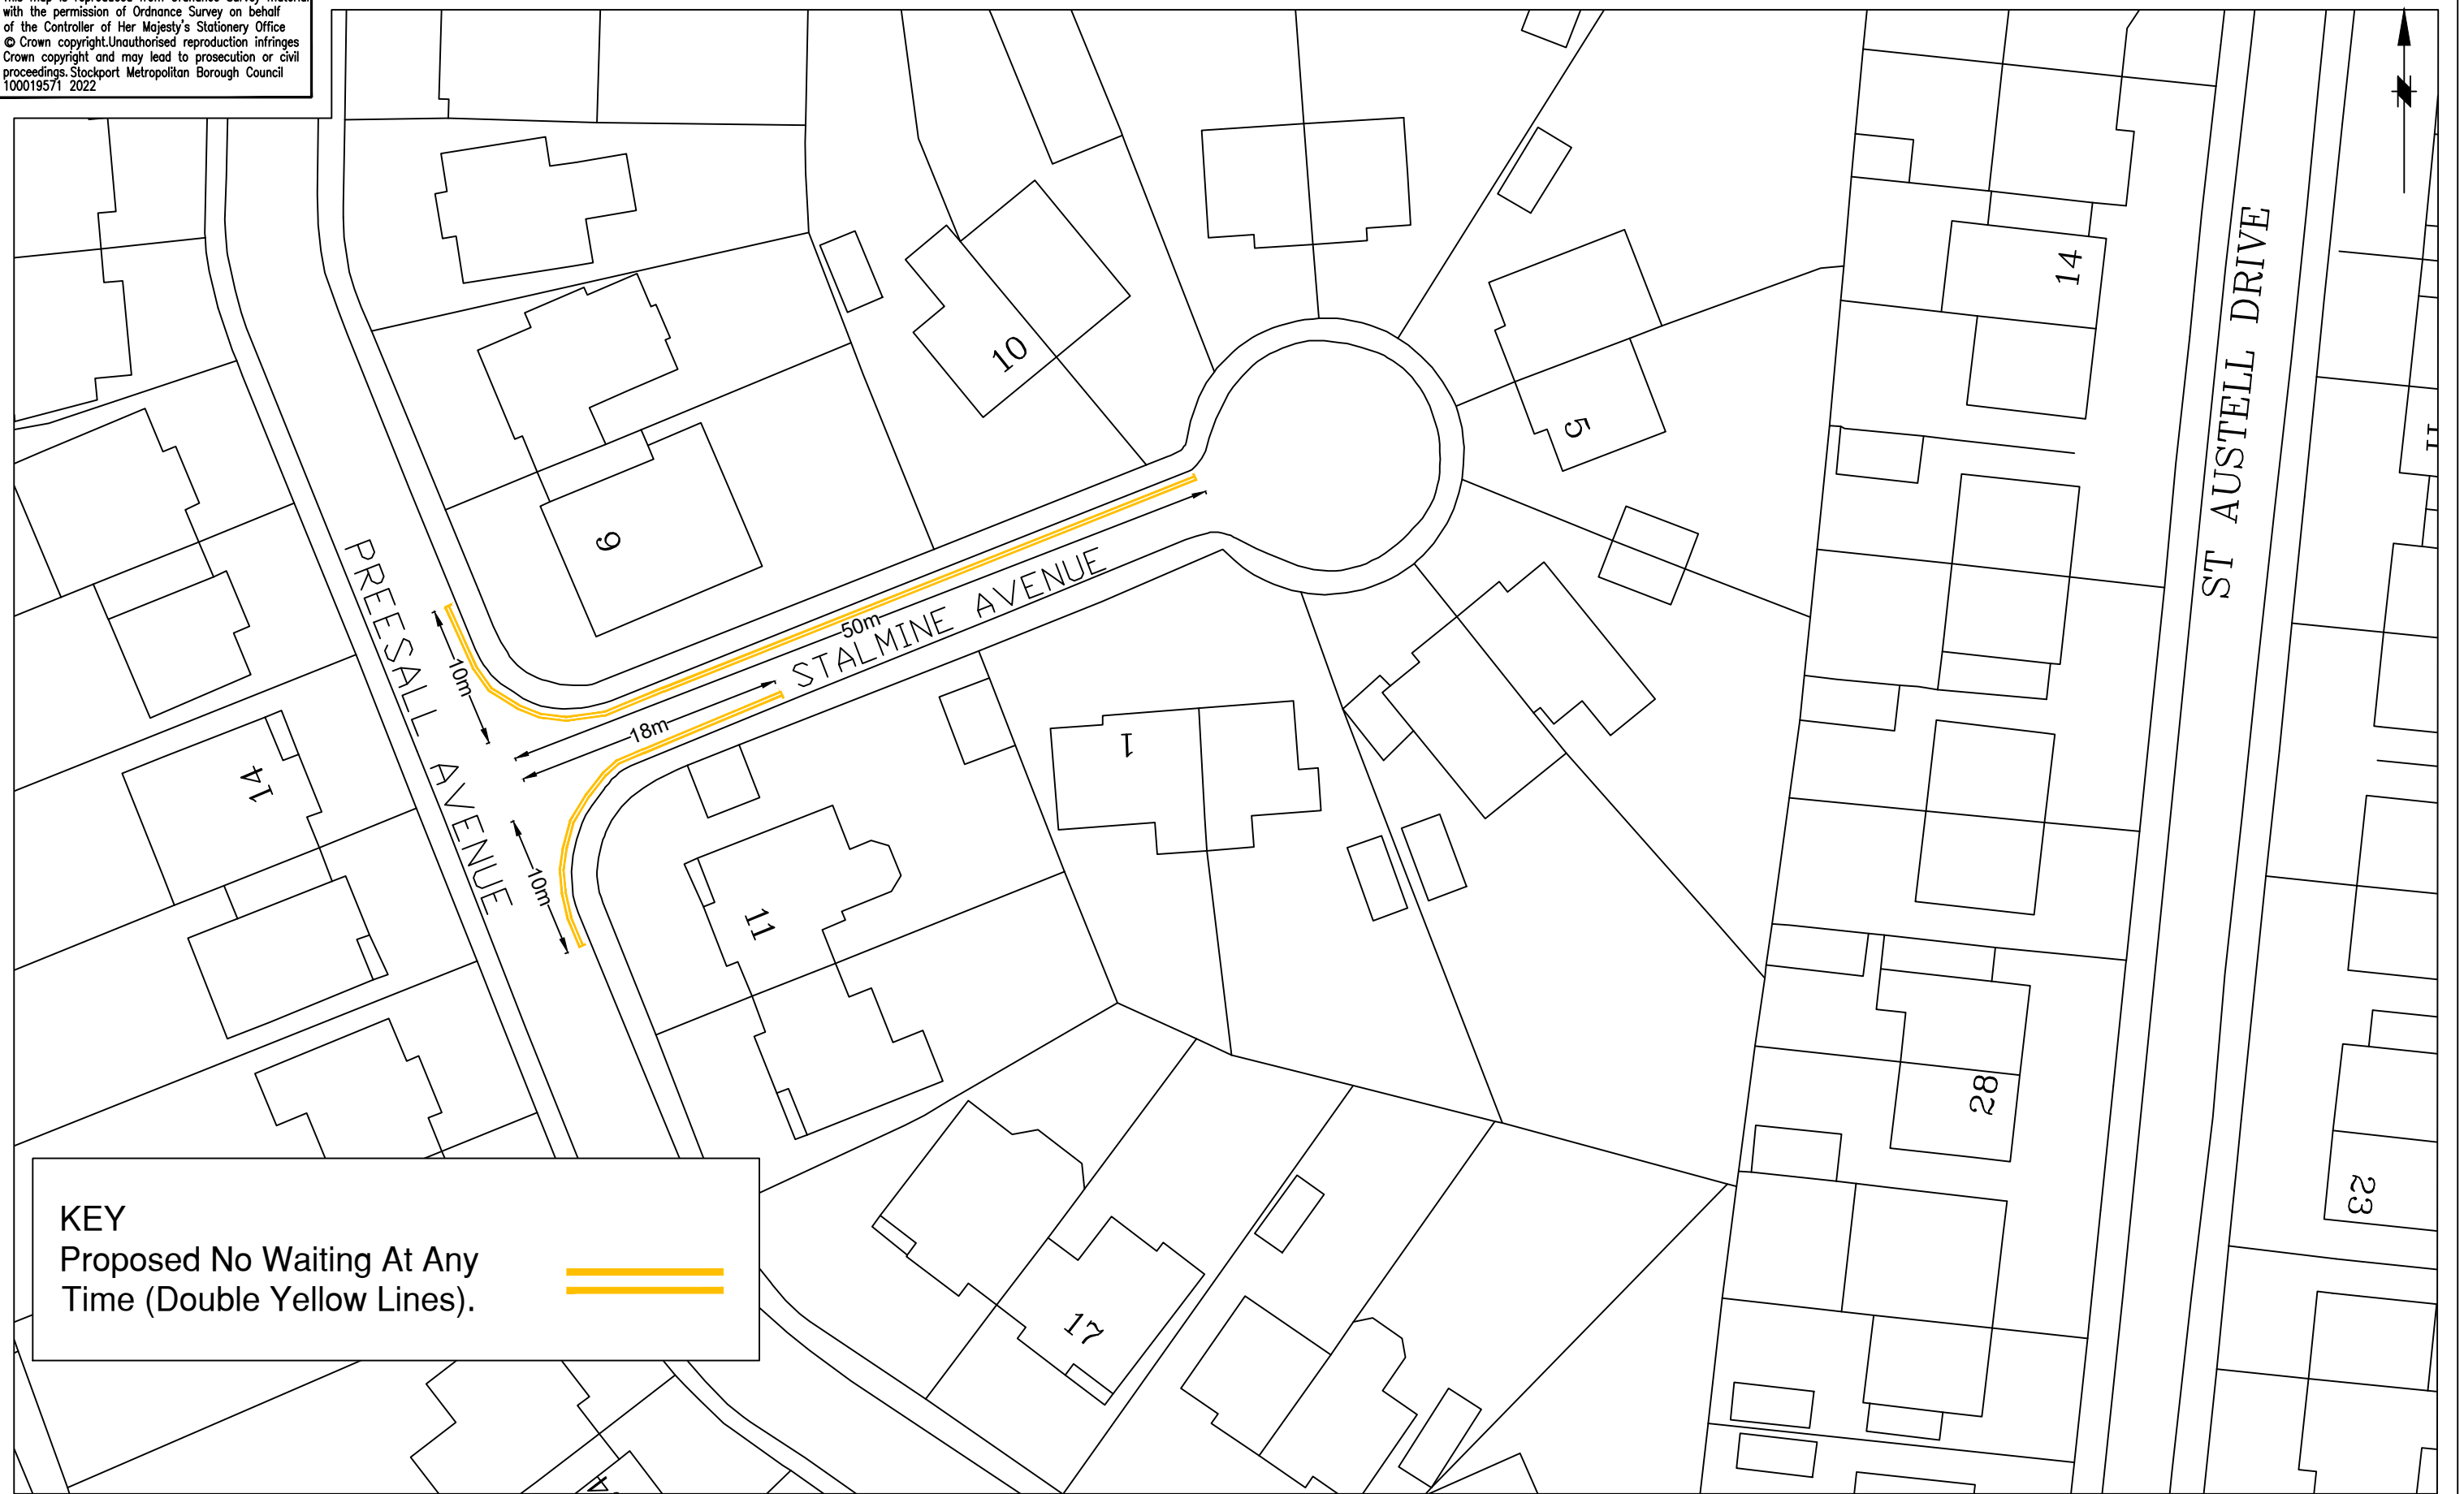

This map is reproduced from Ordnance Survey material with the permission of Ordnance Survey on behalf of the Controller of Her Majesty's Stationery Office © Crown copyright. Unauthorised reproduction infringes Crown copyright and may lead to prosecution or civil proceedings. Stockport Metropolitan Borough Council 100019571 2022

KEY
 Proposed No Waiting At Any Time (Double Yellow Lines). 

STOCKPORT
 METROPOLITAN BOROUGH COUNCIL
 HIGHWAYS AND TRANSPORTATION
 STOPFORD HOUSE
 STOCKPORT SK1 3XE
 Tel : 0161 474

SERVICES TO PLACE

AMENDMENTS				
DRAWN	CHECKED	DATE	No	AMENDMENT

JOB TITLE
 Preesall Avenue/Stalmine Avenue - Heald Green

DRAWING TITLE
 Proposed Traffic Regulation Order 'No Waiting At Any Time' (double yellow lines).

Drawn SA	Engineer NR	Checked NR	Approved EPS
Date 12/01/2023	Date 12/01/2023	Date 12/01/2023	Date 12/01/2023
Scale NTS			
Drawing No. NM8-5218-01			Revision A