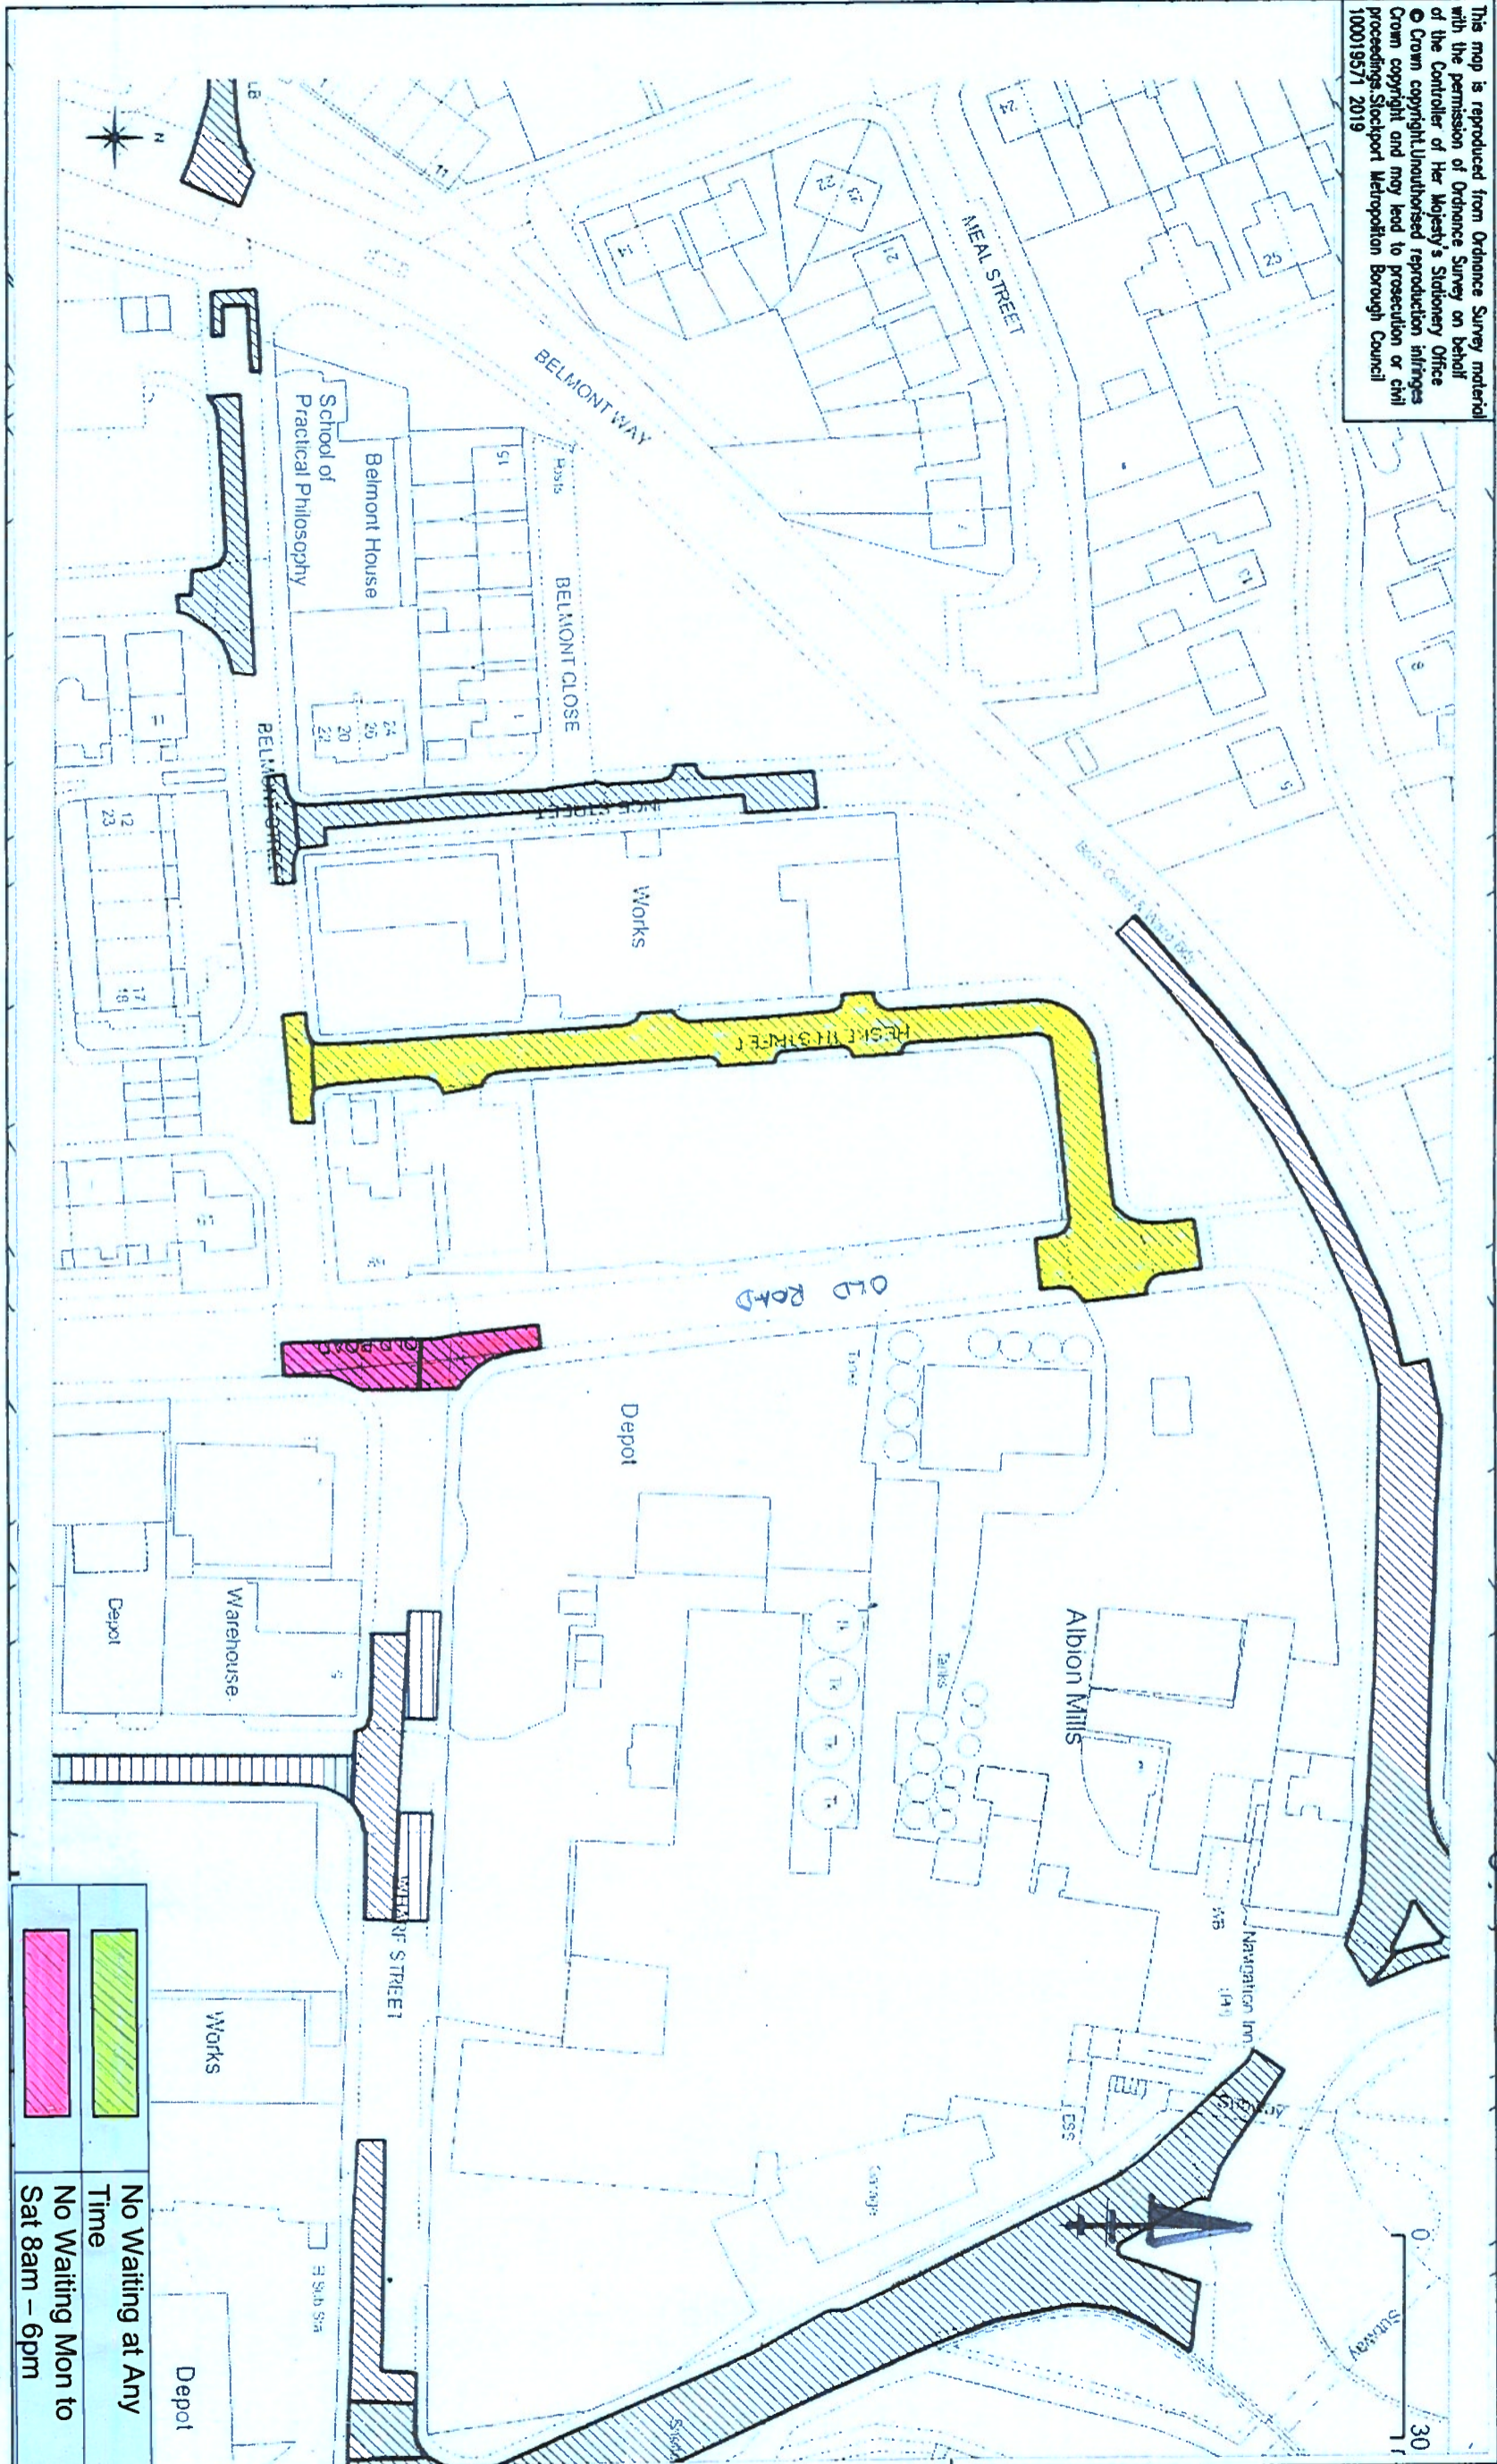

This map is reproduced from Ordnance Survey material with the permission of Ordnance Survey on behalf of the Controller of Her Majesty's Stationery Office
 © Crown copyright. Unauthorised reproduction infringes Crown copyright and may lead to prosecution or civil proceedings. Stockport Metropolitan Borough Council 100019571 2019

SCG JOB No.

JOB TITLE

Old Rd, Hesketh St & Belmont St, Heaton Norris

DRAWING TITLE

Existing TRO Restrictions to be Revoked

STOCKPORT
 METROPOLITAN BOROUGH COUNCIL
 HIGHWAYS AND TRANSPORTATION
 STOPFORD HOUSE
 STOCKPORT SK1 3XE

CAROLINE SIMPSON
 CORPORATE DIRECTOR
 PLACE

Drawn	Engineer	Checked	Approved
MT	MT		
Date	Date	Date	Date
June 2022	June 2022		
Scale	N-A		
Drawing No.	5126-001		
Revision			