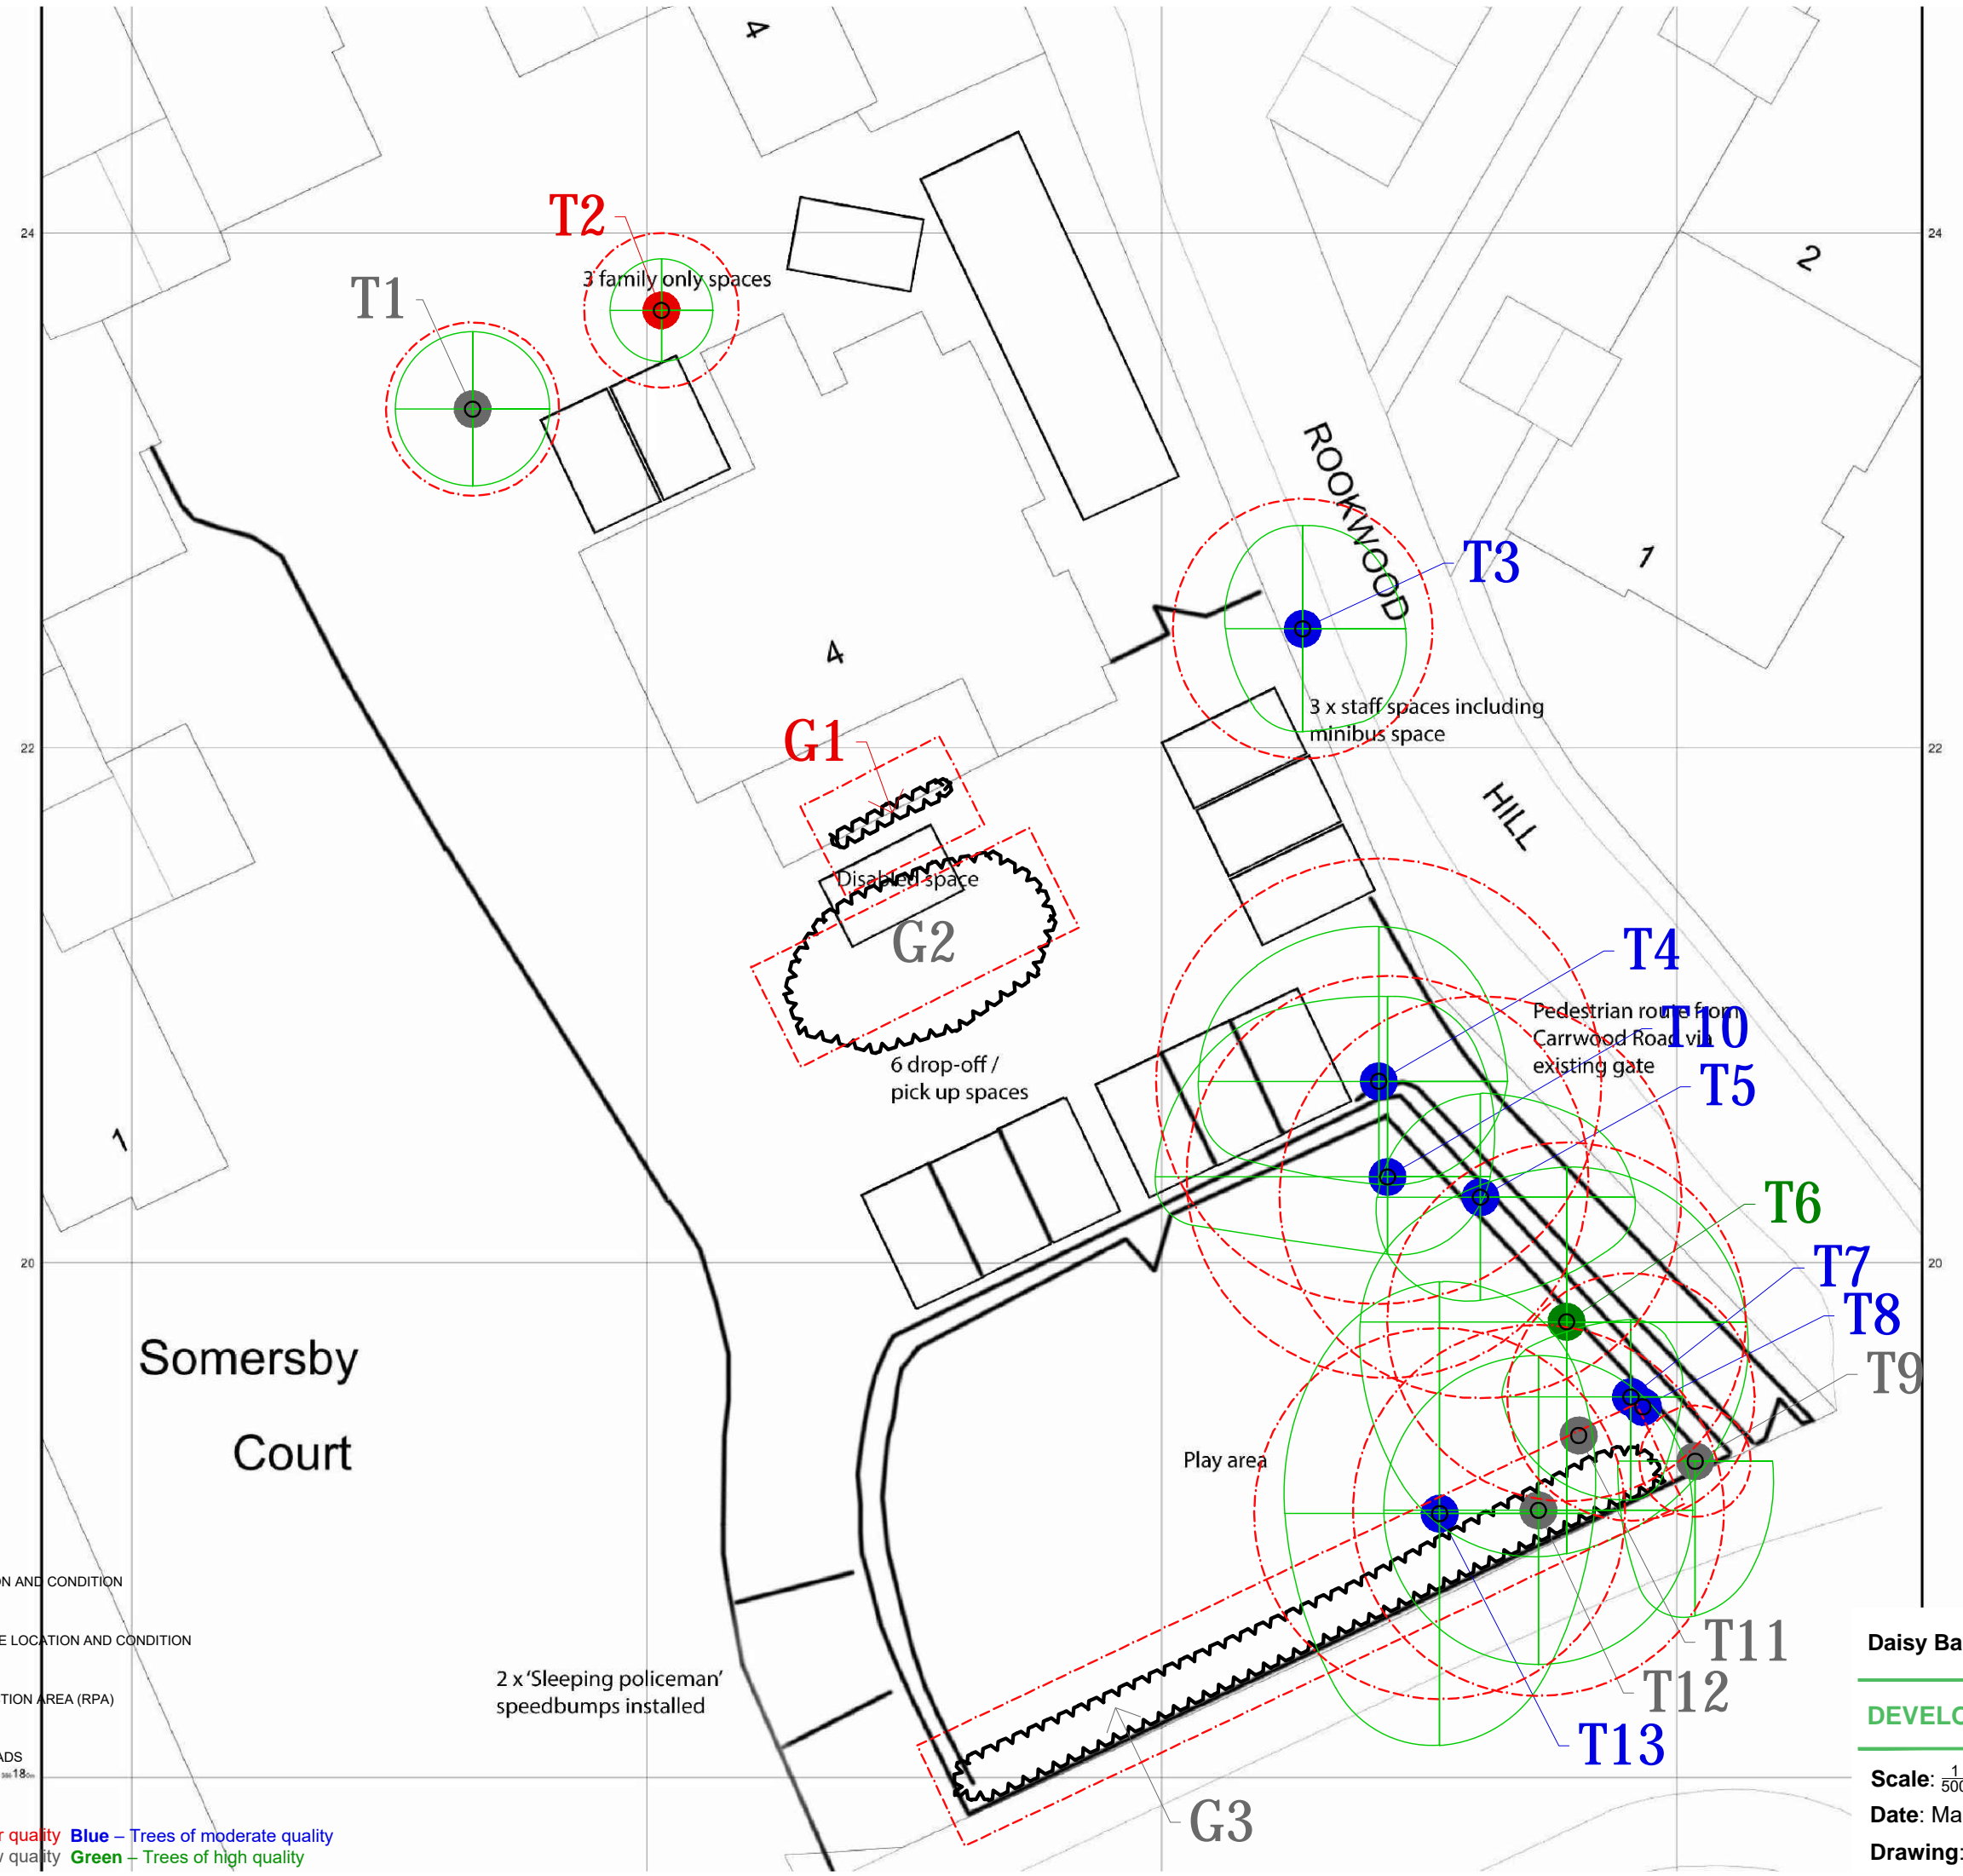

**KEY**

-  TREE LOCATION AND CONDITION
-  GROUP/ HEDGE LOCATION AND CONDITION
-  ROOT PROTECTION AREA (RPA)
-  CROWN SPREADS

**Key to Condition**  
 Red – Trees of poor quality    Blue – Trees of moderate quality  
 Grey – Trees of low quality    Green – Trees of high quality

**Daisy Bank Nursery, Carrwood**

---

**DEVELOPMENT LAYOUT PLAN**

---

Scale: 1/500 @A3  
 Date: March 2022  
 Drawing: MY943/DBN/01 REV -