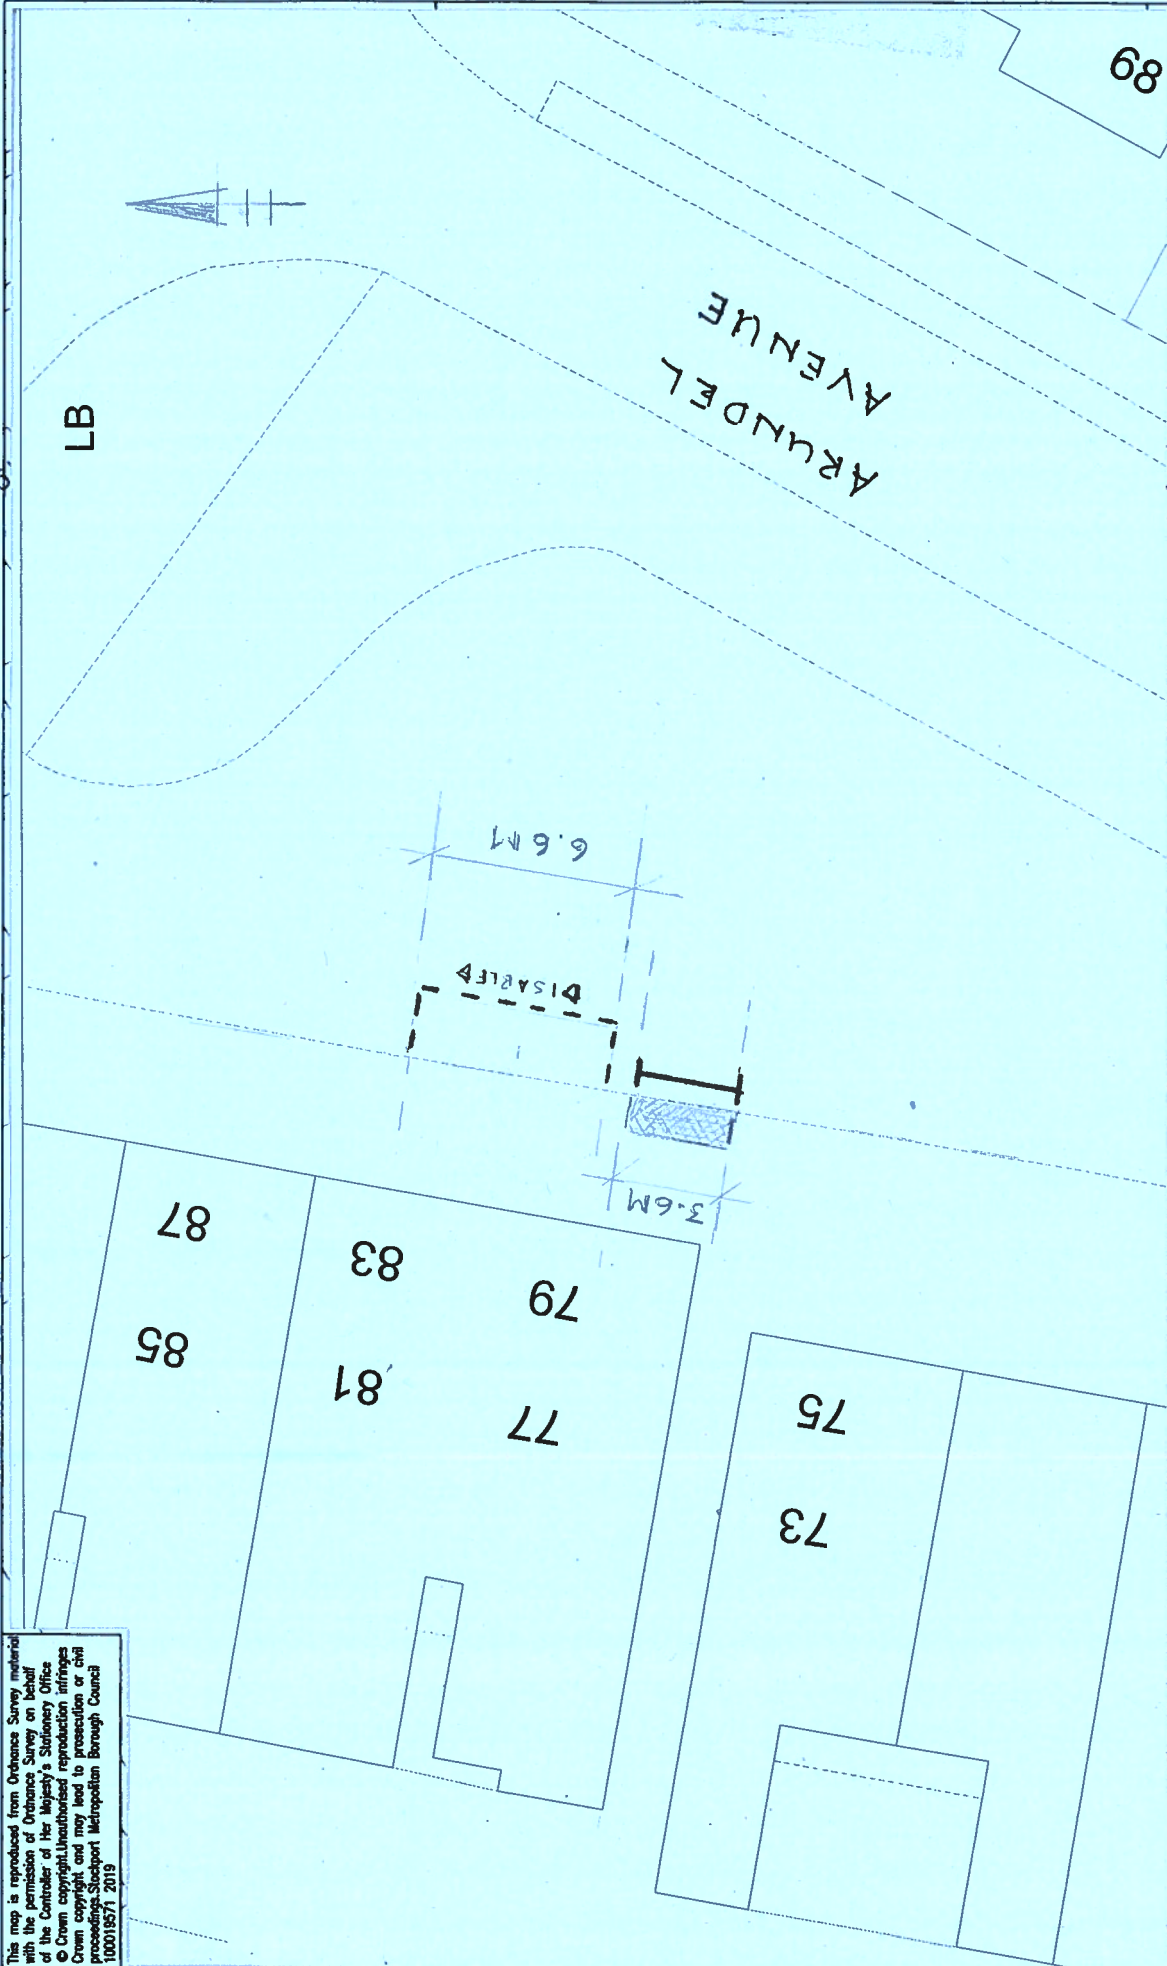

This map is reproduced from Ordnance Survey material with the permission of Ordnance Survey on behalf of the Controller of Her Majesty's Stationery Office.  
 © Crown copyright. Unauthorised reproduction, in whole or in part, is prohibited. All rights reserved.  
 100019571 2019

SCG JOB No.

JOB TITLE ARUNDEL AVENUE, HAZEL GROVE SHOPPING AREA CAR PARK  
 DRAWING TITLE DISABLED BAY MARKING AND LOWERED - KERB FACILITY

**STOCKPORT**  
 METROPOLITAN BOROUGH COUNCIL  
 HIGHWAYS AND TRANSPORTATION  
 STOCKPORT SK1 3XE  
  
 CAROLINE SHIPSON  
 CORPORATE DIRECTOR  
 PLACE

Drawn	MT	Engineer	MT	Checked		Approved	
Date	04.22	Date	04.22	Date		Date	
Scale		Scale	1:250				
Drawing No.		Drawing No.	NM18 - 6353				
Revision		Revision					