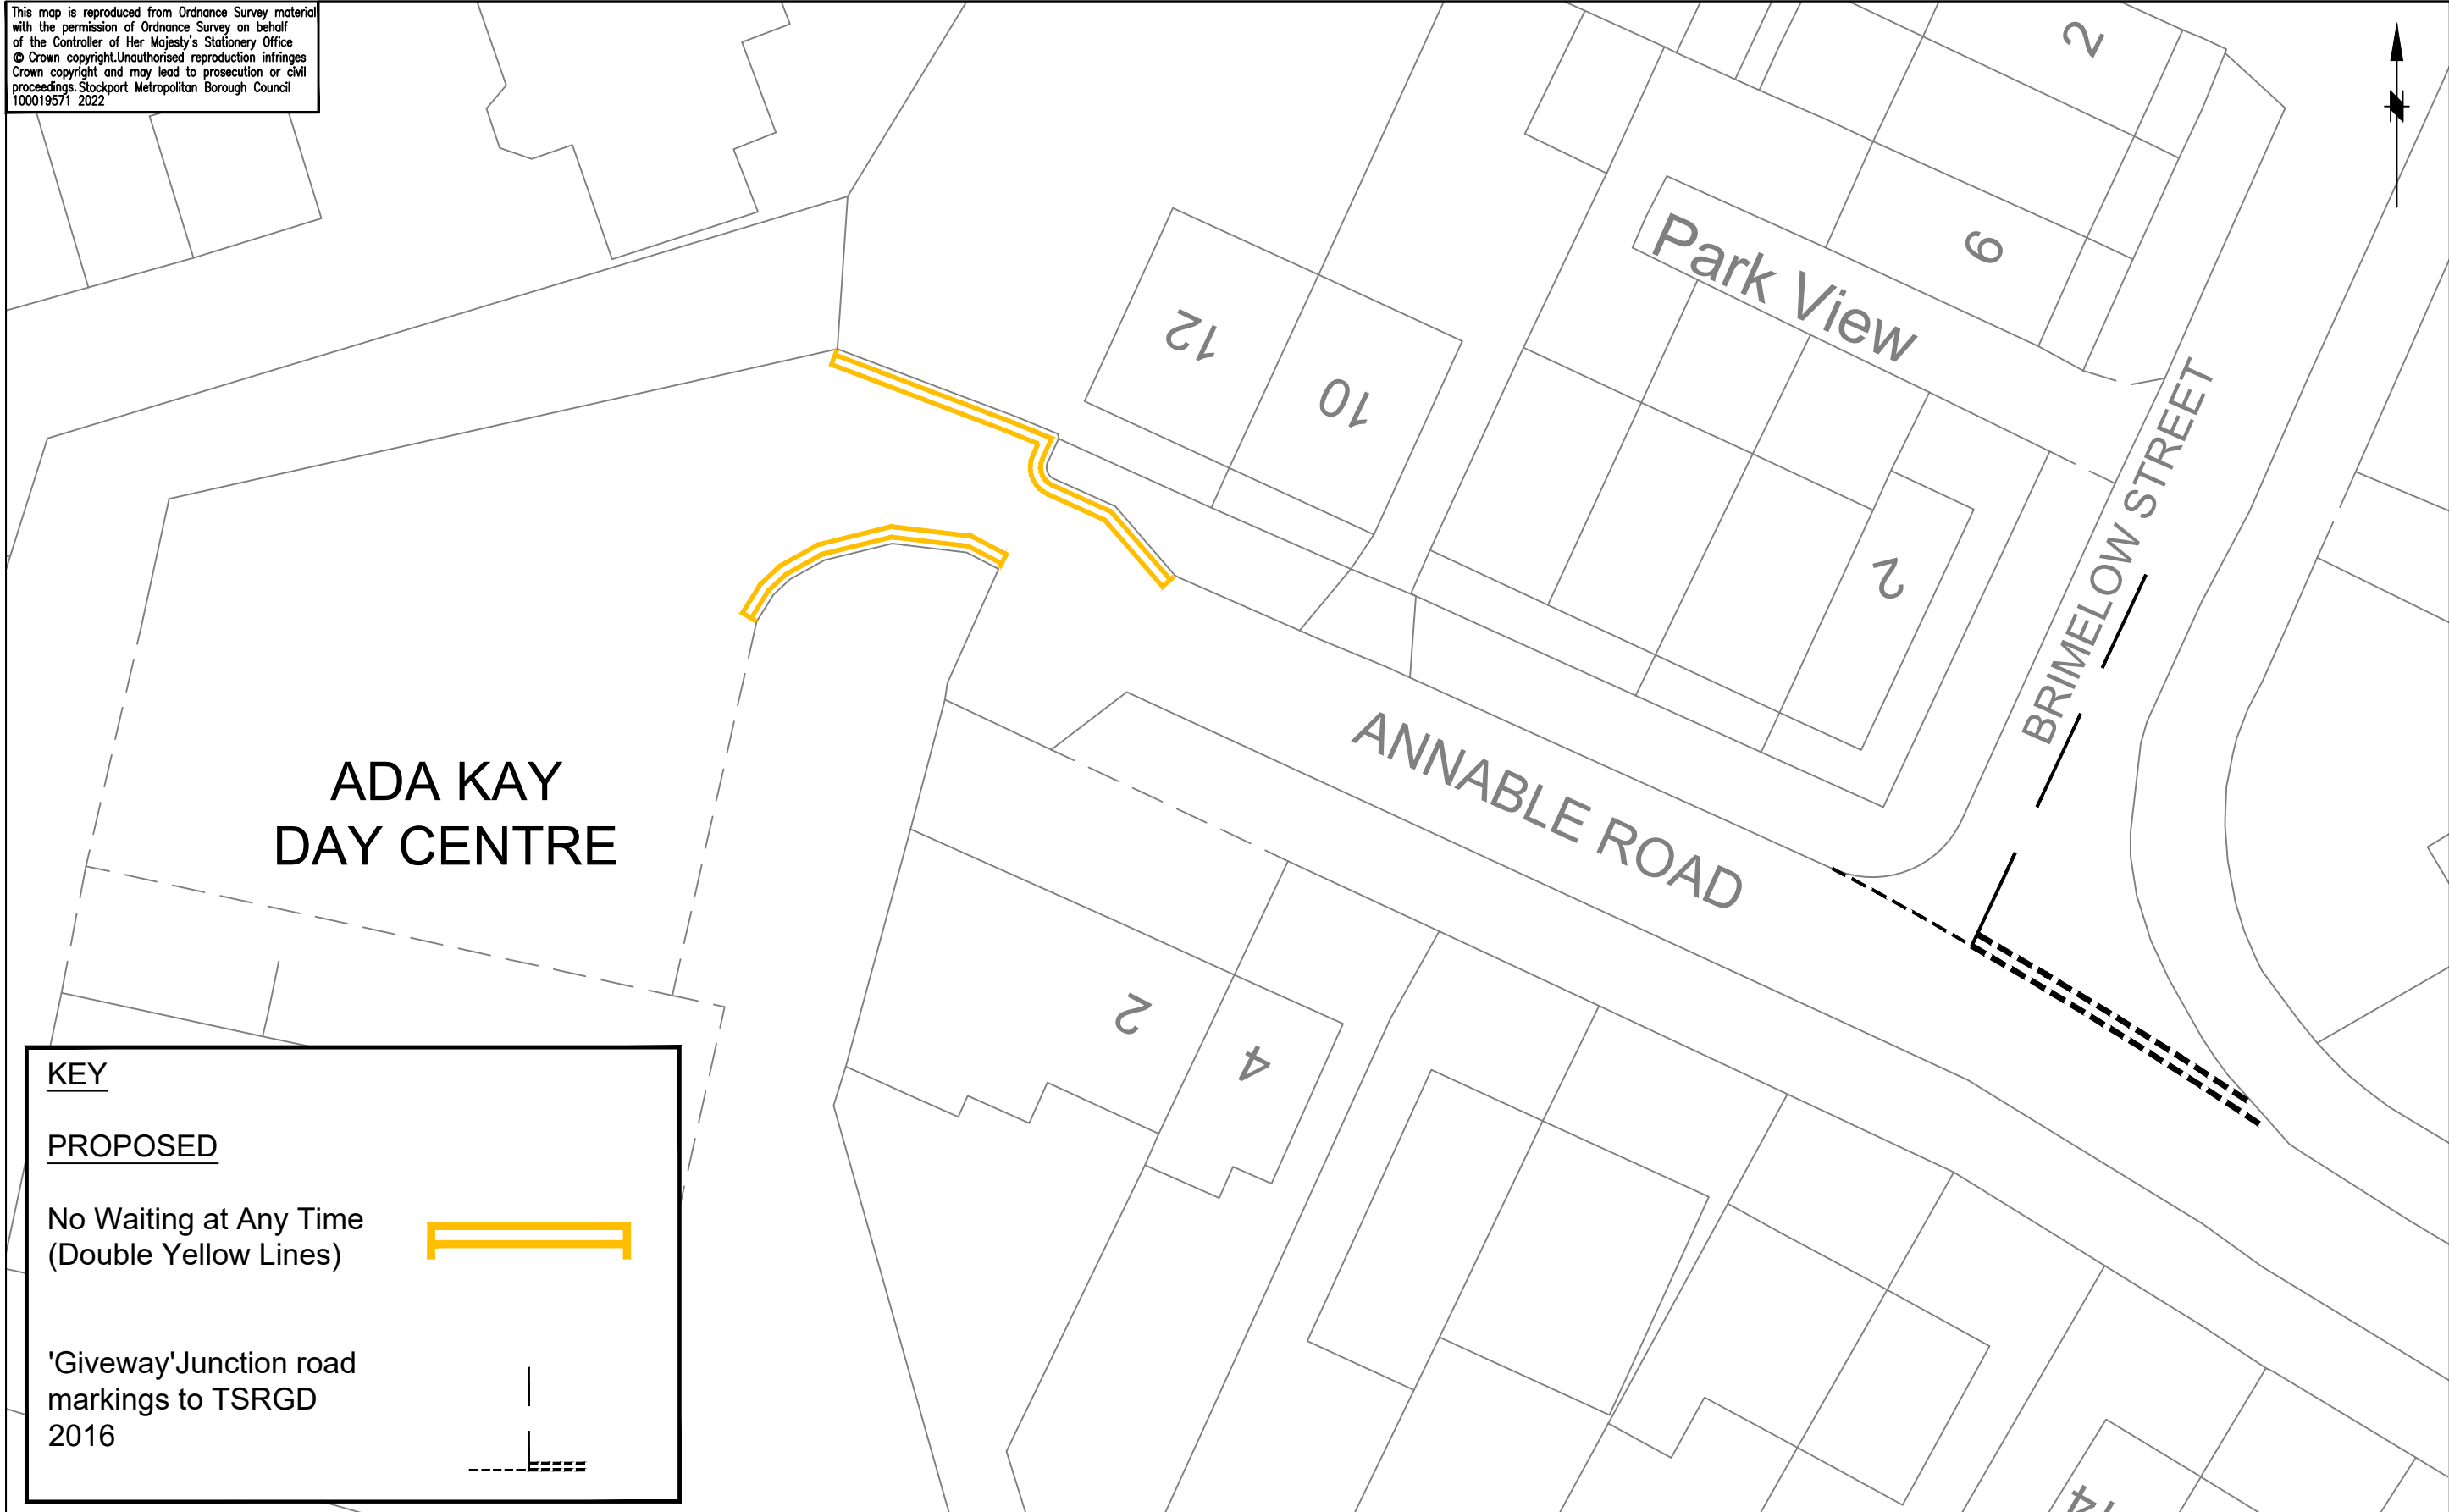

This map is reproduced from Ordnance Survey material with the permission of Ordnance Survey on behalf of the Controller of Her Majesty's Stationery Office © Crown copyright. Unauthorised reproduction infringes Crown copyright and may lead to prosecution or civil proceedings. Stockport Metropolitan Borough Council 100019571 2022

KEY

PROPOSED

No Waiting at Any Time
(Double Yellow Lines) 

'Giveaway' Junction road markings to TSRGD 2016 

STOCKPORT
METROPOLITAN BOROUGH COUNCIL

HIGHWAYS AND TRANSPORTATION
STOPFORD HOUSE
STOCKPORT SK1 3XE
Tel : 0161 474

SERVICES TO PLACE

AMENDMENTS				
DRAWN	CHECKED	DATE	No	AMENDMENT

JOB TITLE
Annable Road, Bredbury

DRAWING TITLE
Traffic Regulation Order
'No Waiting at Any Time'

Drawn CP	Engineer NR	Checked EPS	Approved EPS
Date 01/03/2022	Date 01/03/2022	Date 01/03/2022	Date 01/03/2022
Scale 1:250@A3			
Drawing No. NM8 - 5184 - 01			Revision A