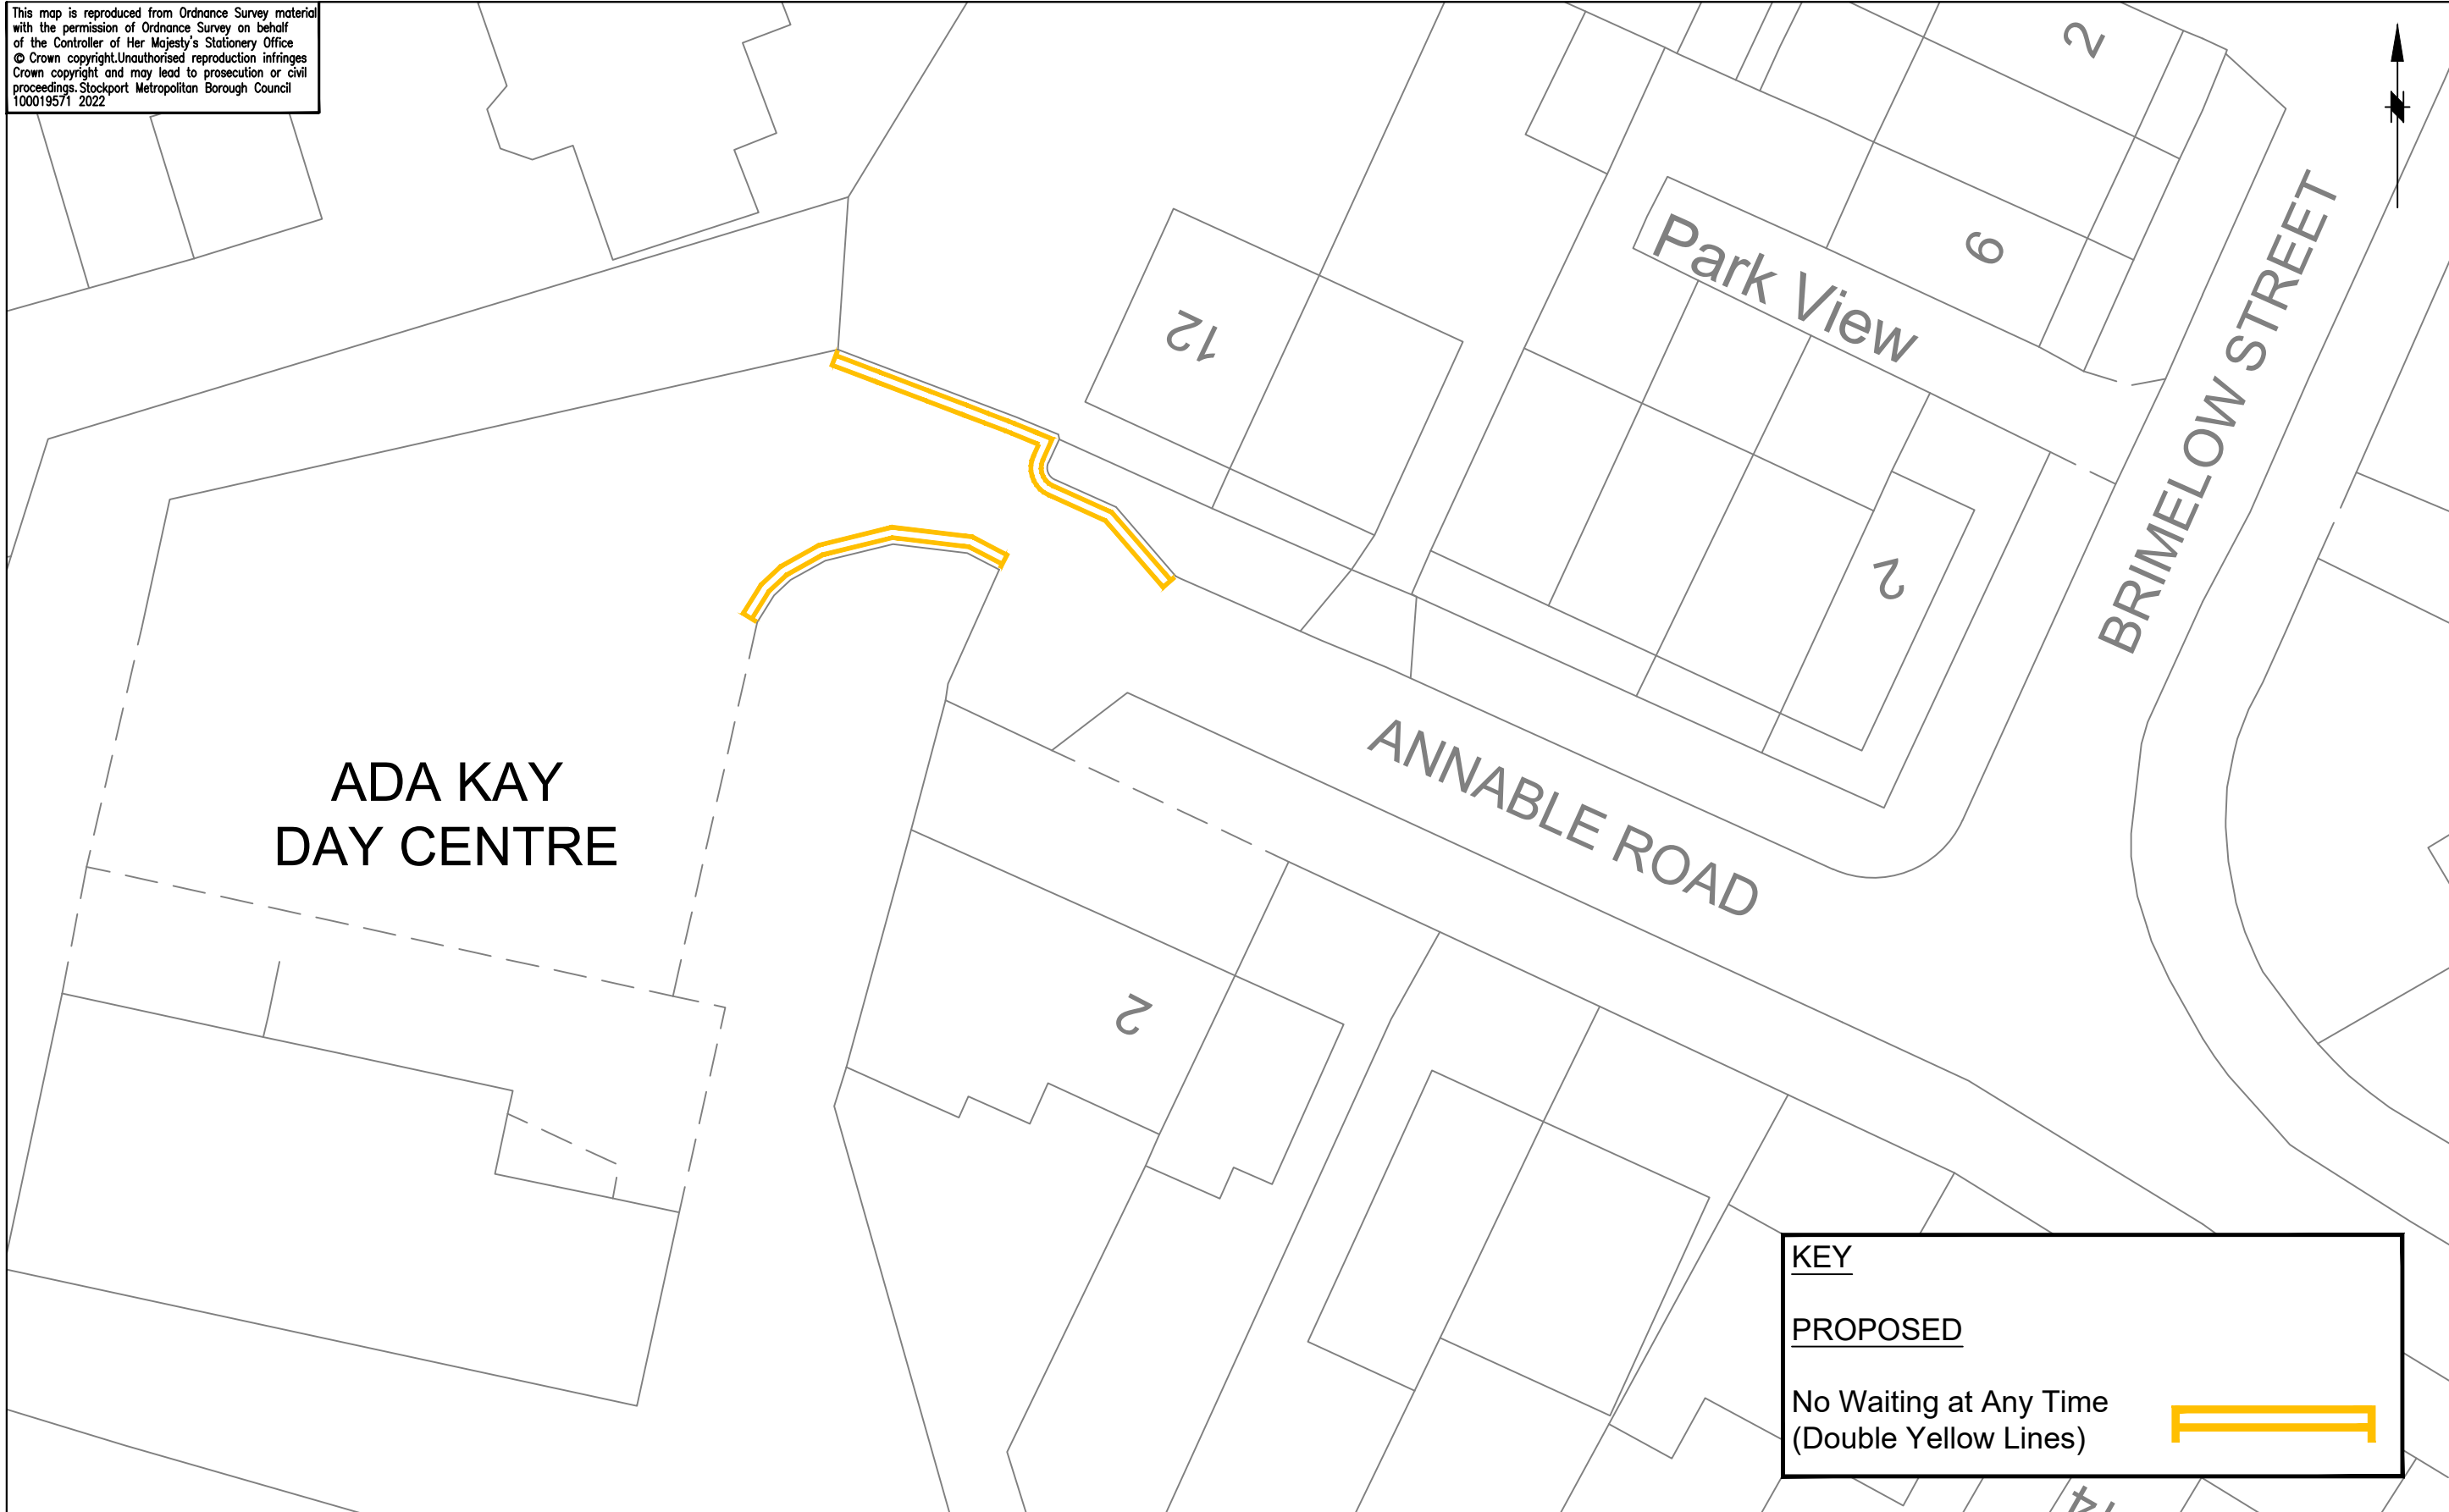

This map is reproduced from Ordnance Survey material with the permission of Ordnance Survey on behalf of the Controller of Her Majesty's Stationery Office © Crown copyright. Unauthorised reproduction infringes Crown copyright and may lead to prosecution or civil proceedings. Stockport Metropolitan Borough Council 100019571 2022

KEY

PROPOSED

No Waiting at Any Time
(Double Yellow Lines) 

STOCKPORT
METROPOLITAN BOROUGH COUNCIL
HIGHWAYS AND TRANSPORTATION
STOPFORD HOUSE
STOCKPORT SK1 3XE
Tel : 0161 474

SERVICES TO PLACE

AMENDMENTS				
DRAWN	CHECKED	DATE	No	AMENDMENT

JOB TITLE
Annable Road, Bredbury

DRAWING TITLE
Traffic Regulation Order
'No Waiting at Any Time'

Drawn CP	Engineer NR	Checked EPS	Approved EPS
Date 01/03/2022	Date 01/03/2022	Date 01/03/2022	Date 01/03/2022
Scale 1:250@A3			
Drawing No. NM8 - 5184 - 01			Revision