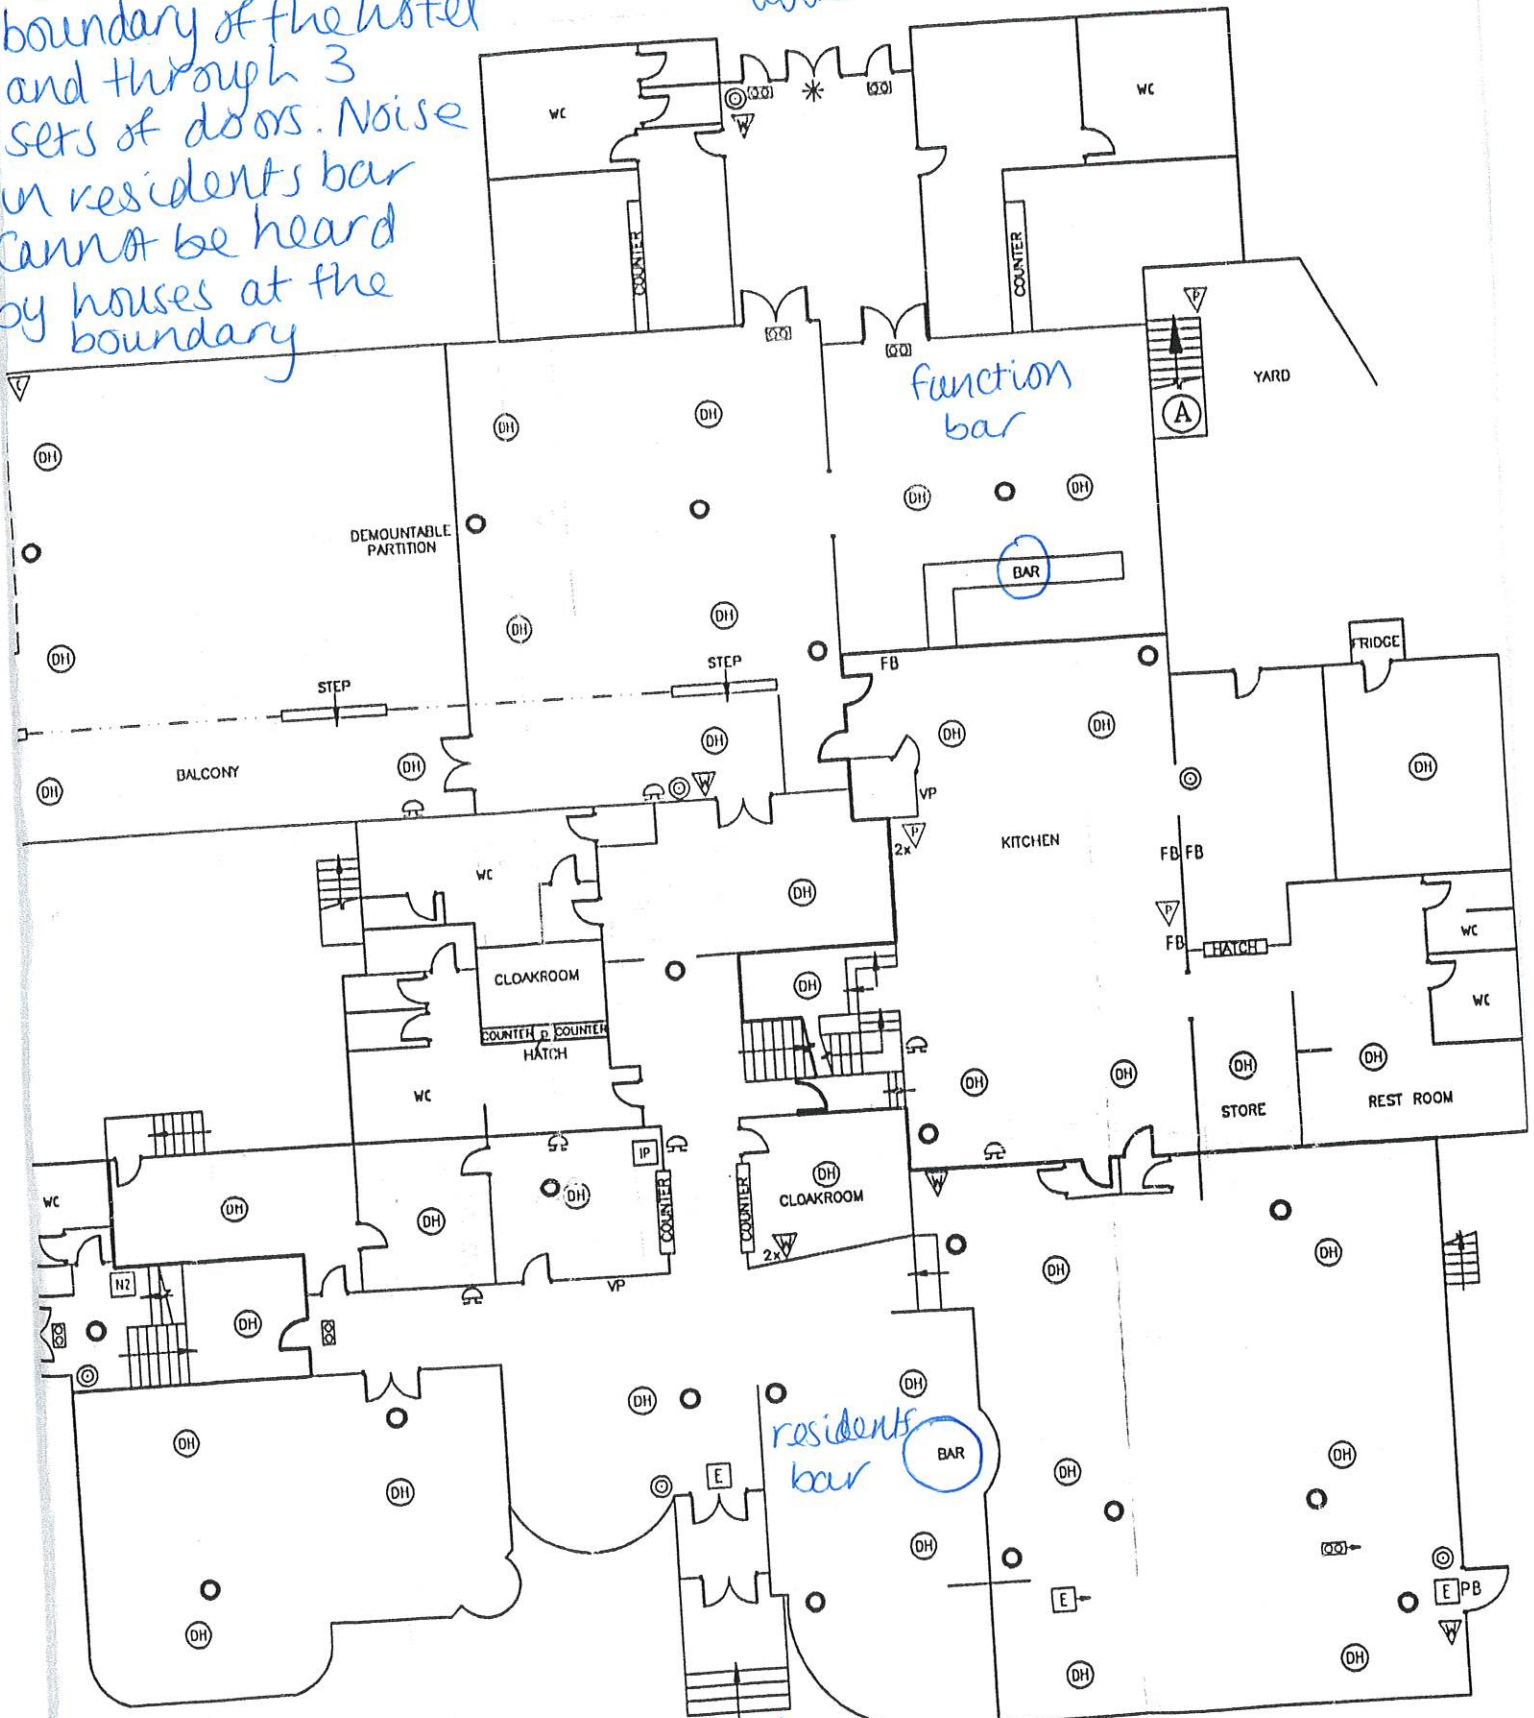

The front residents bar is 60 metres from the boundary of the hotel and through 3 sets of doors. Noise in residents bar cannot be heard by houses at the boundary

functionsuite doors

main hotel entrance  
GROUND FLOOR