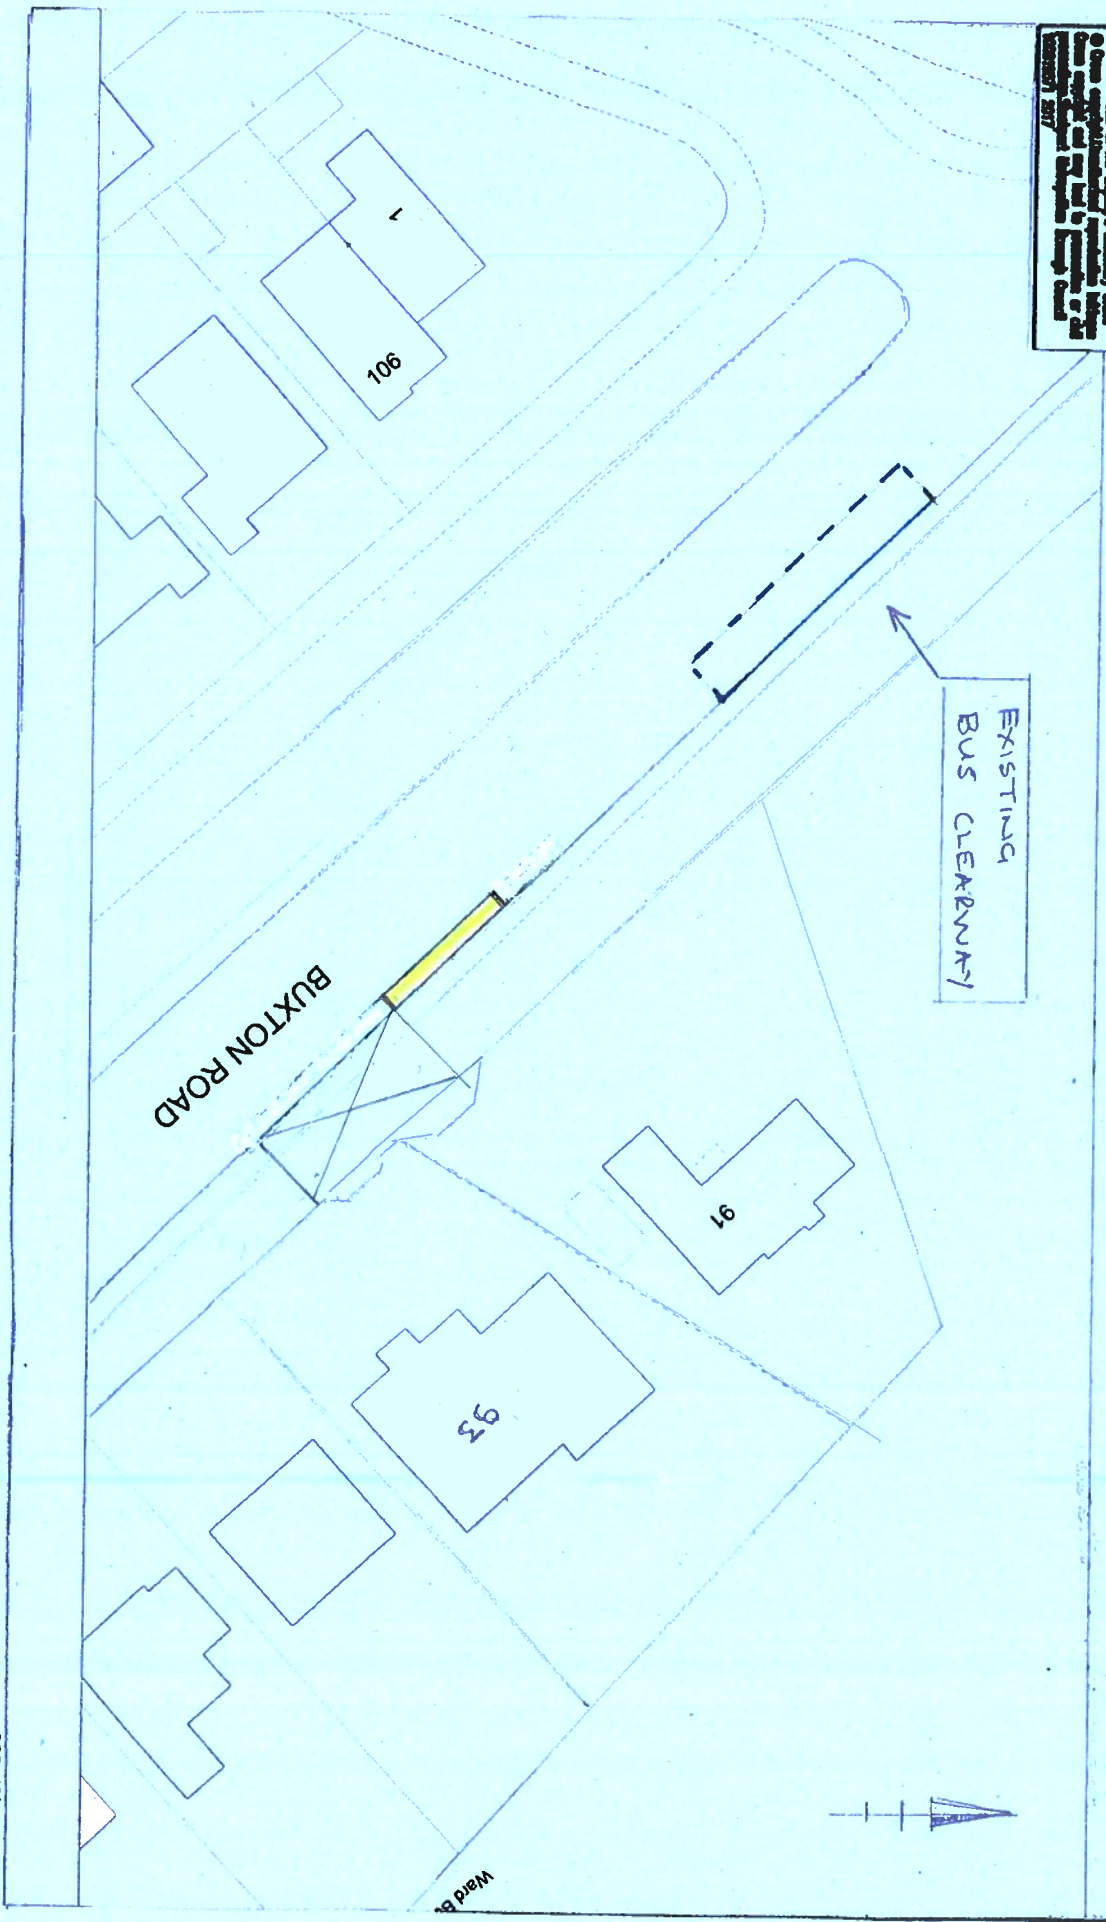

This map is intended to show the proposed layout of the proposed road and is not to be used as a legal document. It is the responsibility of the applicant to ensure that the proposed layout complies with all relevant legislation and regulations. The Council is not responsible for any errors or omissions on this map. (Revised 1/2017)

JOB TITLE
 BUXTON ROAD, HAZEL GROVE

DRAWING TITLE
 PROPOSED NO WAITING
 AT ANY TIME

STOCKPORT
 METROPOLITAN BOROUGH COUNCIL

STOCKPORT ROAD

Scale	MT	7.20	Scale	MT	7.20
Scale		1:500	Scale		
Scale		NMB-4114-001A	Scale		