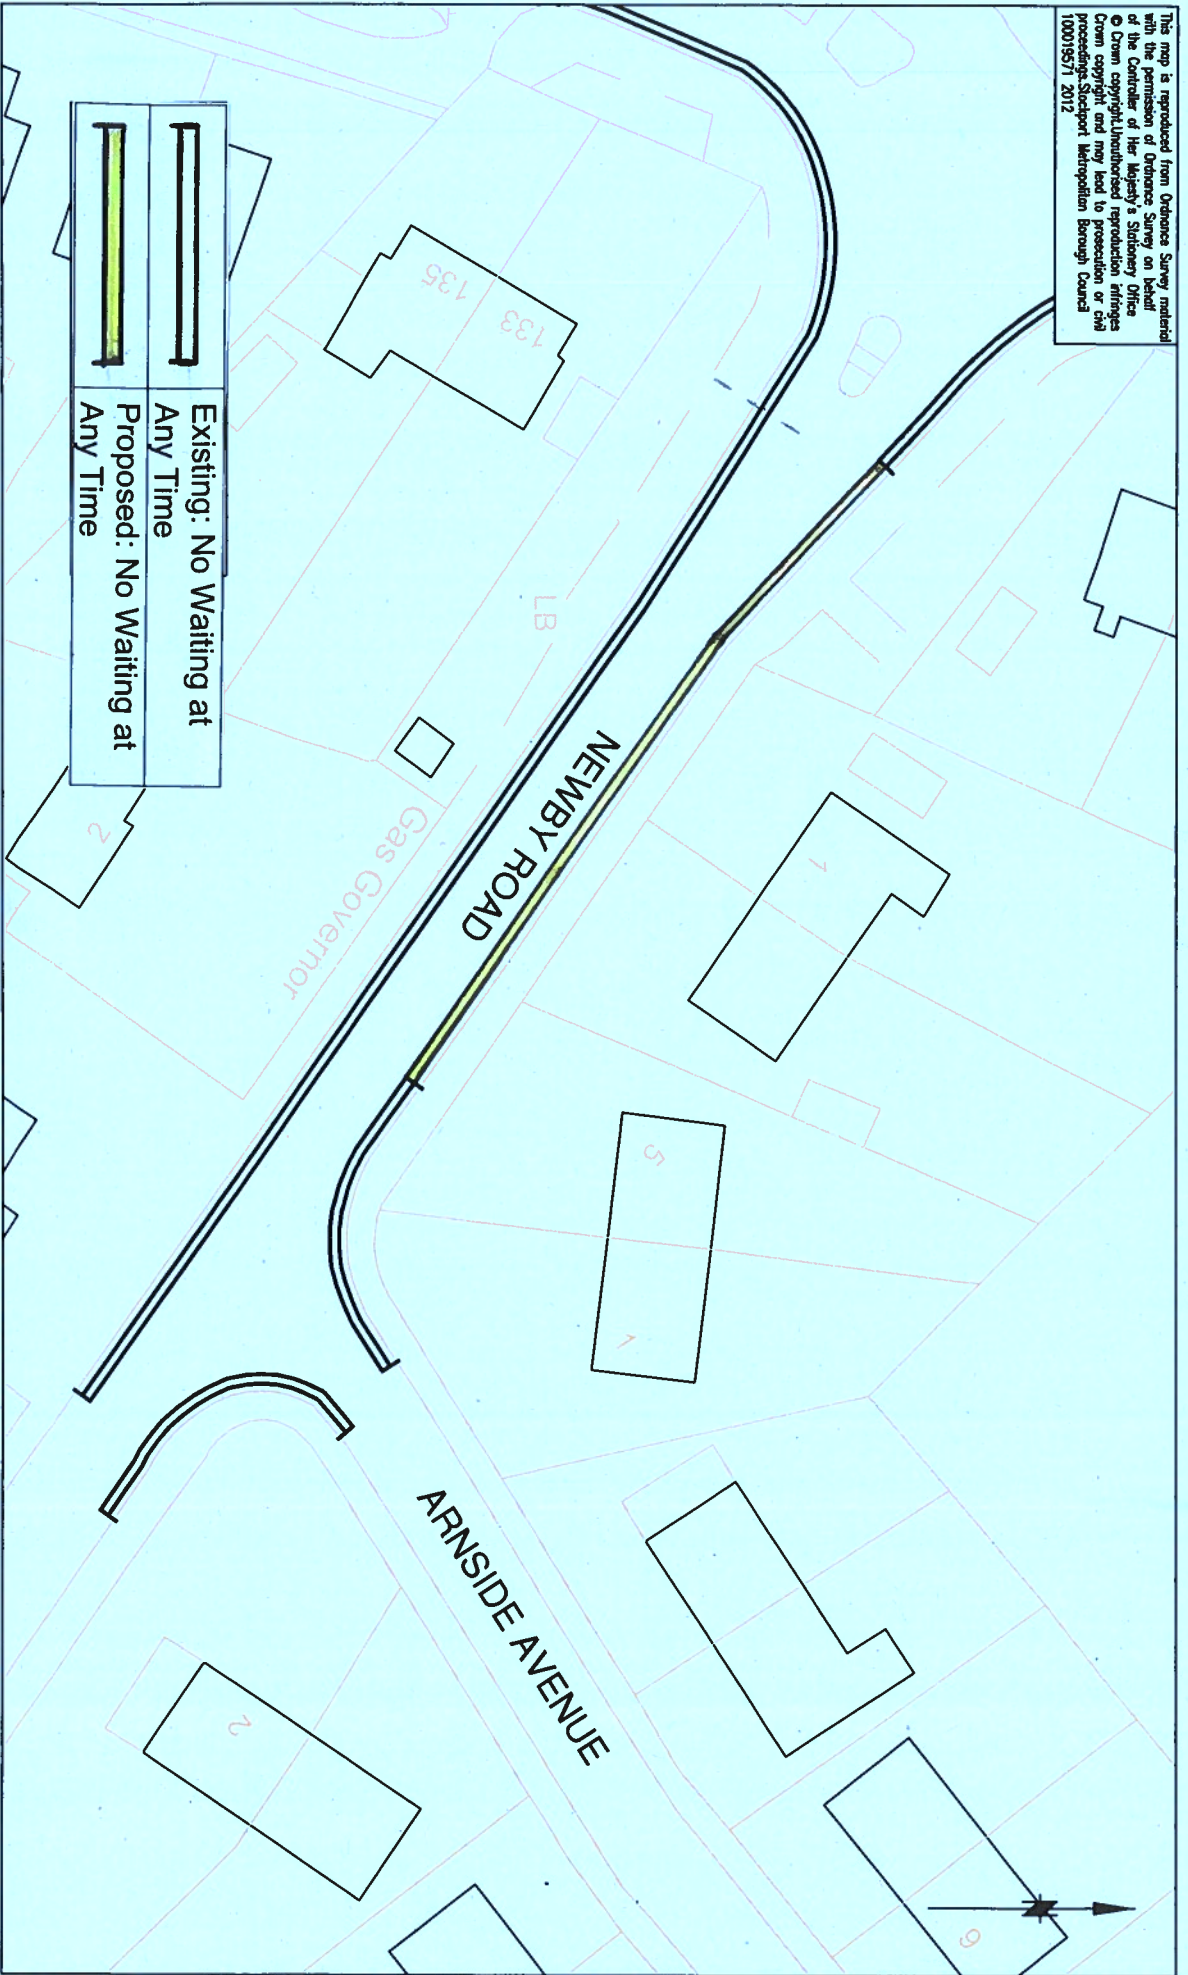

This map is reproduced from Ordnance Survey material with the permission of Ordnance Survey on behalf of the Controller of Her Majesty's Stationery Office © Crown copyright. Unauthorised reproduction infringes Crown copyright and may lead to prosecution or civil proceedings. Stockport Metropolitan Borough Council 100019571 2012

	Proposed: No Waiting at Any Time
	Existing: No Waiting at Any Time

SCG JOB No. M1840

AMENDMENTS

DRAWN	CHECKED	DATE	No	AMENDMENT

JOB TITLE

Newby Road, Hazel Grove

DRAWING TITLE

NO WAITING RESTRICTIONS

STOCKPORT
METROPOLITAN BOROUGH COUNCIL

HIGHWAYS AND TRANSPORTATION
STOCKPORT HOUSE
STOCKPORT SK1 3ZG
Tel : 0161 474

CAROLINE SIMPSON
CIVIL ENGINEER

Scale 1:500

Drawing No. NMB-4214-001

Revision