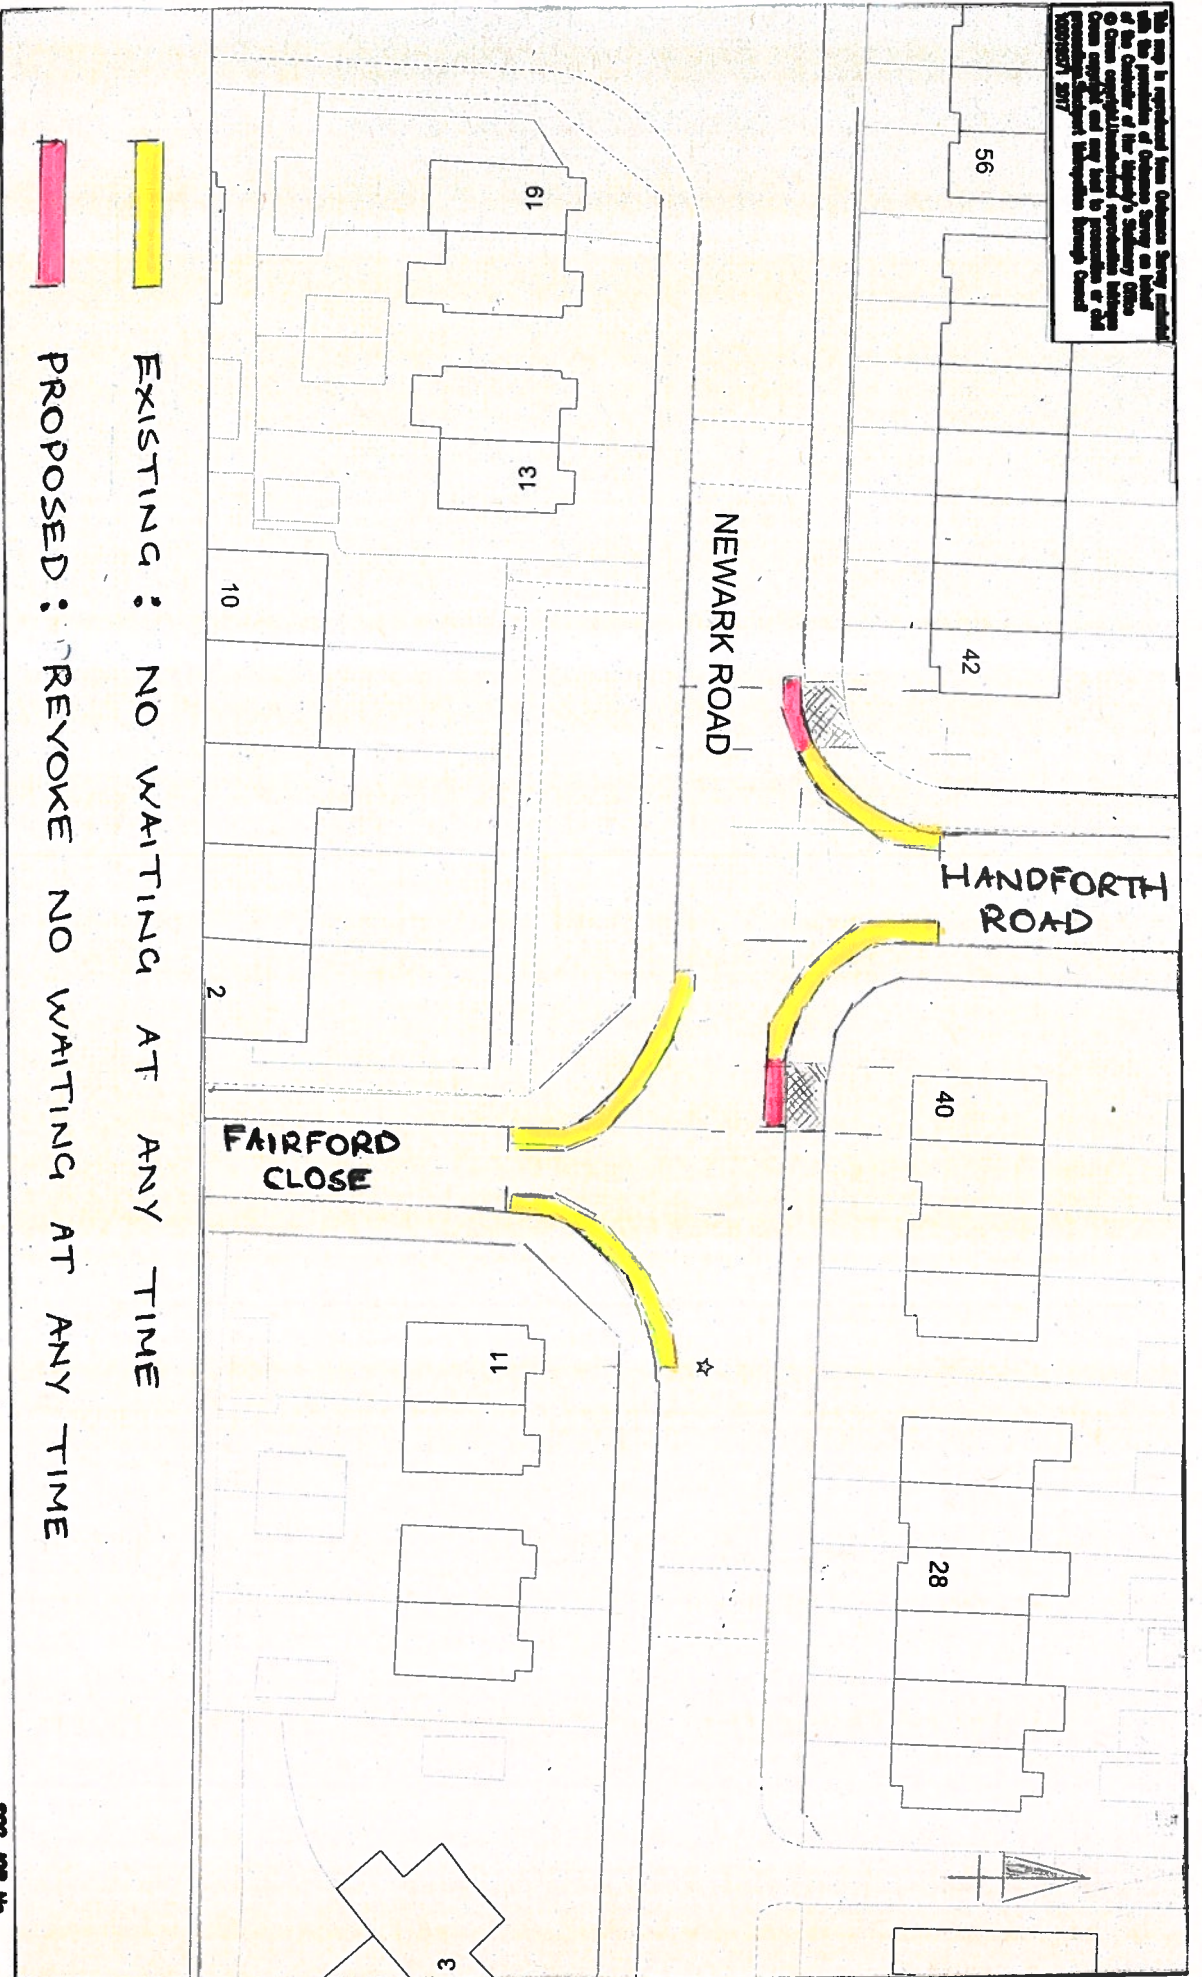

This map is reproduced from Ordnance Survey material with the permission of Ordnance Survey on behalf of the Controller of Her Majesty's Stationery Office. Crown copyright and database right. All rights reserved. No warranty is made by the Controller as to the accuracy of the information shown on this map. Ordnance Survey 2017

- EXISTING : NO WAITING AT ANY TIME
- PROPOSED : REVOKE NO WAITING AT ANY TIME

SCB JOB No.

JOB TITLE  
**NEWARK ROAD & HANDFORTH ROAD,  
 REDDISH**

DRAWING TITLE  
**TRAFFIC REGULATION ORDERS**

  
**STOCKPORT**  
 METROPOLITAN BOROUGH COUNCIL

  
 TRAFFIC REGULATION ORDERS

Scale	1:500
Drawn by	NMB-310B-001B
Checked by	
Date	
Issue	