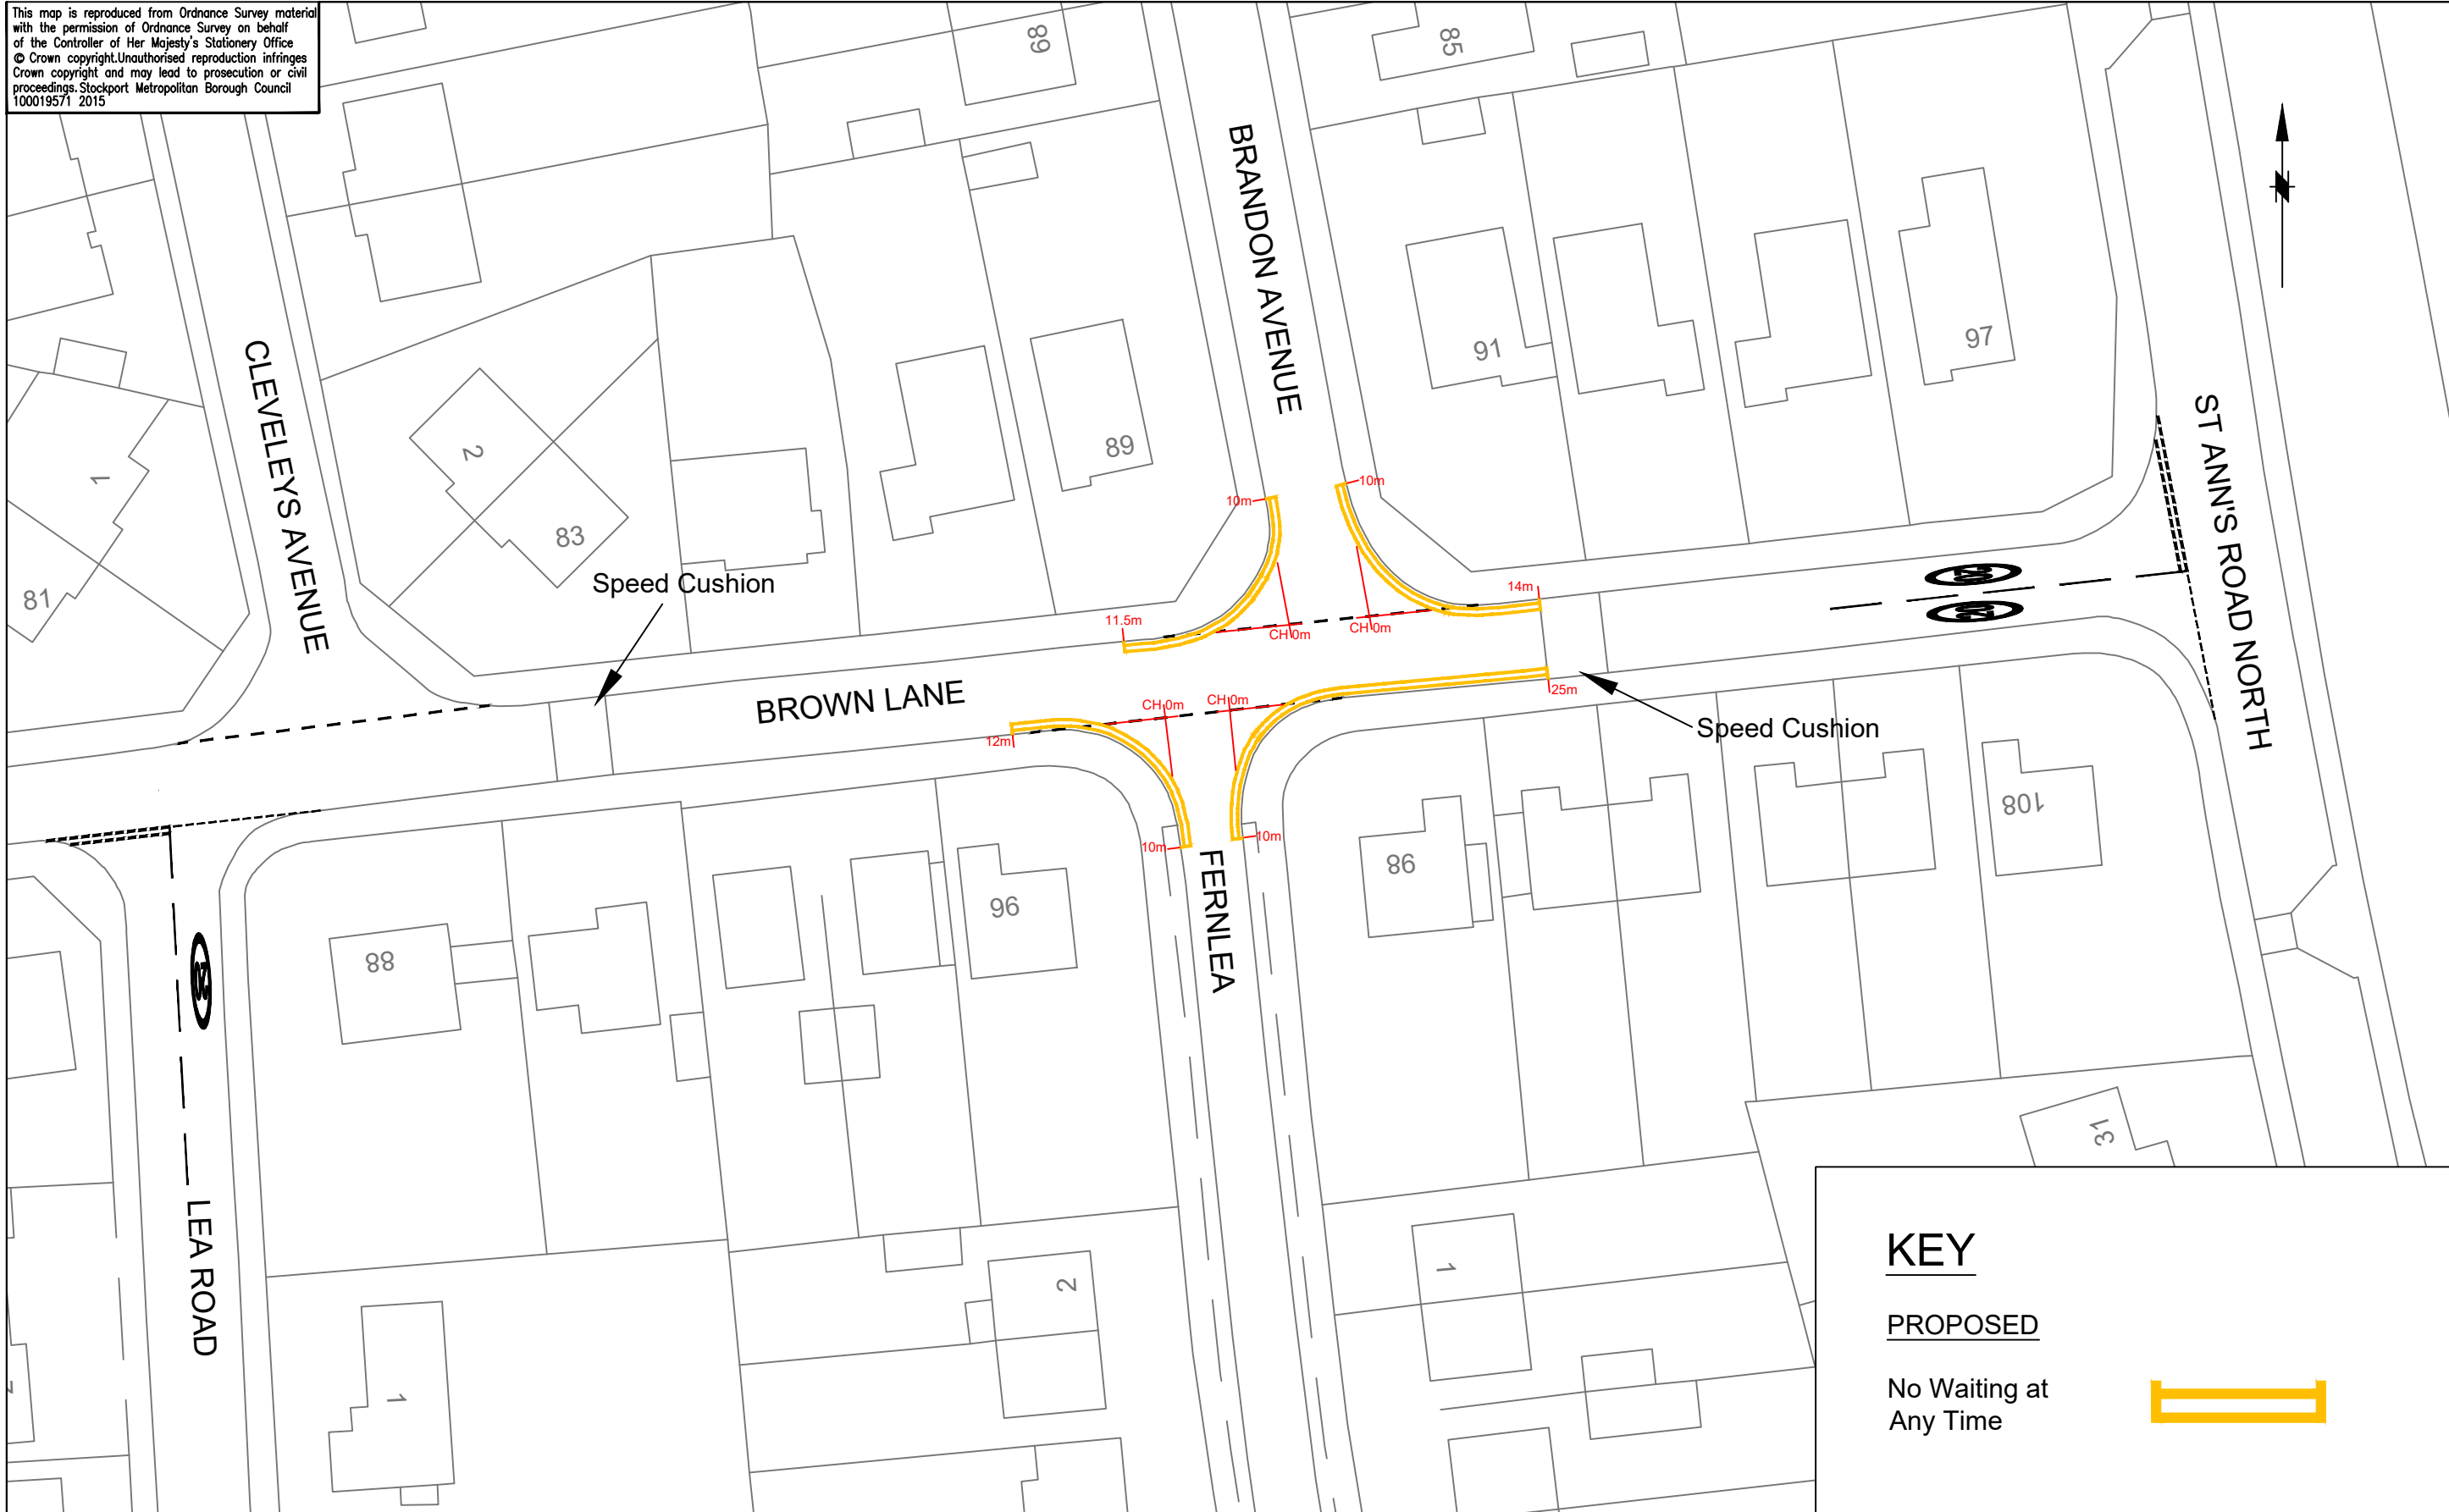

This map is reproduced from Ordnance Survey material with the permission of Ordnance Survey on behalf of the Controller of Her Majesty's Stationery Office © Crown copyright. Unauthorised reproduction infringes Crown copyright and may lead to prosecution or civil proceedings. Stockport Metropolitan Borough Council 100019571 2015

JOB TITLE
Fernlea / Brown Lane, Heald Green

DRAWING TITLE
Proposed TRO - 'No Waiting at Any Time'

Filename			
Drawn CP	Engineer CP	Checked EPS	Approved EPS
Date 13/11/2018	Date 13/11/2018	Date 13/11/2018	Date 13/11/2018
Scale 1:500			
Drawing No. NM8-5071-01			Revision A