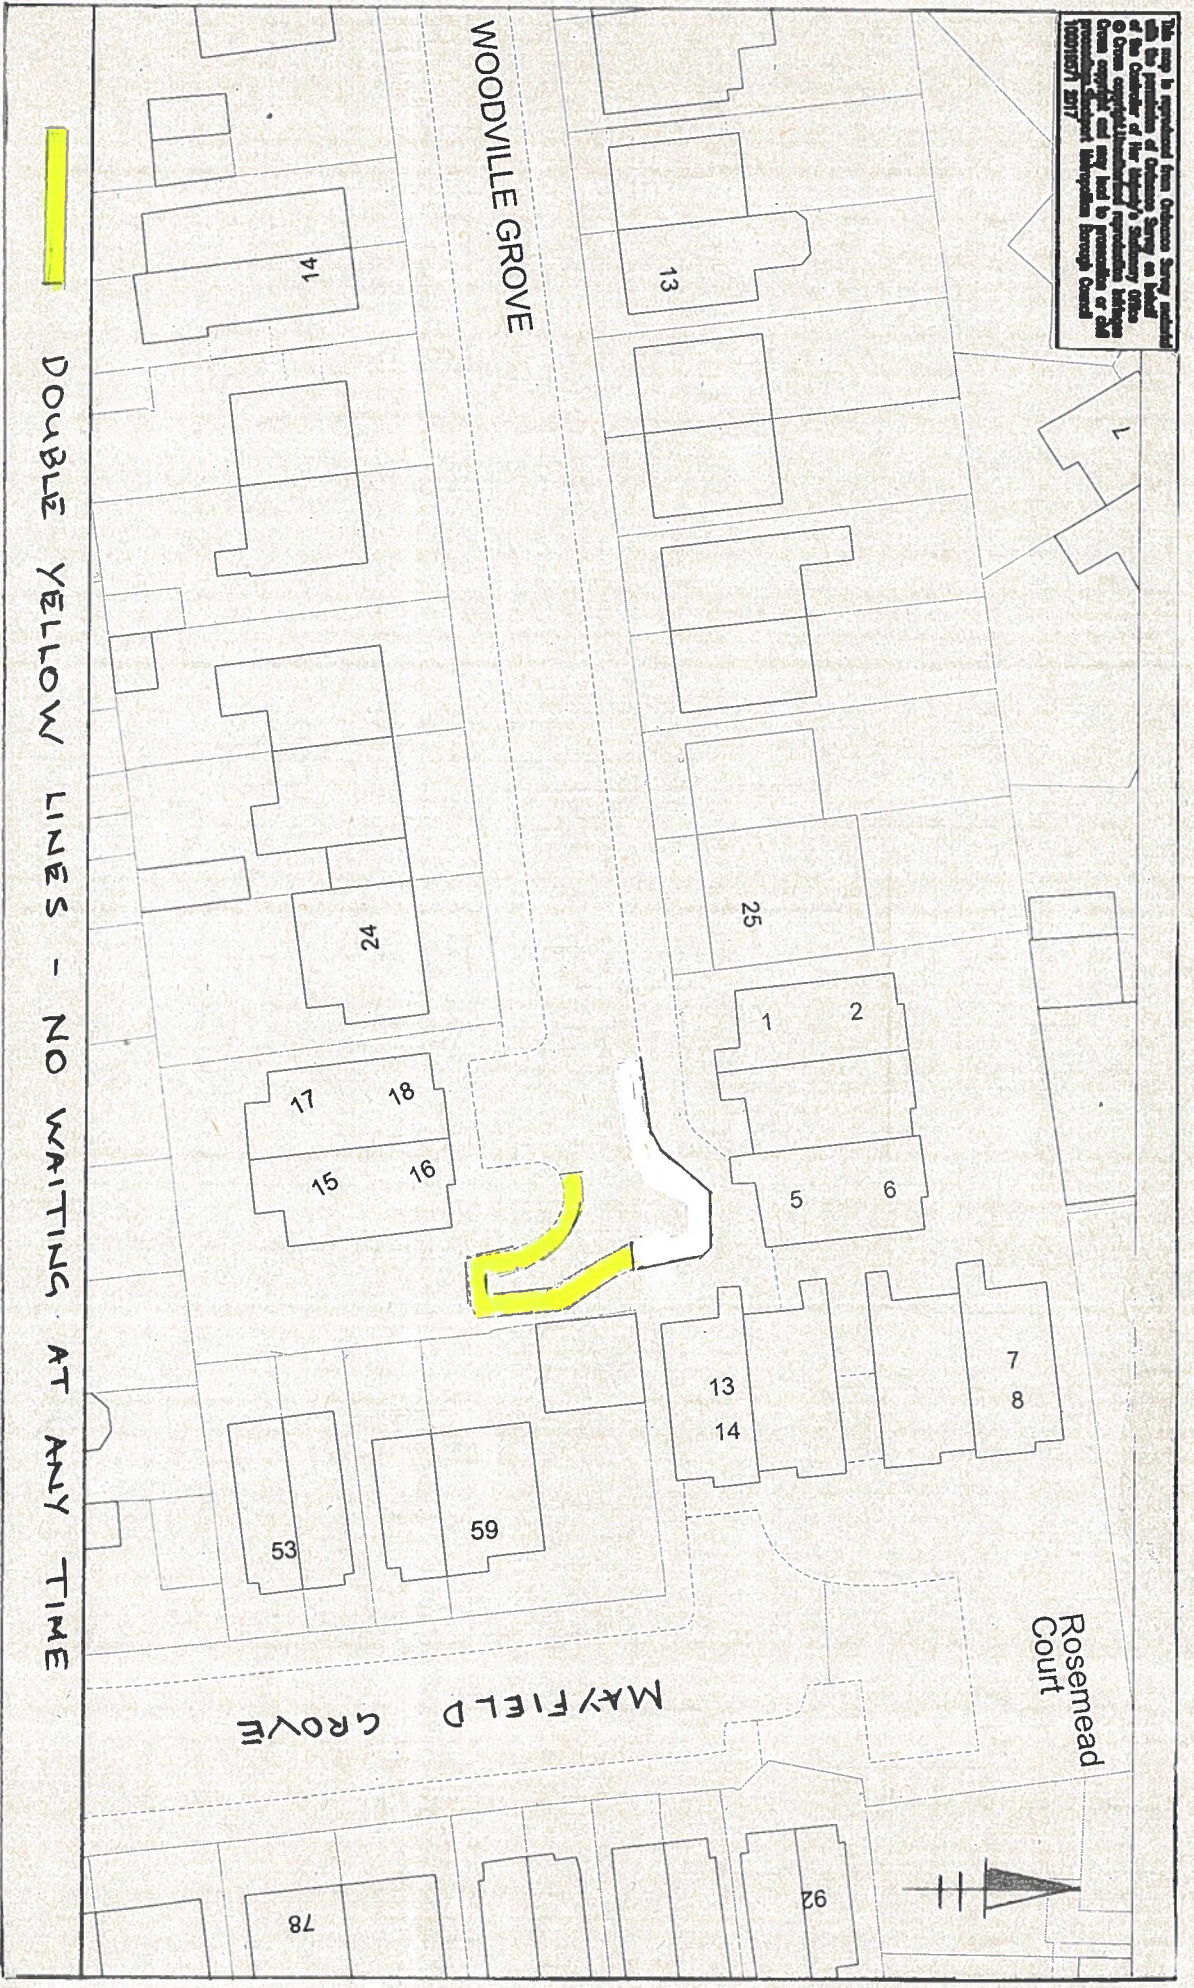

JOB TITLE
WOODVILLE GROVE, REDDISH

DRAWING TITLE
PROPOSED NO WAITING RESTRICTIONS

STOCKPORT
METROPOLITAN BOROUGH COUNCIL

PLANNING PERMISSION
STOCKPORT METROPOLITAN BOROUGH COUNCIL
PLANNING AND BUILDING CONTROL
STOCKPORT METROPOLITAN BOROUGH COUNCIL
STOCKPORT METROPOLITAN BOROUGH COUNCIL
STOCKPORT METROPOLITAN BOROUGH COUNCIL

Issue	MT	Author	MT	Checked	Approved
Date	16.20	Date	10.20	Date	
Scale	1:500	Scale		Scale	
Drawing No.	NMB-5145-001A	Sheet		Sheet	

SC09 JOB No.