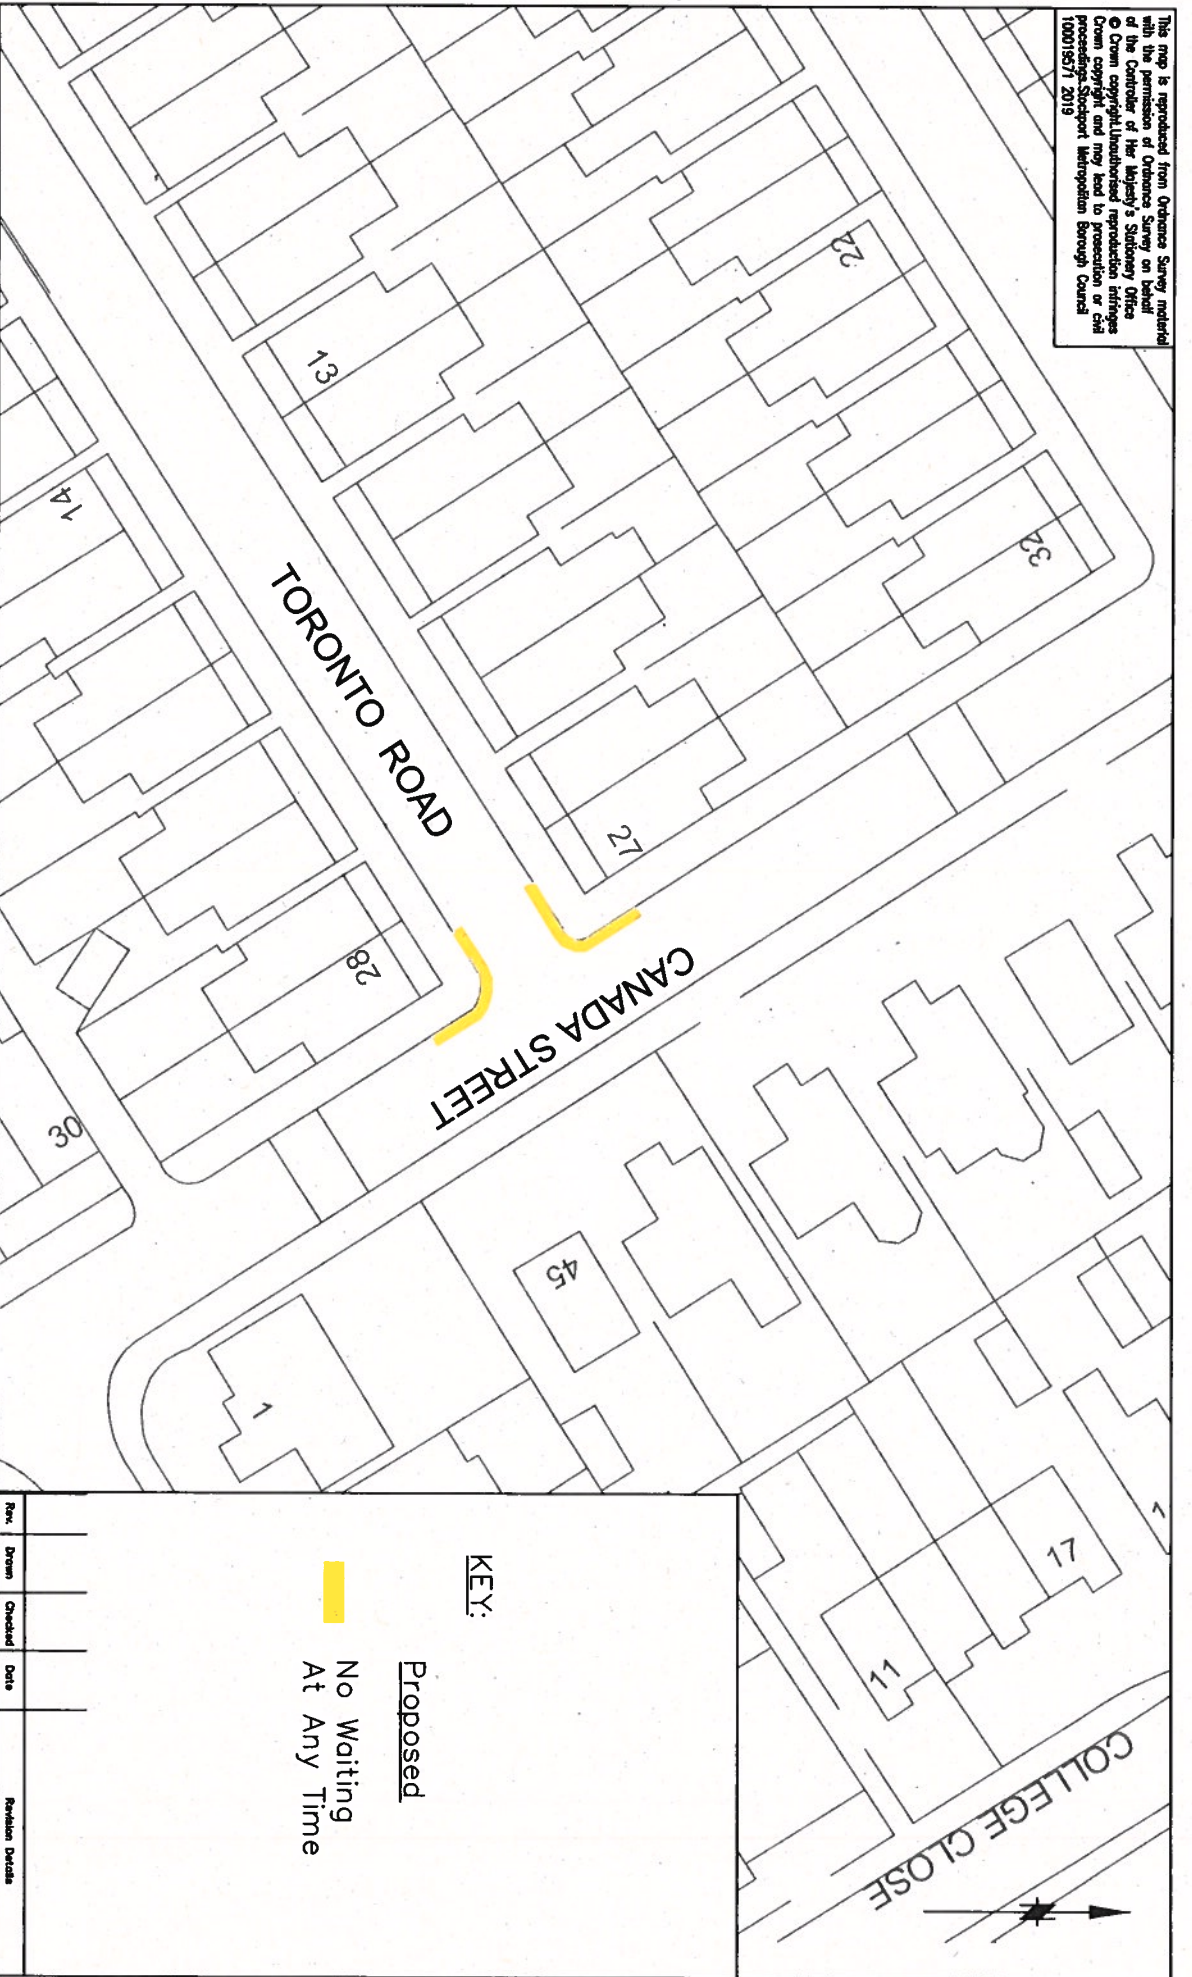

This map is reproduced from Ordnance Survey material with the permission of Ordnance Survey on behalf of the Controller of Her Majesty's Stationery Office. Crown copyright and may lead to prosecution or civil proceedings. Stockport Metropolitan Borough Council 100015671 2019

KEY:

Proposed

No Waiting
At Any Time

Rev.	Drawn	Checked	Date	Revision Details

SCG JOB No.

JOB TITLE

Toronto Road & Canada Street, Heaviley

DRAWING TITLE