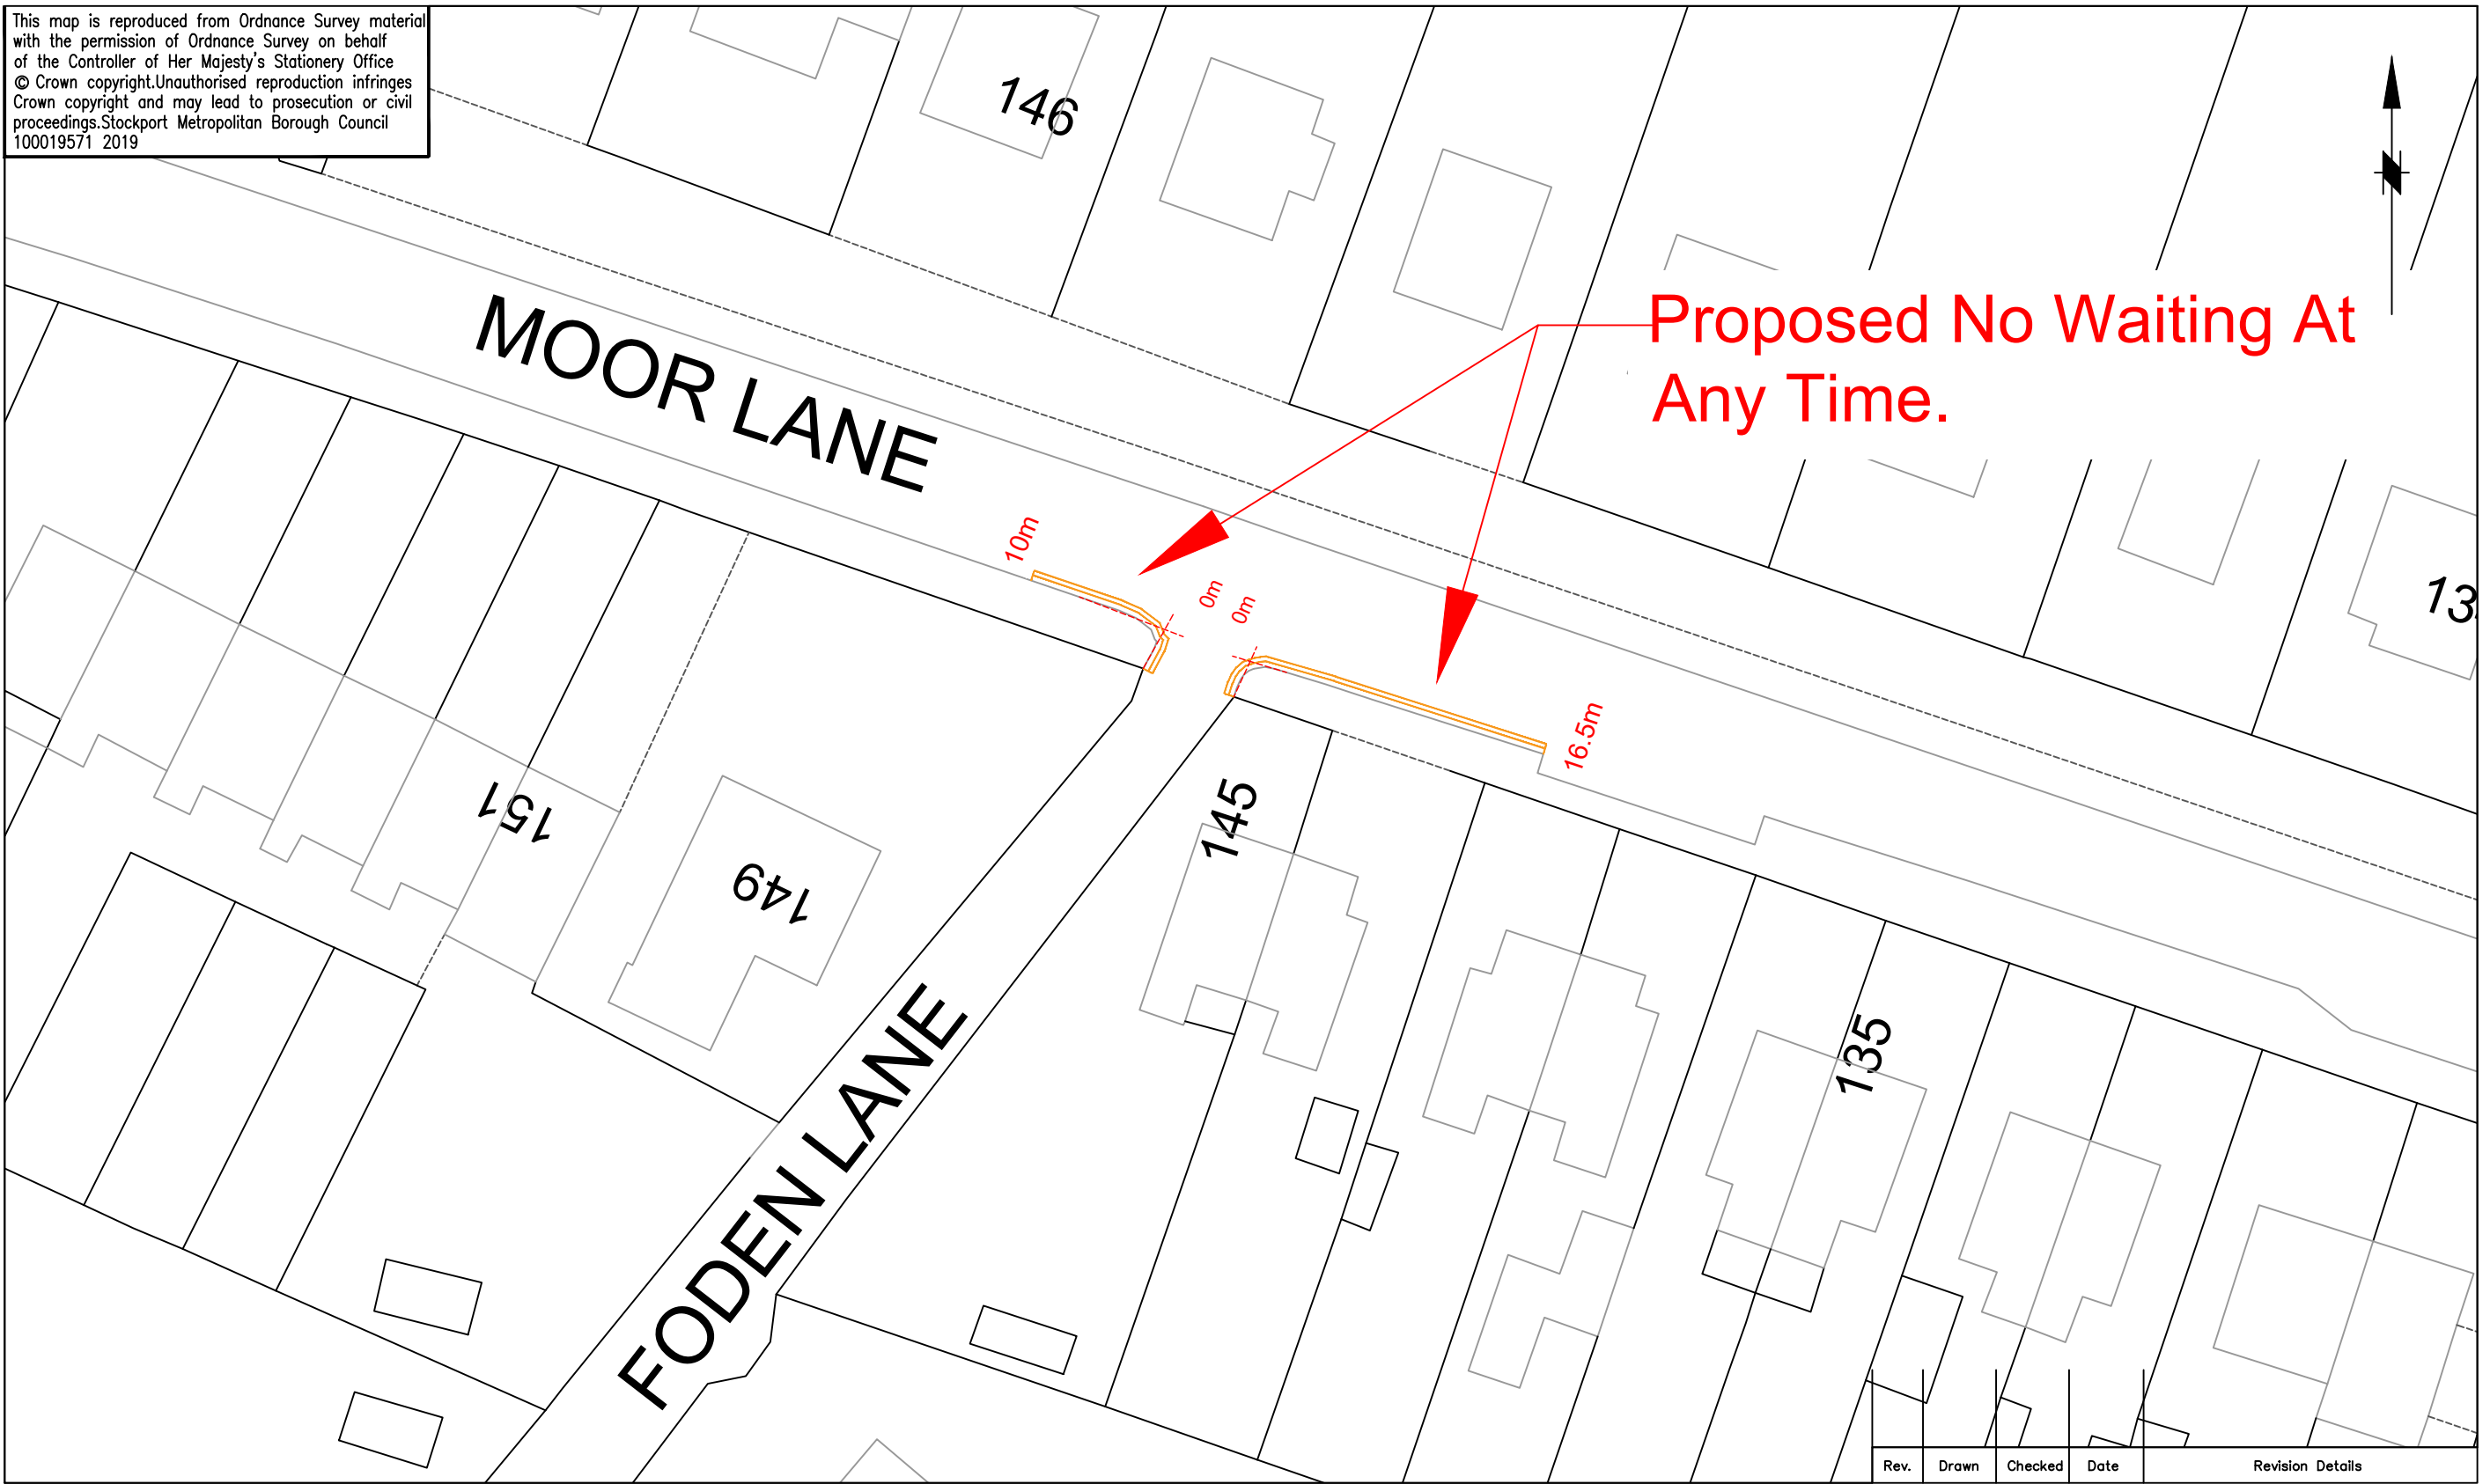

This map is reproduced from Ordnance Survey material with the permission of Ordnance Survey on behalf of the Controller of Her Majesty's Stationery Office © Crown copyright. Unauthorised reproduction infringes Crown copyright and may lead to prosecution or civil proceedings. Stockport Metropolitan Borough Council 100019571 2019

Proposed No Waiting At Any Time.

Rev.	Drawn	Checked	Date	Revision Details

SCG JOB No.

JOB TITLE
Moor Lane, Woodford - Junction of Foden Lane

DRAWING TITLE
Proposed No Waiting At Any Time - Parking Restrictions