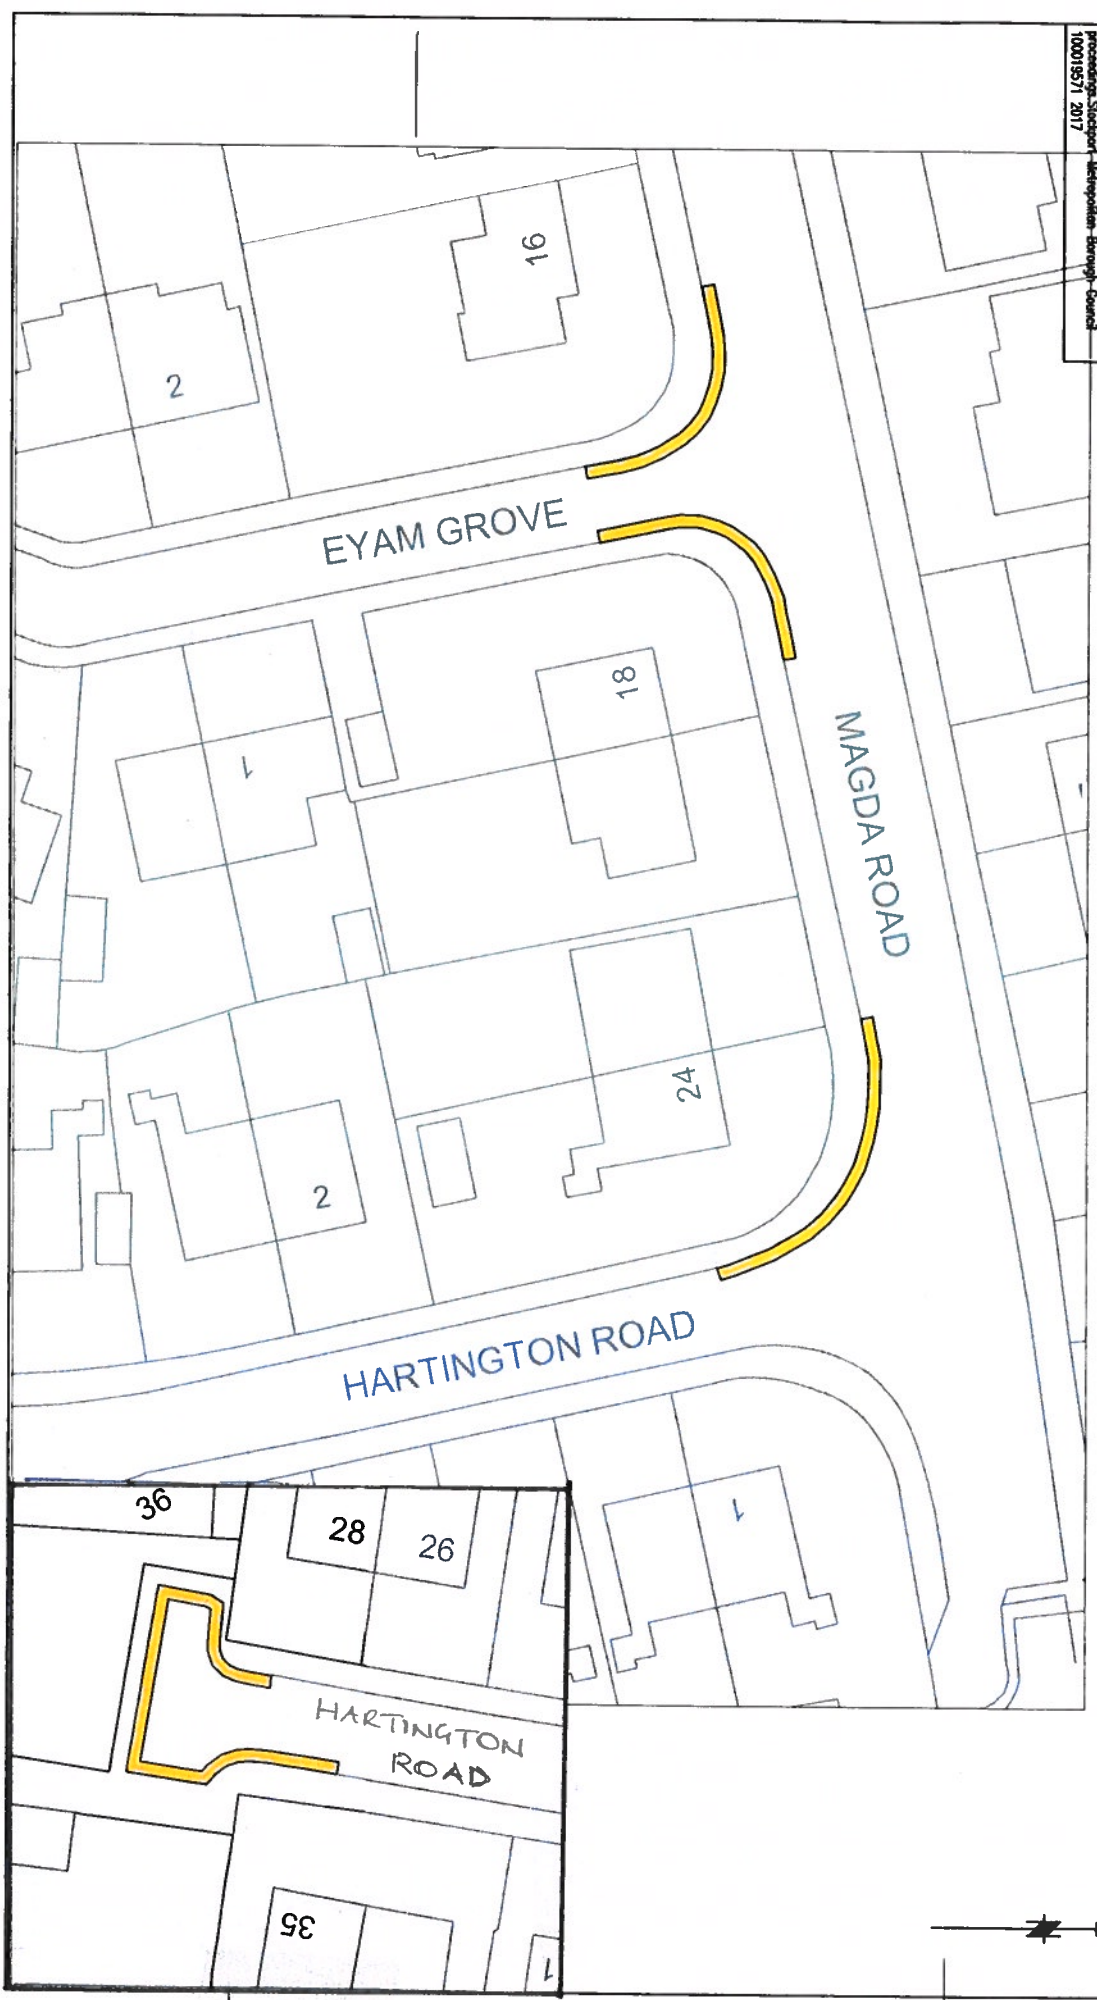

This map is reproduced from Ordnance Survey material with the permission of Ordnance Survey on behalf of the Controller of Her Majesty's Stationery Office. © Crown copyright. Unauthorised reproduction infringes Crown copyright and may lead to prosecution or civil proceedings. Stockport - Metropolitan Borough Council 100019571 2017

SCG JOB No.

JOB TITLE
Magda Road, Eyam Grove & Hartington Road, Offerton

DRAWING TITLE
Proposed: No Waiting at Any Time Restrictions

STOCKPORT
METROPOLITAN BOROUGH COUNCIL

CAROLINE SIMPSON
CONCRETE DIRECTOR